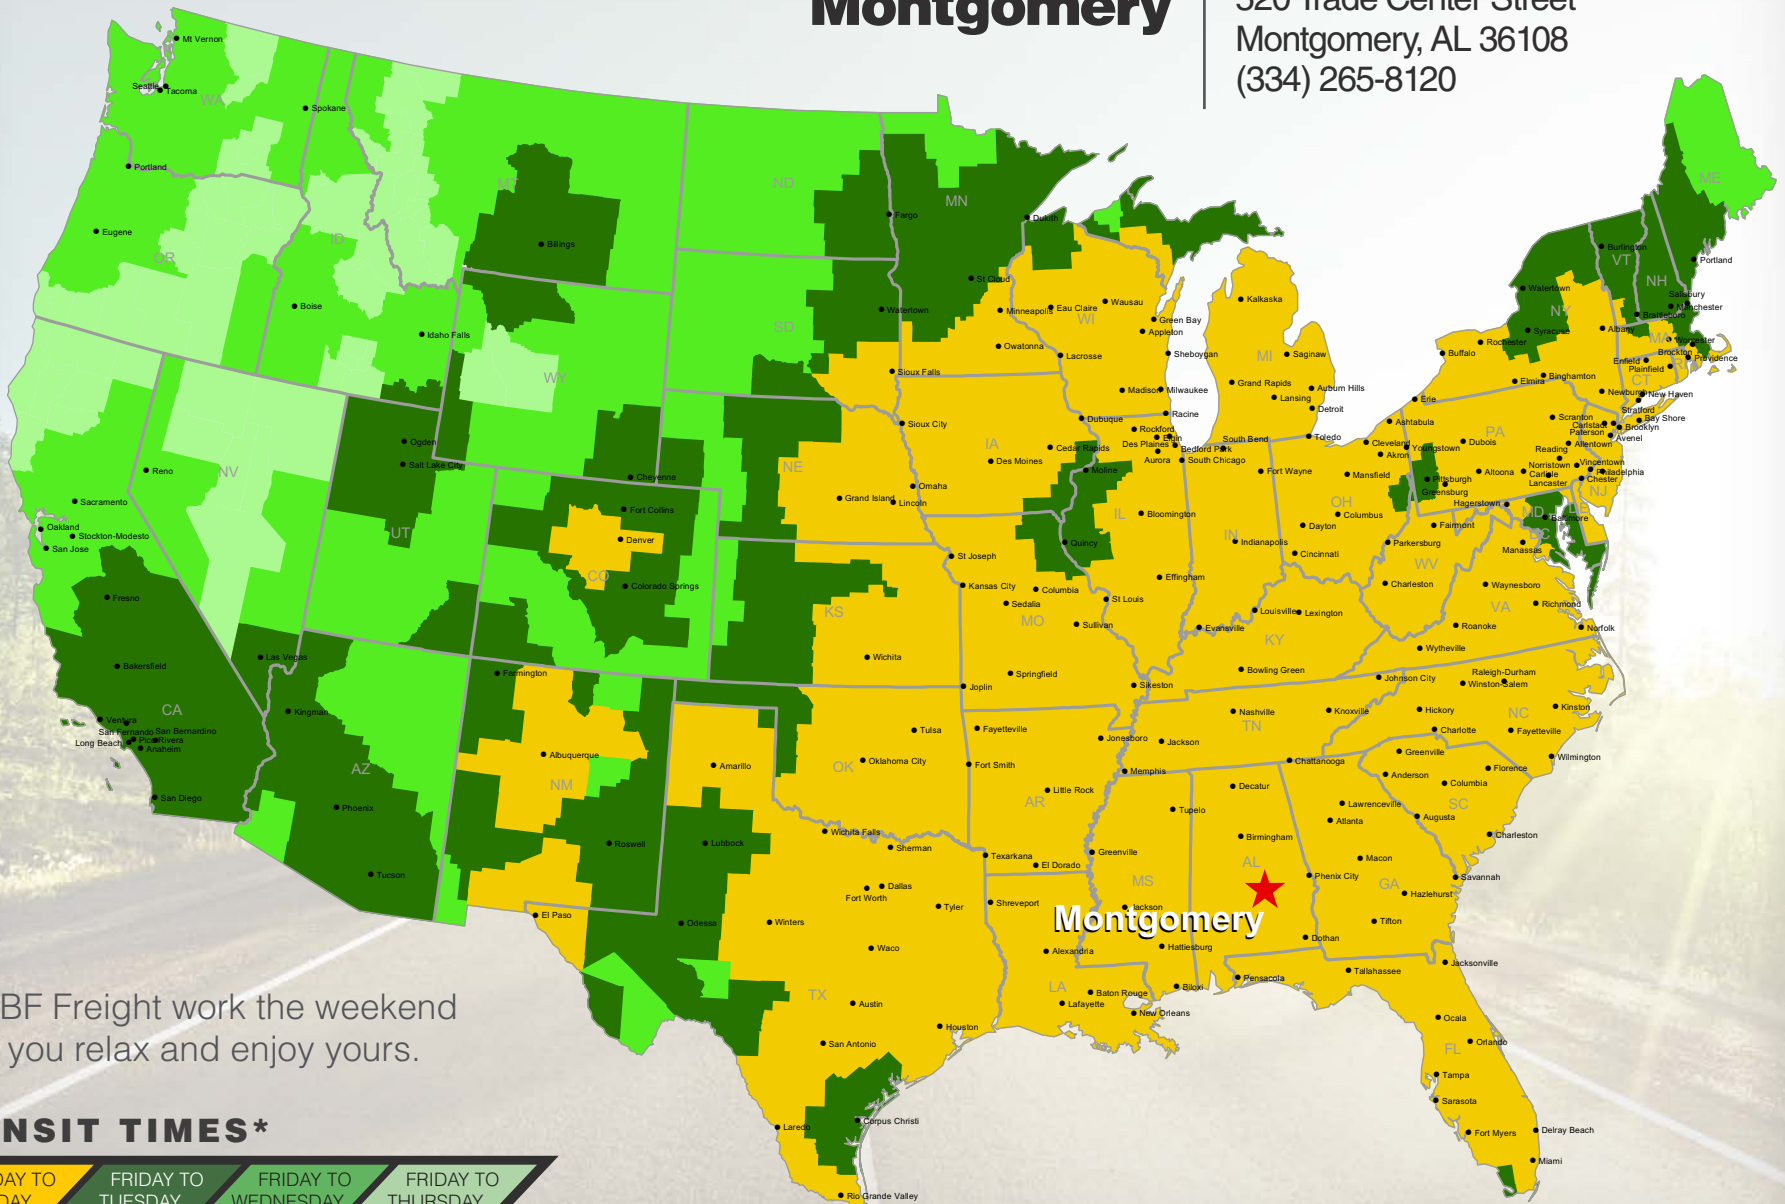

### Montgomery

520 Trade Center Street  
 Montgomery, AL 36108  
 (334) 265-8120

Let ABF Freight work the weekend while you relax and enjoy yours.

#### TRANSIT TIMES\*

FRIDAY TO MONDAY	FRIDAY TO TUESDAY	FRIDAY TO WEDNESDAY	FRIDAY TO THURSDAY
------------------	-------------------	---------------------	--------------------

\*Map graphically represents outbound transit times to service centers and is for illustrative purposes only. For a specific transit request, visit [arcb.com](http://arcb.com) or contact your account manager.