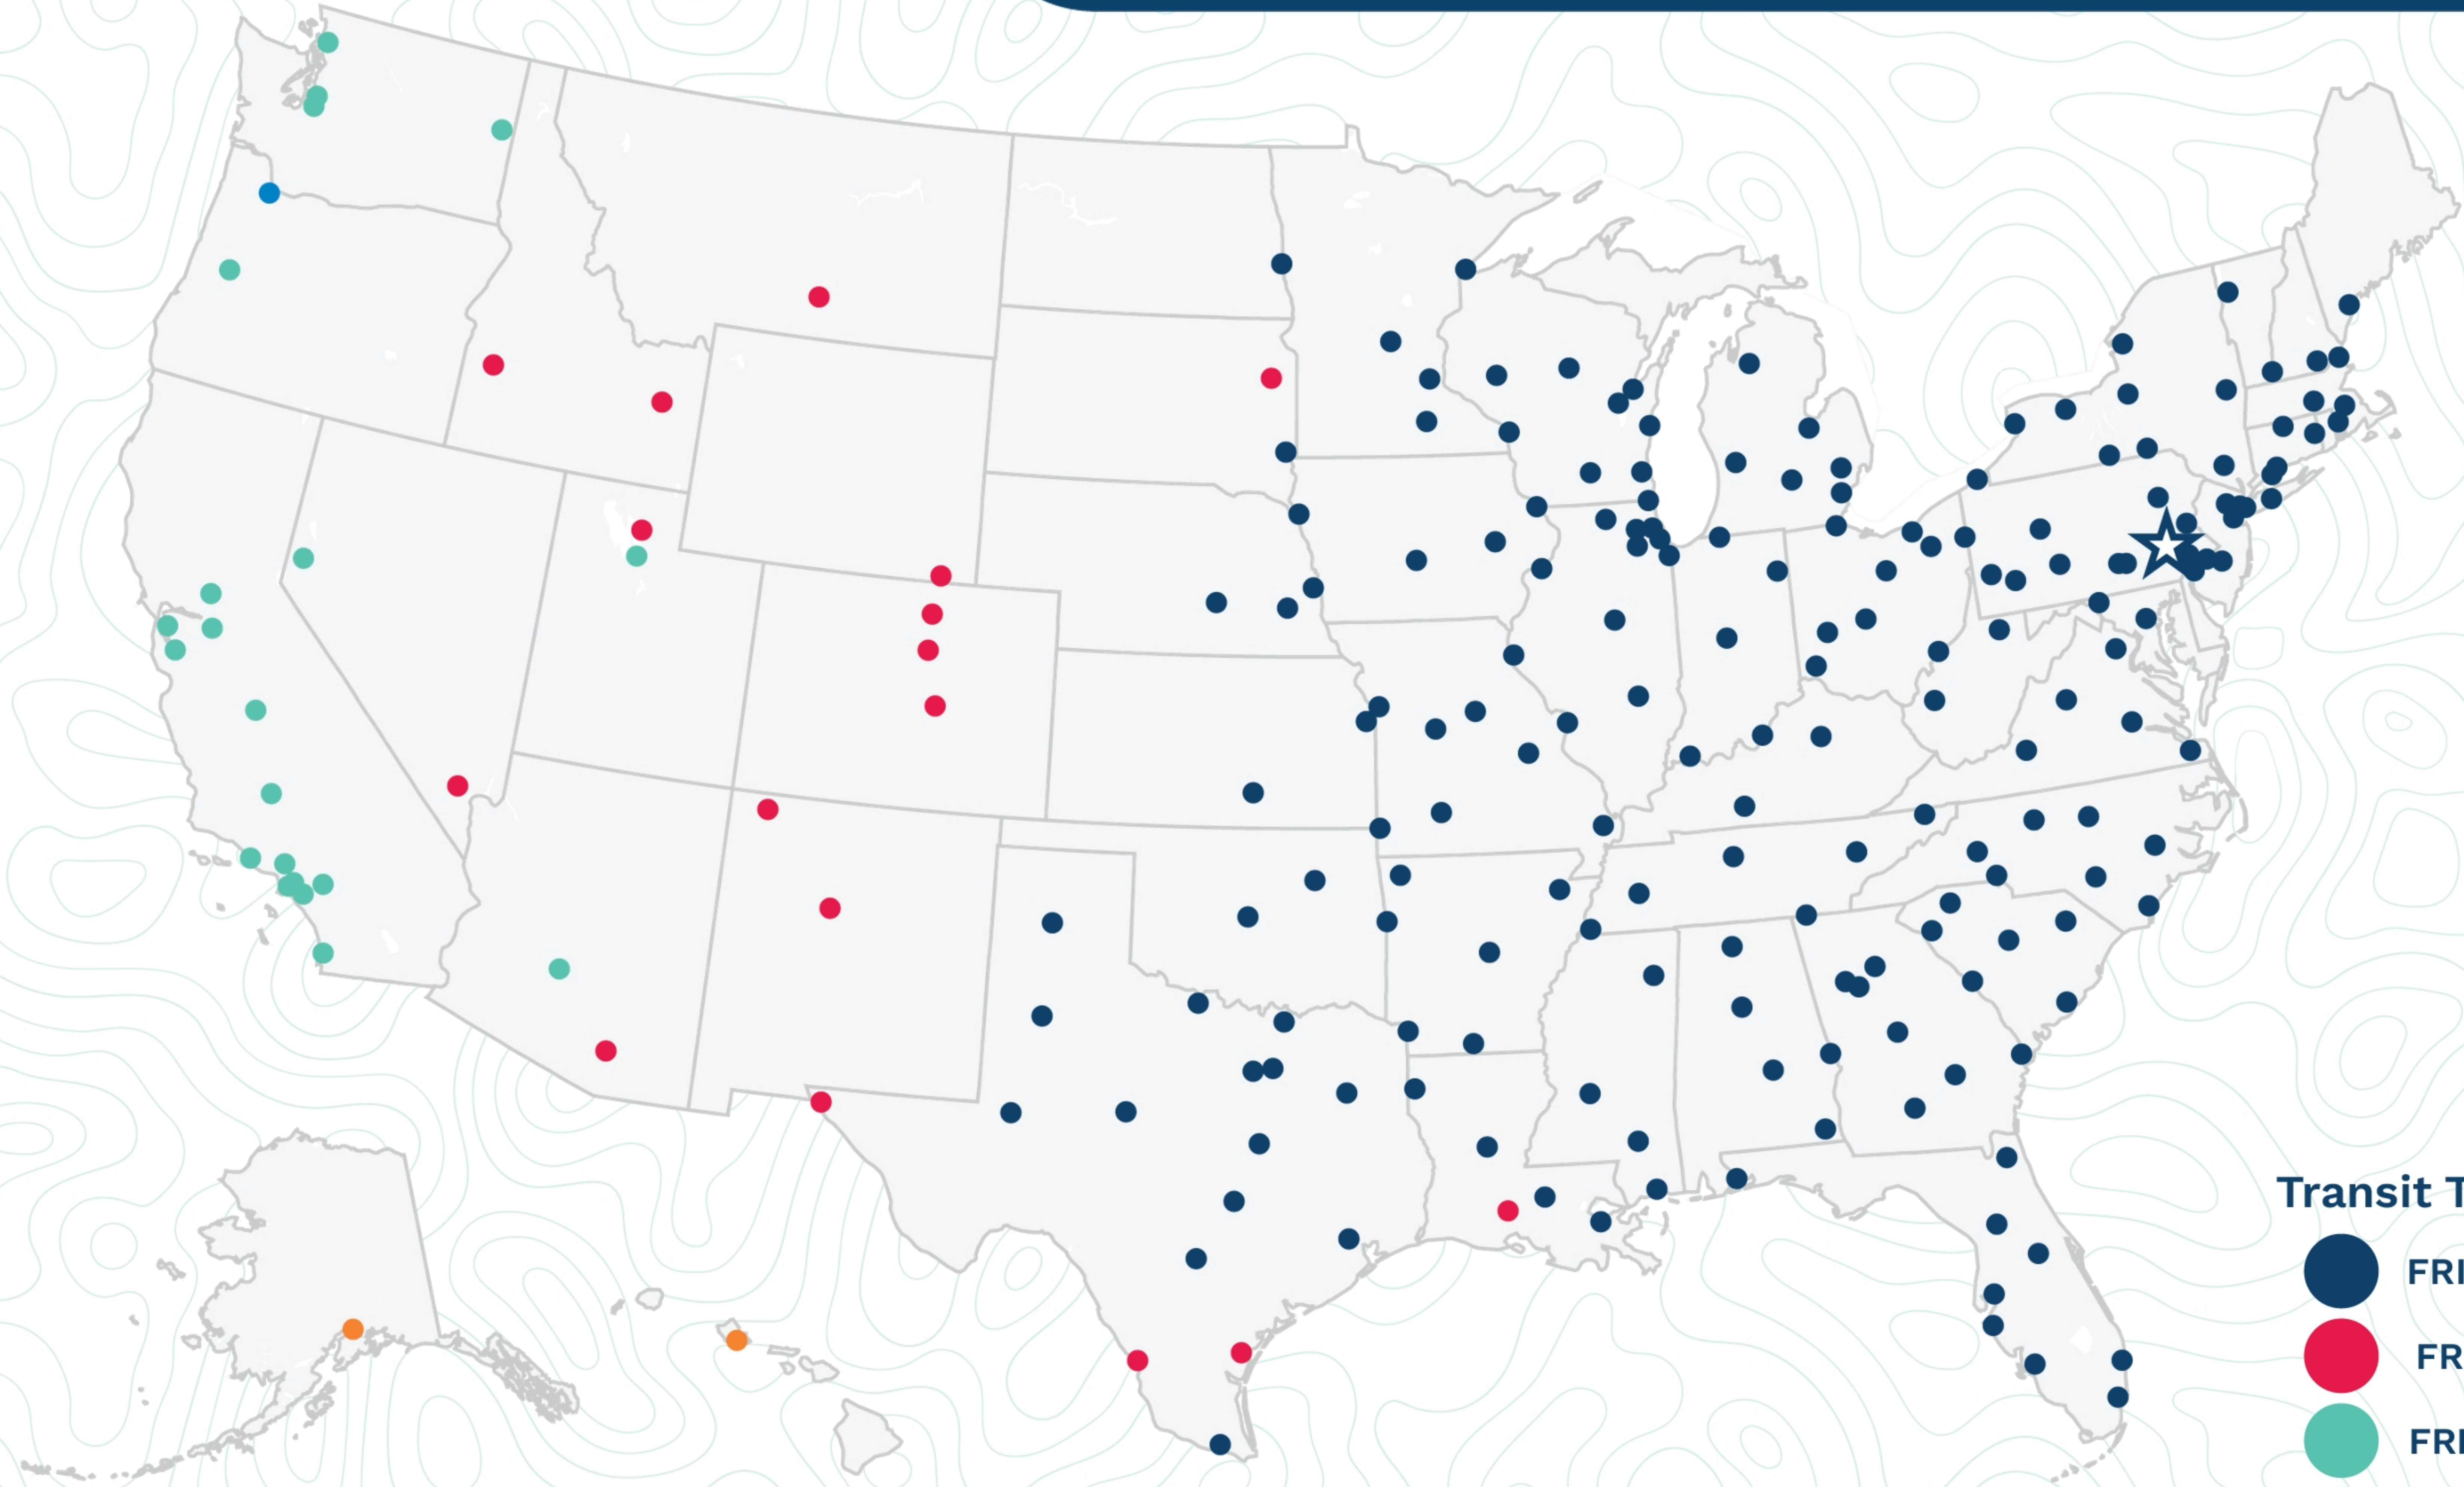

Reading

1515 N Front St
Reading, PA 19601
(610) 736-3299

Transit Times*

- FRI-MON
- FRI-TUE
- FRI-WED
- FRI-THU
- FRI-FRI
- 1 WEEK +

*Map graphically represents outbound transit times to service centers and is for illustrative purposes only.