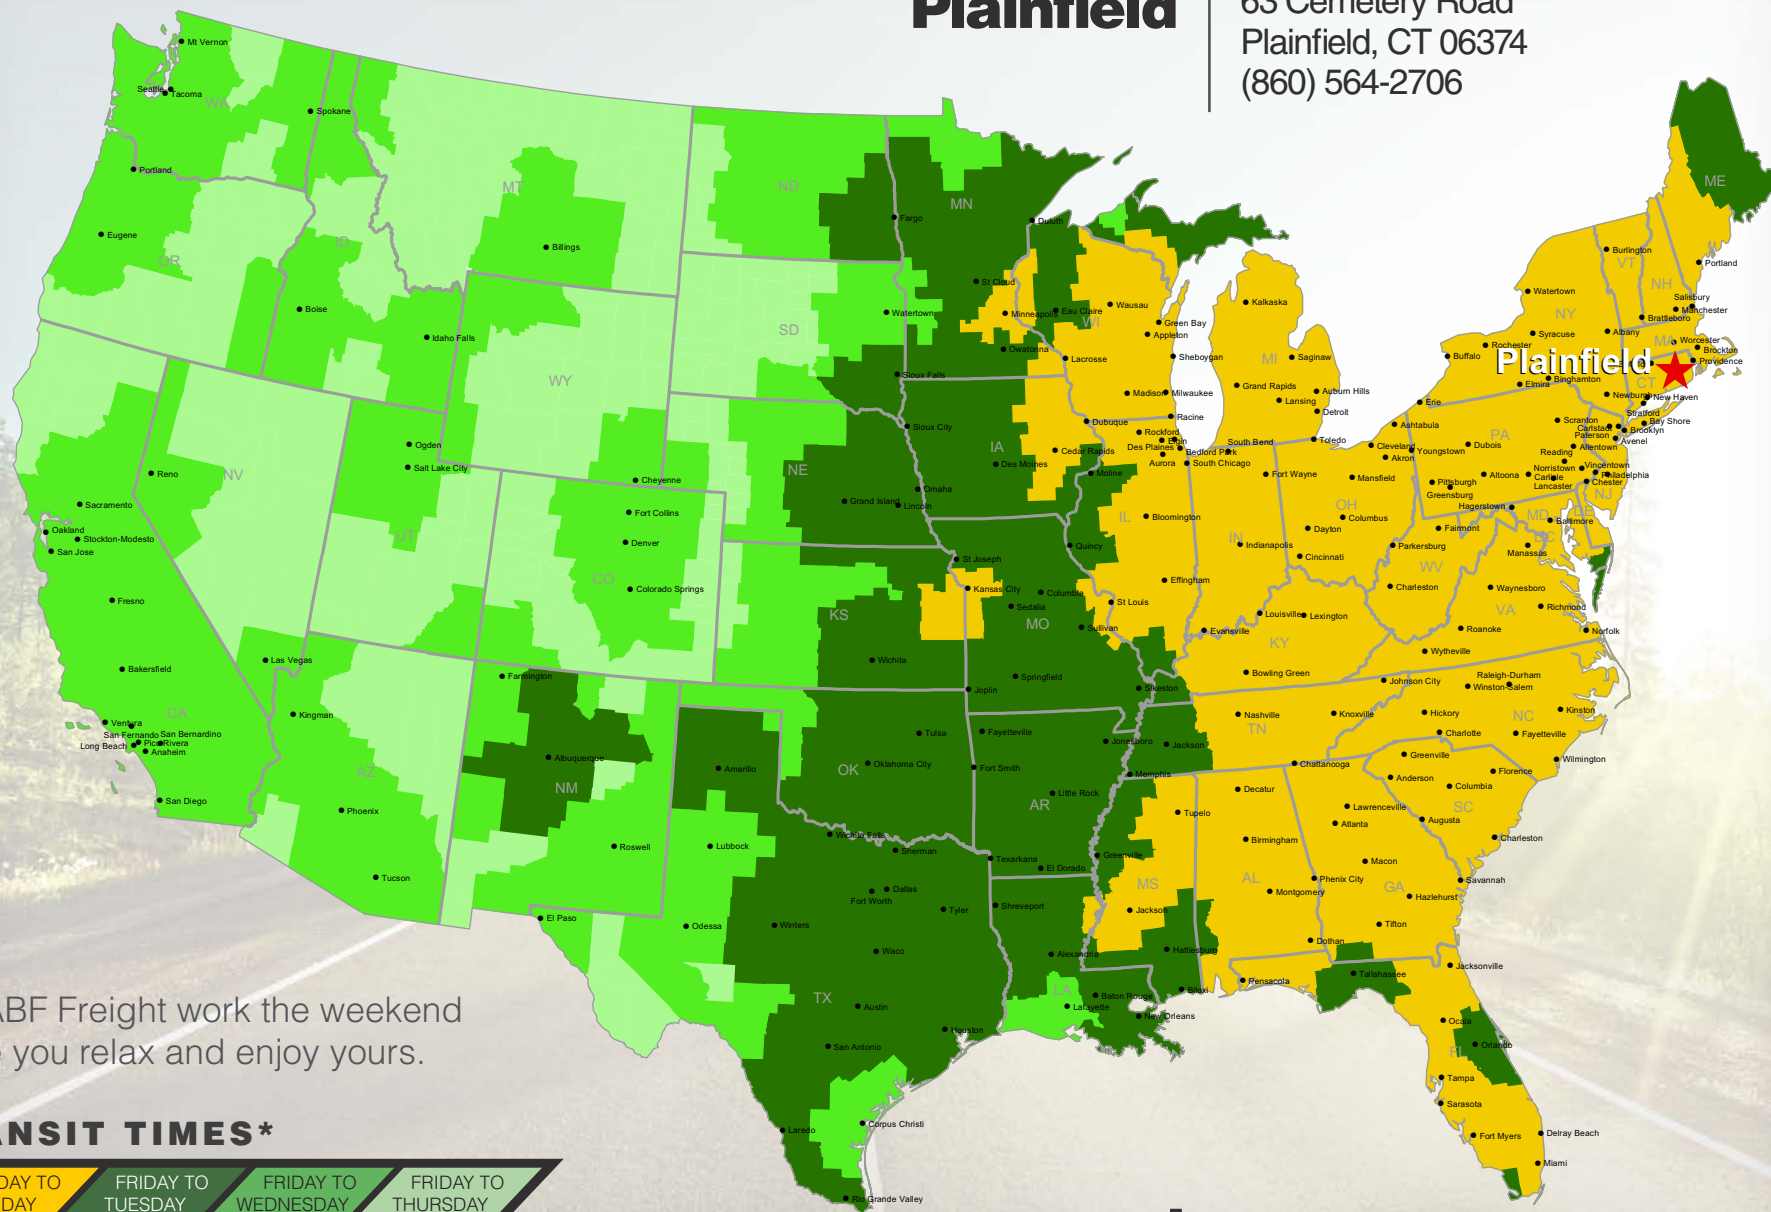

Plainfield

63 Cemetery Road
Plainfield, CT 06374
(860) 564-2706

Let ABF Freight work the weekend while you relax and enjoy yours.

TRANSIT TIMES*

FRIDAY TO MONDAY

FRIDAY TO TUESDAY

FRIDAY TO WEDNESDAY

FRIDAY TO THURSDAY

*Map graphically represents outbound transit times to service centers and is for illustrative purposes only. For a specific transit request, visit arcb.com or contact your account manager.

arcb.com

022018-243