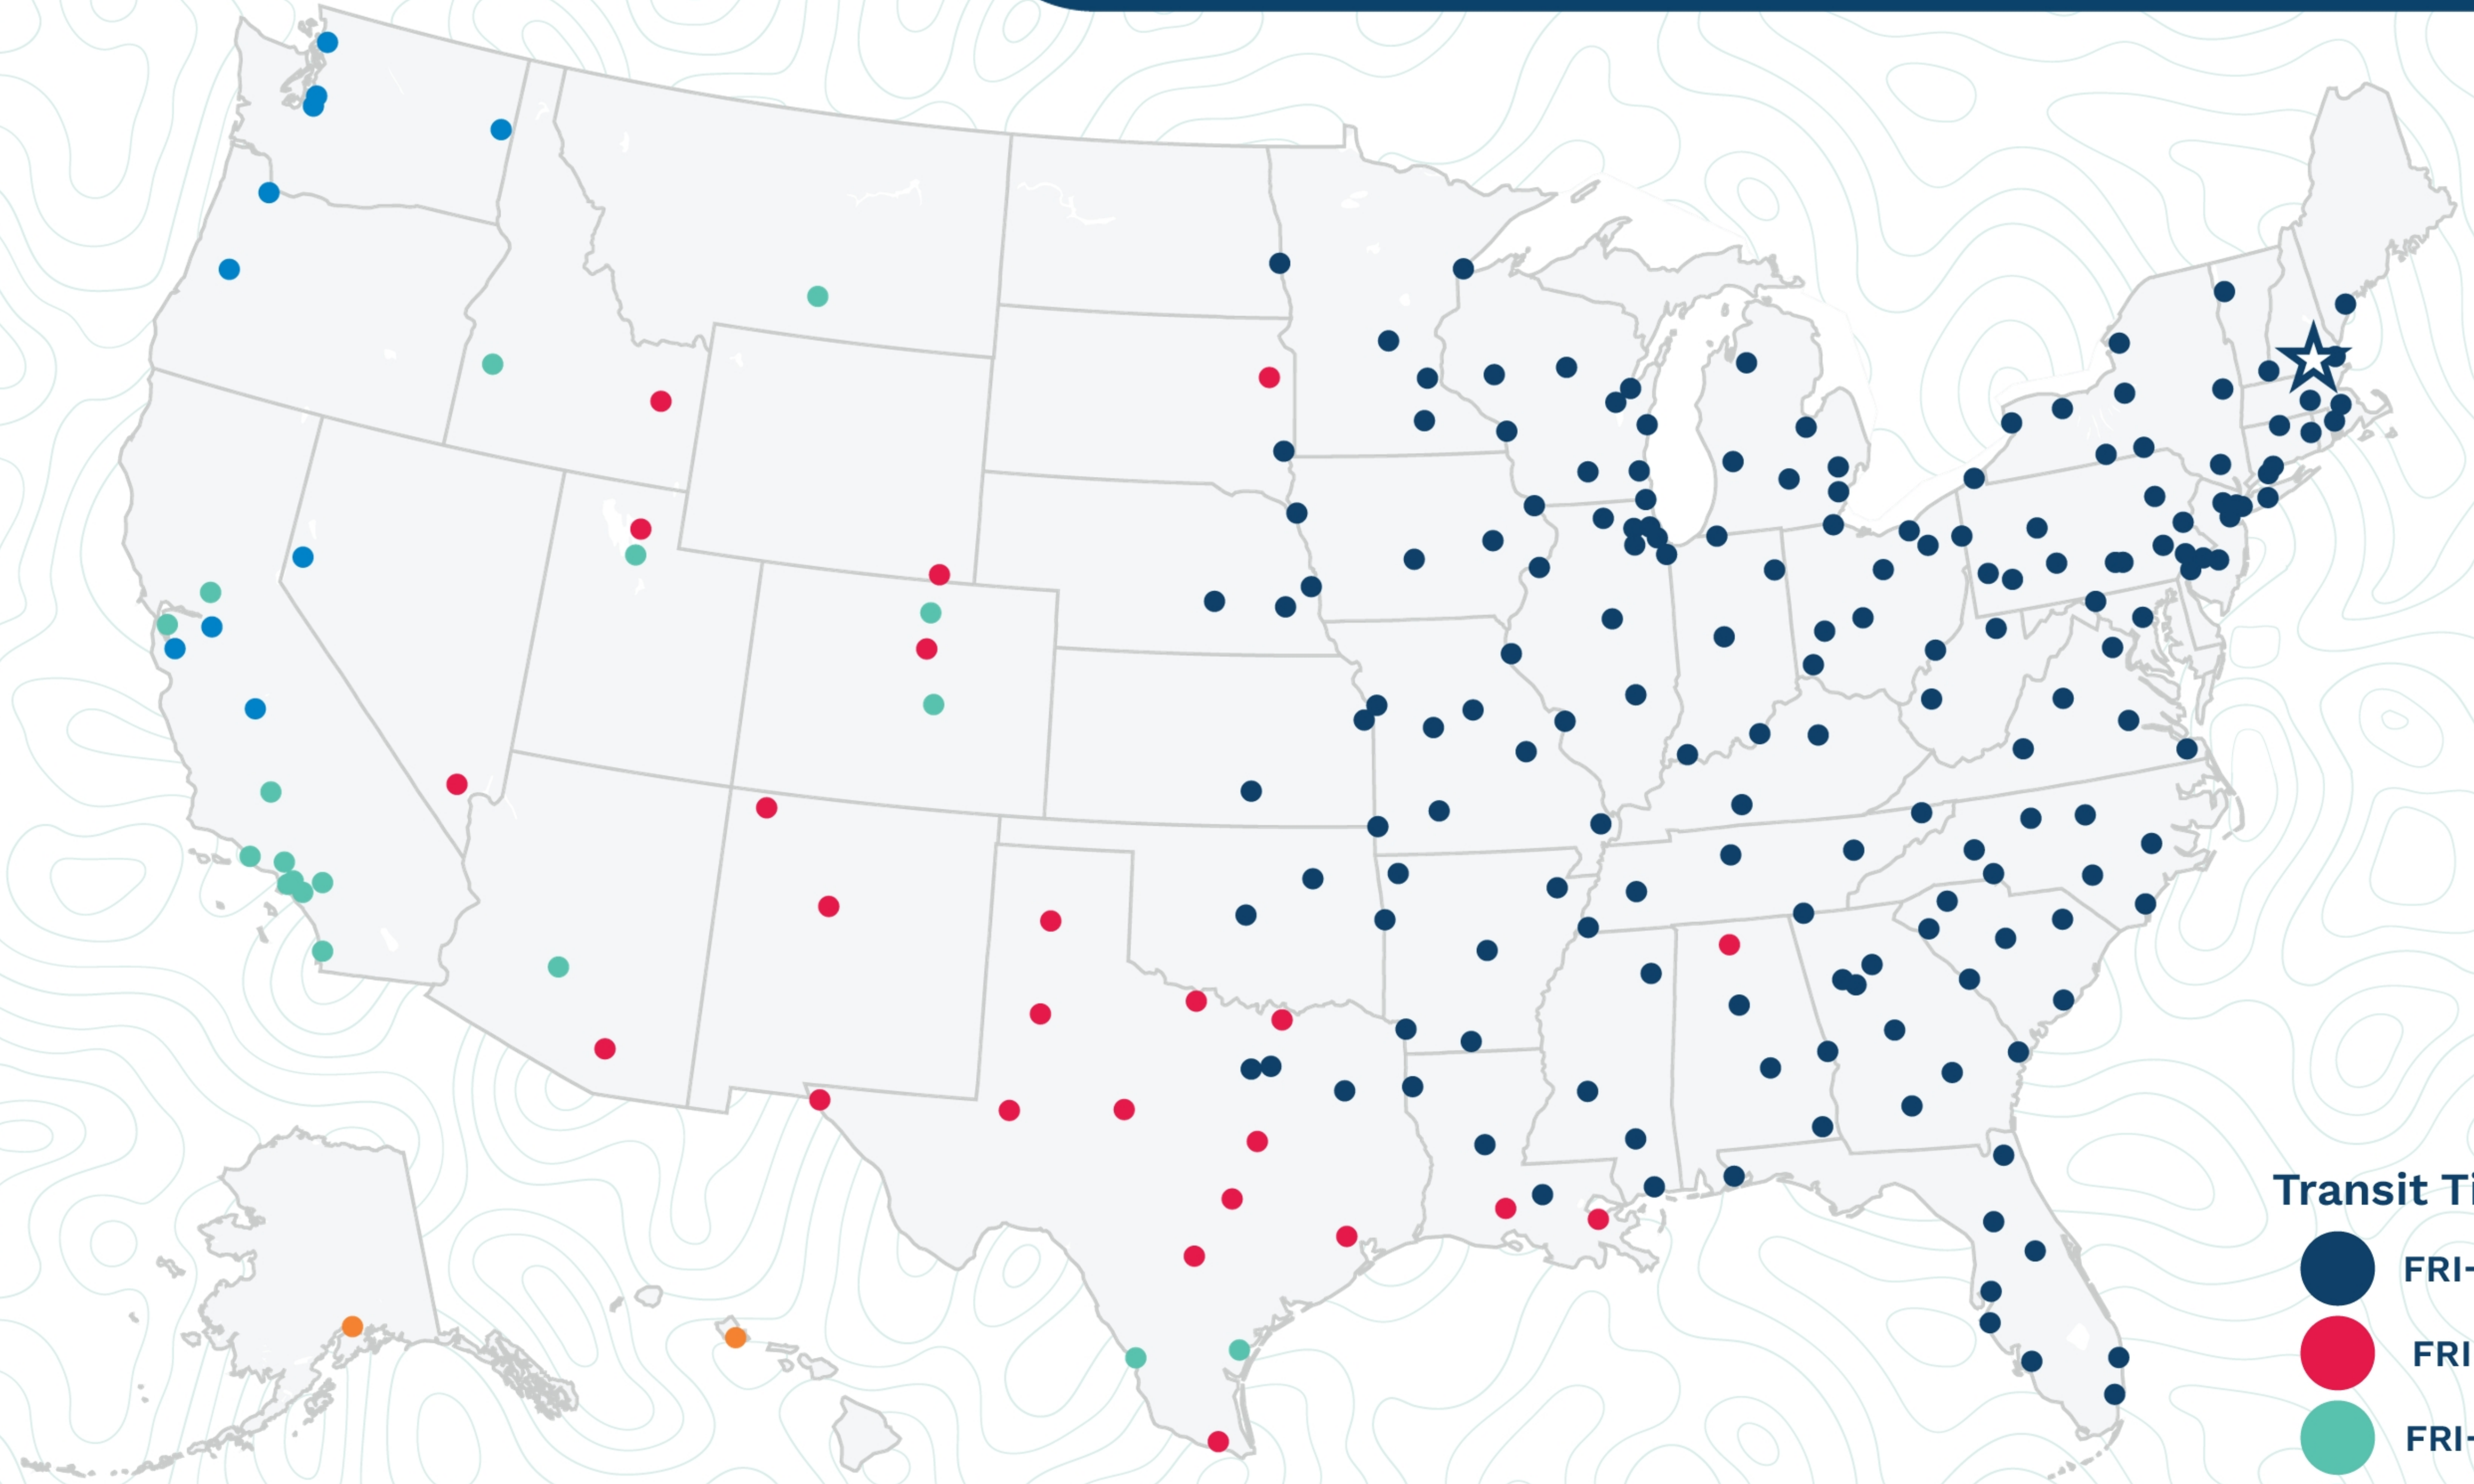

Manchester

52 Wentworth Ave
Londonderry, NH 03053
(603) 437-8611

*Map graphically represents outbound transit times to service centers and is for illustrative purposes only.