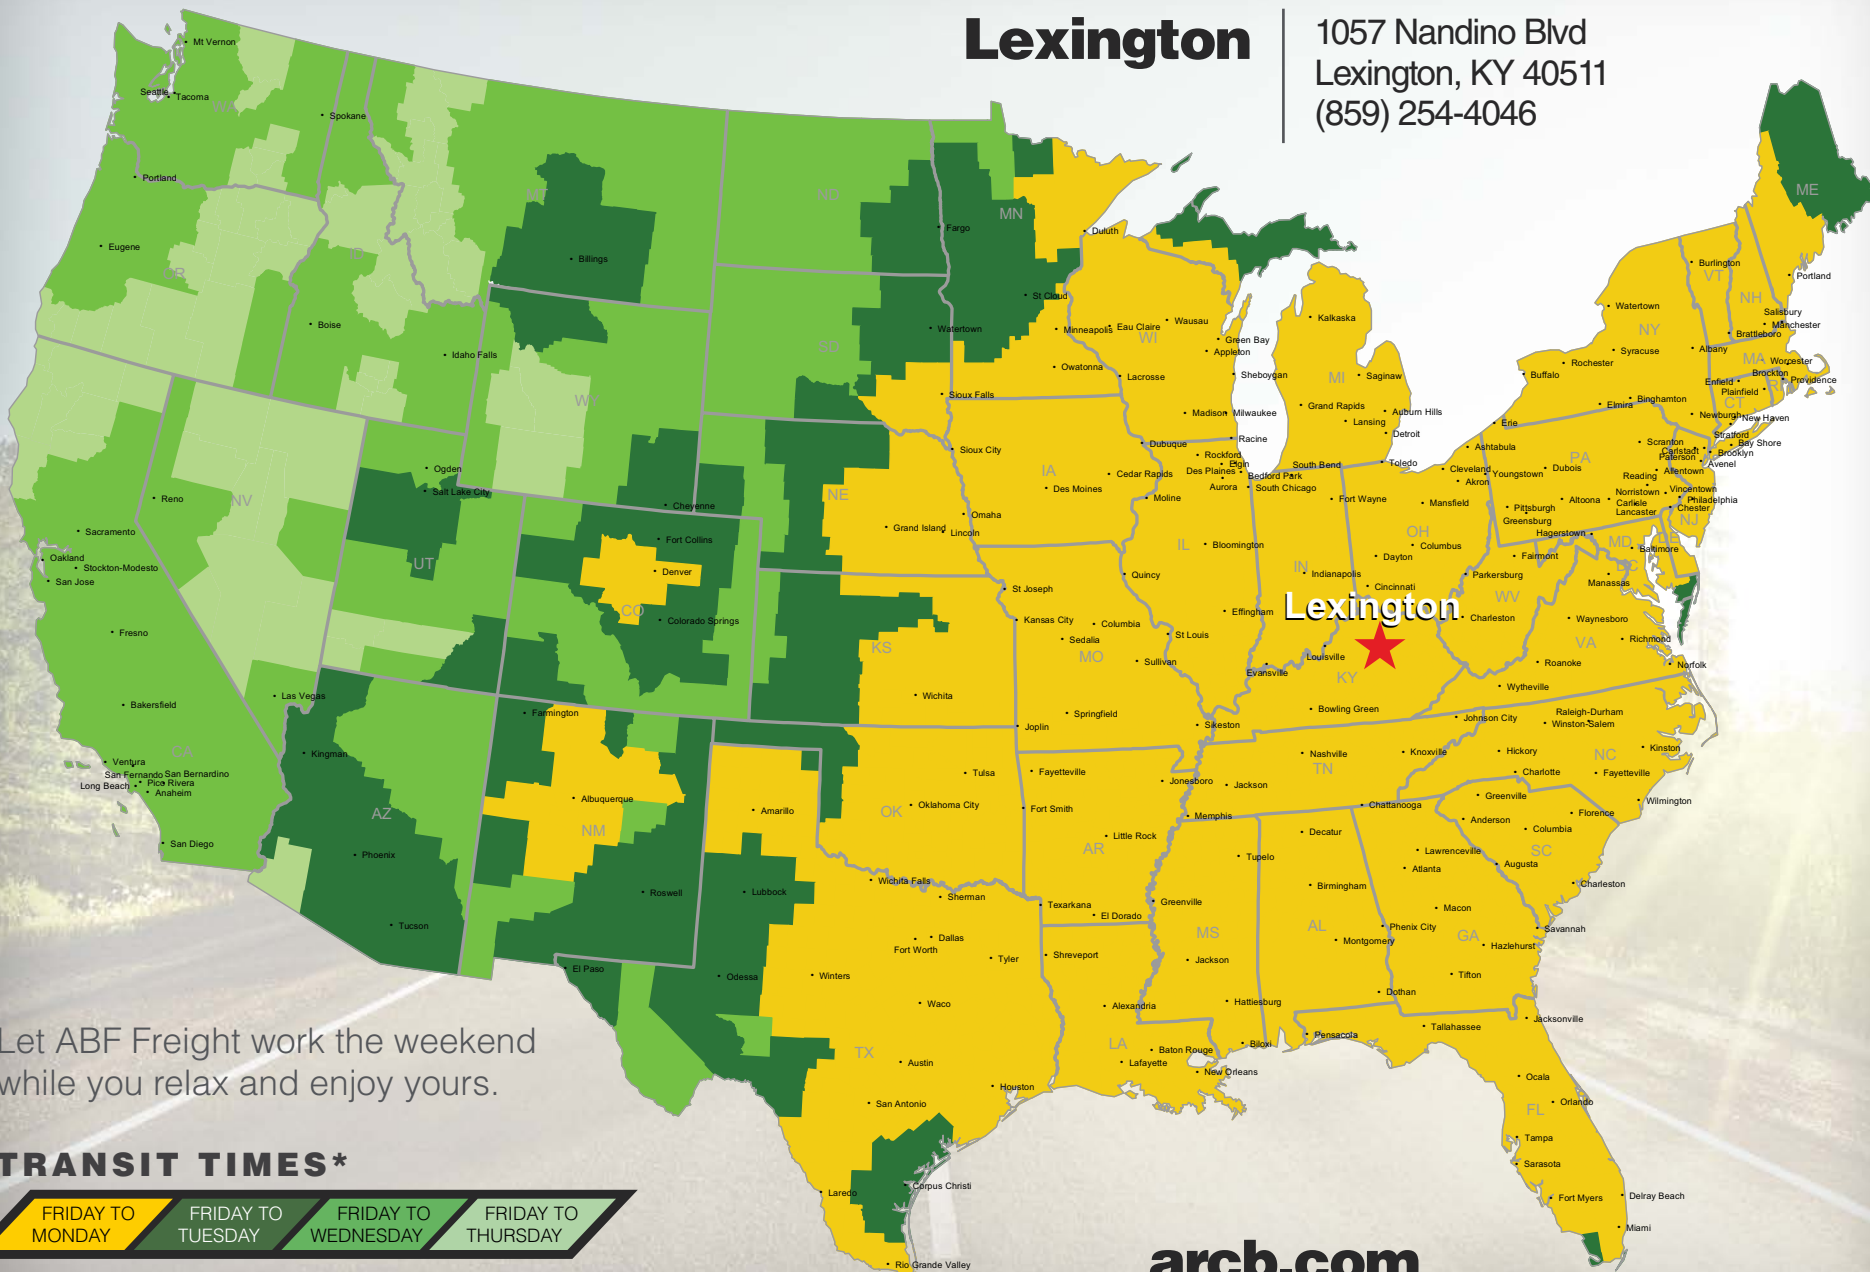

### Lexington

1057 Nandino Blvd  
Lexington, KY 40511  
(859) 254-4046

Let ABF Freight work the weekend while you relax and enjoy yours.

### TRANSIT TIMES\*

FRIDAY TO MONDAY

FRIDAY TO TUESDAY

FRIDAY TO WEDNESDAY

FRIDAY TO THURSDAY

\*Map graphically represents outbound transit times to service centers and is for illustrative purposes only. For a specific transit request, visit [arcb.com](http://arcb.com) or contact your account manager.