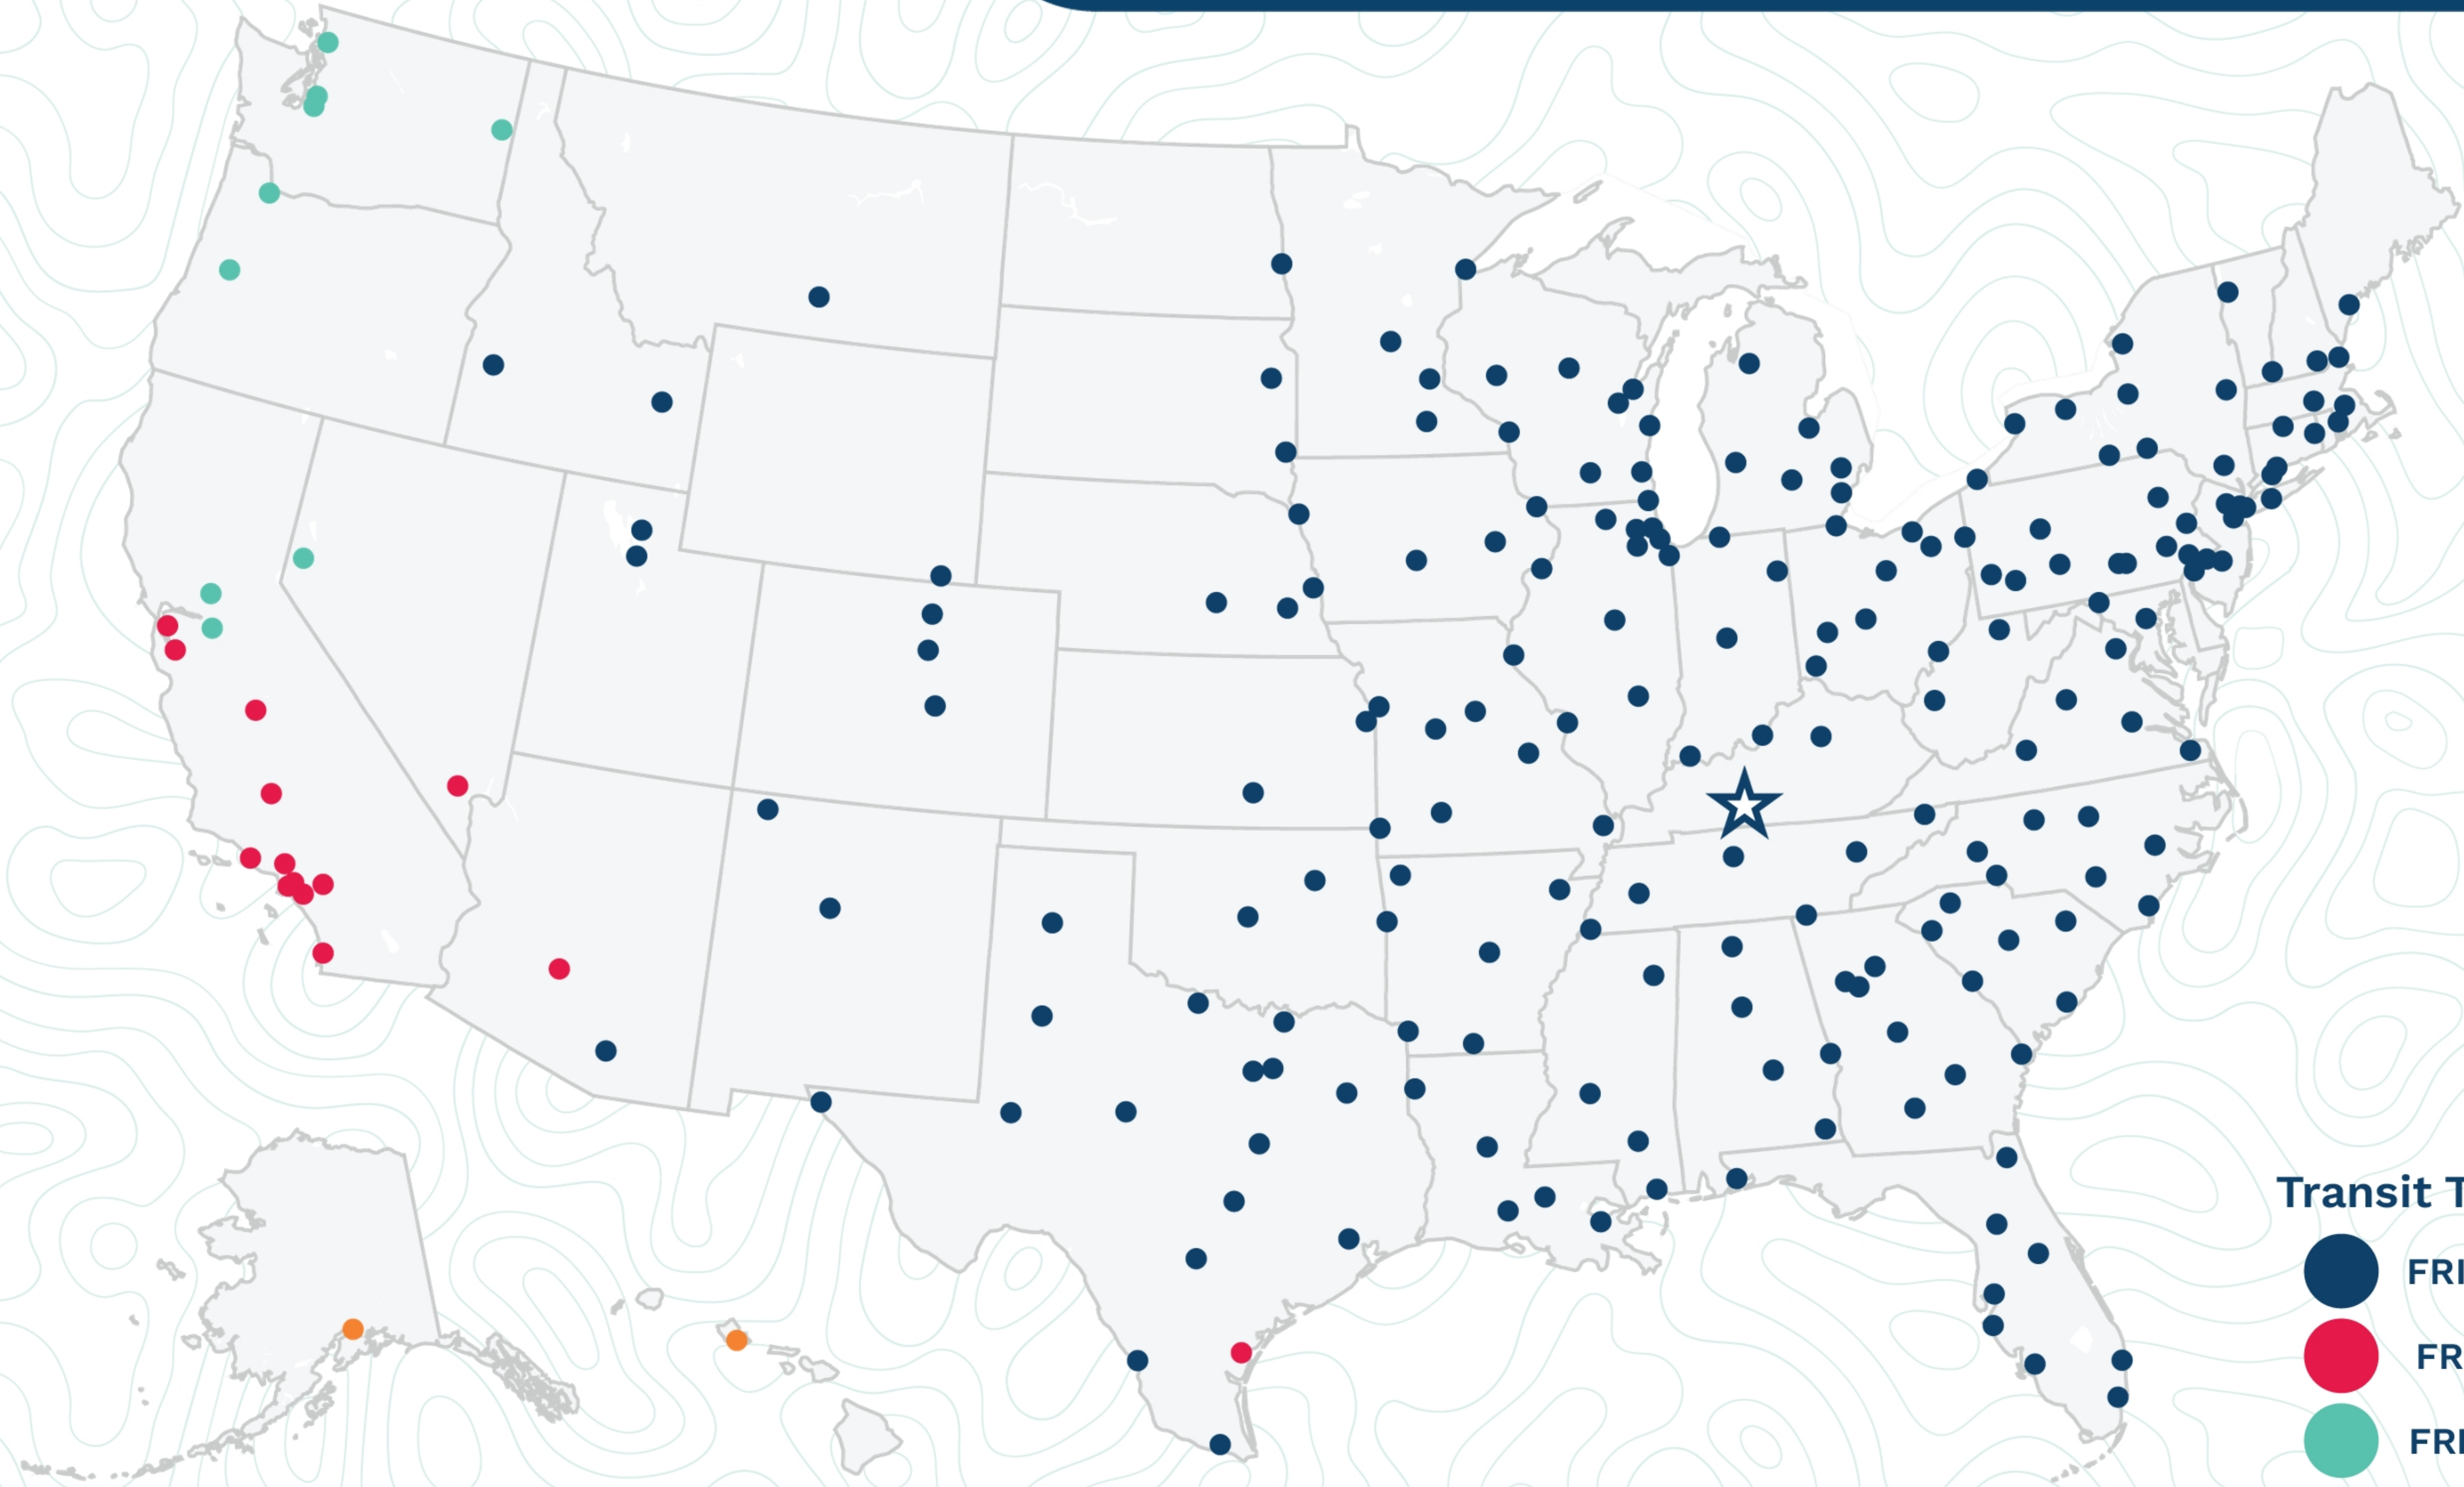

Bowling Green

543b Plum Springs Loop
Bowling Green, KY 42101
(800) 626-7699

Transit Times*

- FRI-MON
- FRI-TUE
- FRI-WED
- FRI-THU
- FRI-FRI
- 1 WEEK +

*Map graphically represents outbound transit times to service centers and is for illustrative purposes only.