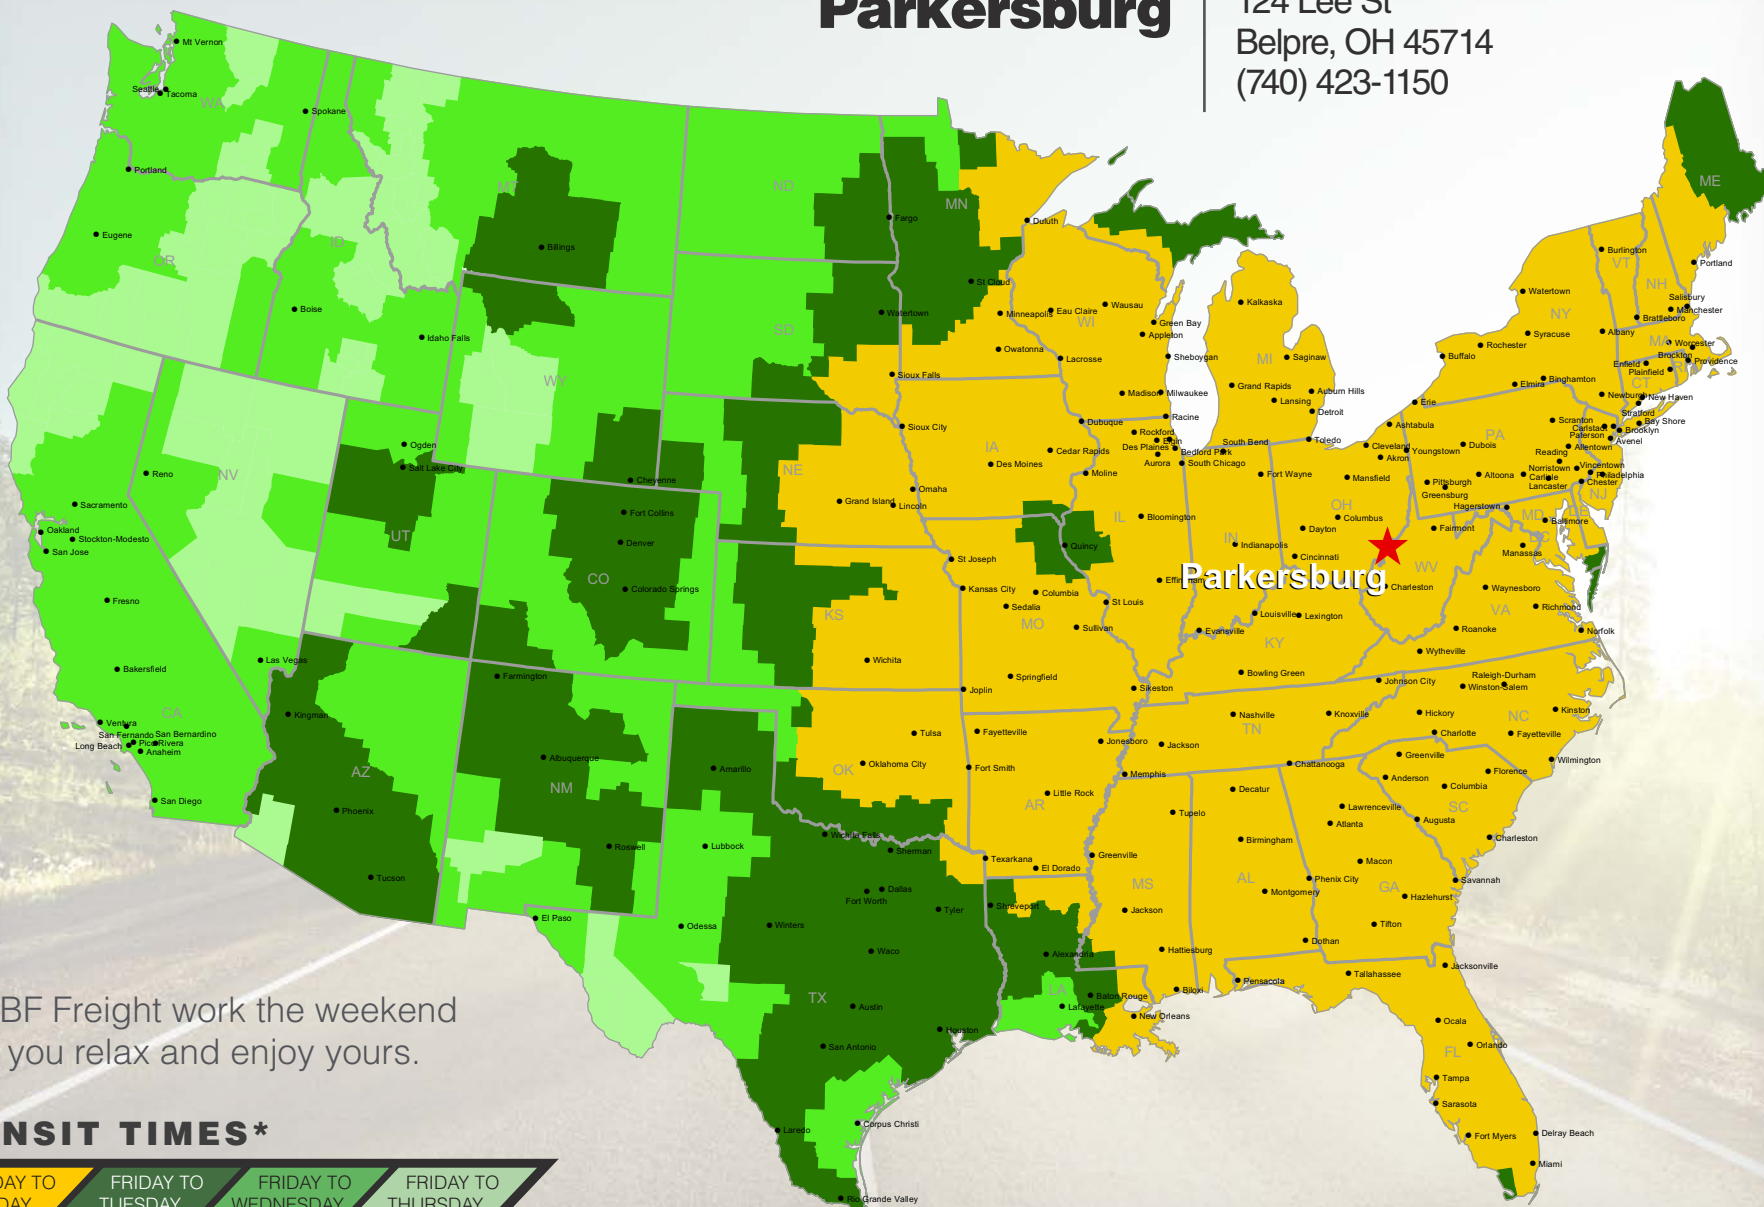

Parkersburg

124 Lee St
Belpre, OH 45714
(740) 423-1150

Let ABF Freight work the weekend while you relax and enjoy yours.

TRANSIT TIMES*

FRIDAY TO MONDAY

FRIDAY TO TUESDAY

FRIDAY TO WEDNESDAY

FRIDAY TO THURSDAY

*Map graphically represents outbound transit times to service centers and is for illustrative purposes only. For a specific transit request, visit arcb.com or contact your account manager.

arcb.com

022018-254