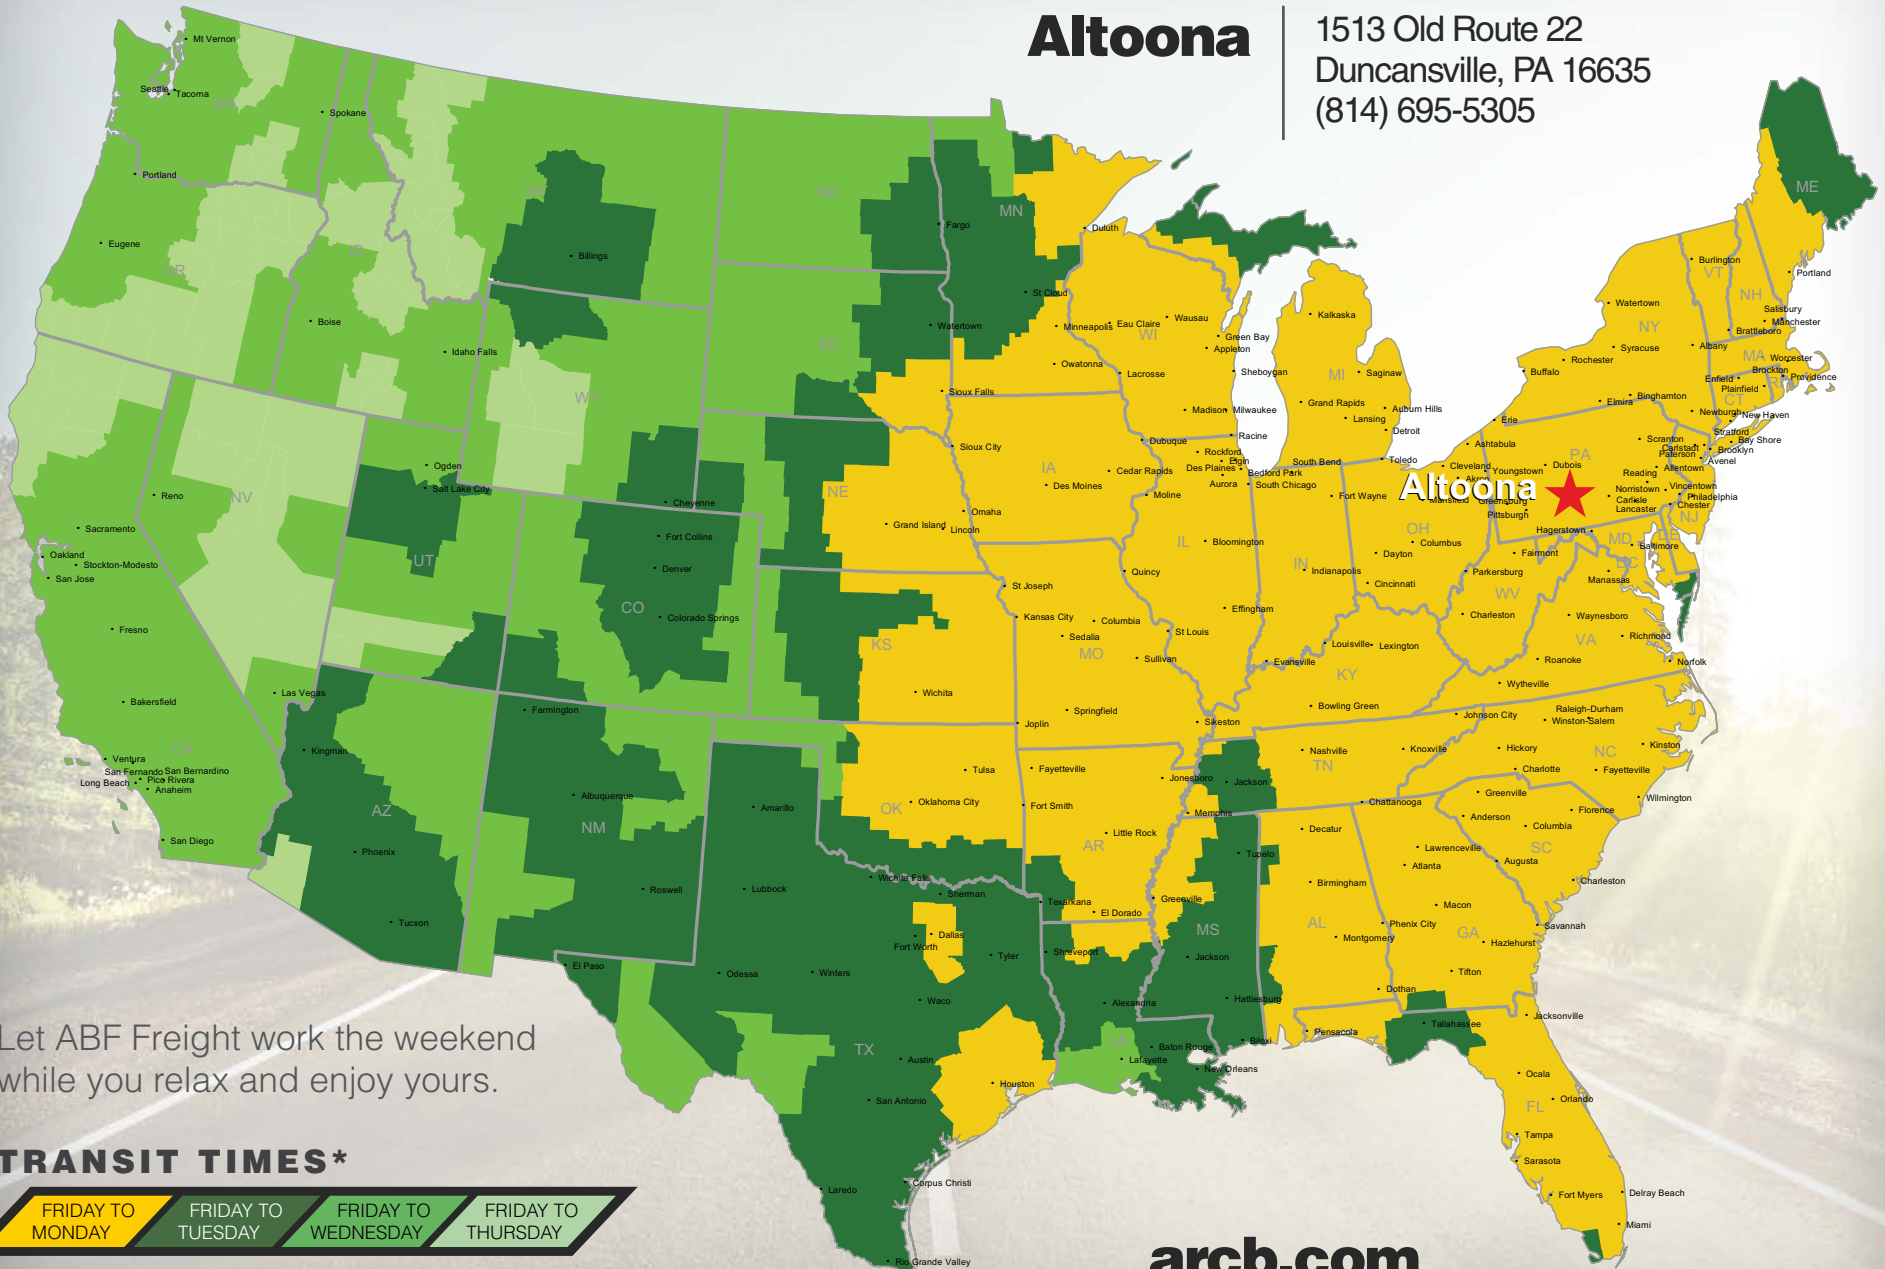

Altoona

1513 Old Route 22
Duncansville, PA 16635
(814) 695-5305

Let ABF Freight work the weekend while you relax and enjoy yours.

TRANSIT TIMES*

FRIDAY TO MONDAY

FRIDAY TO TUESDAY

FRIDAY TO WEDNESDAY

FRIDAY TO THURSDAY

*Map graphically represents outbound transit times to service centers and is for illustrative purposes only. For a specific transit request, visit arcb.com or contact your account manager.

arcb.com

022018-263