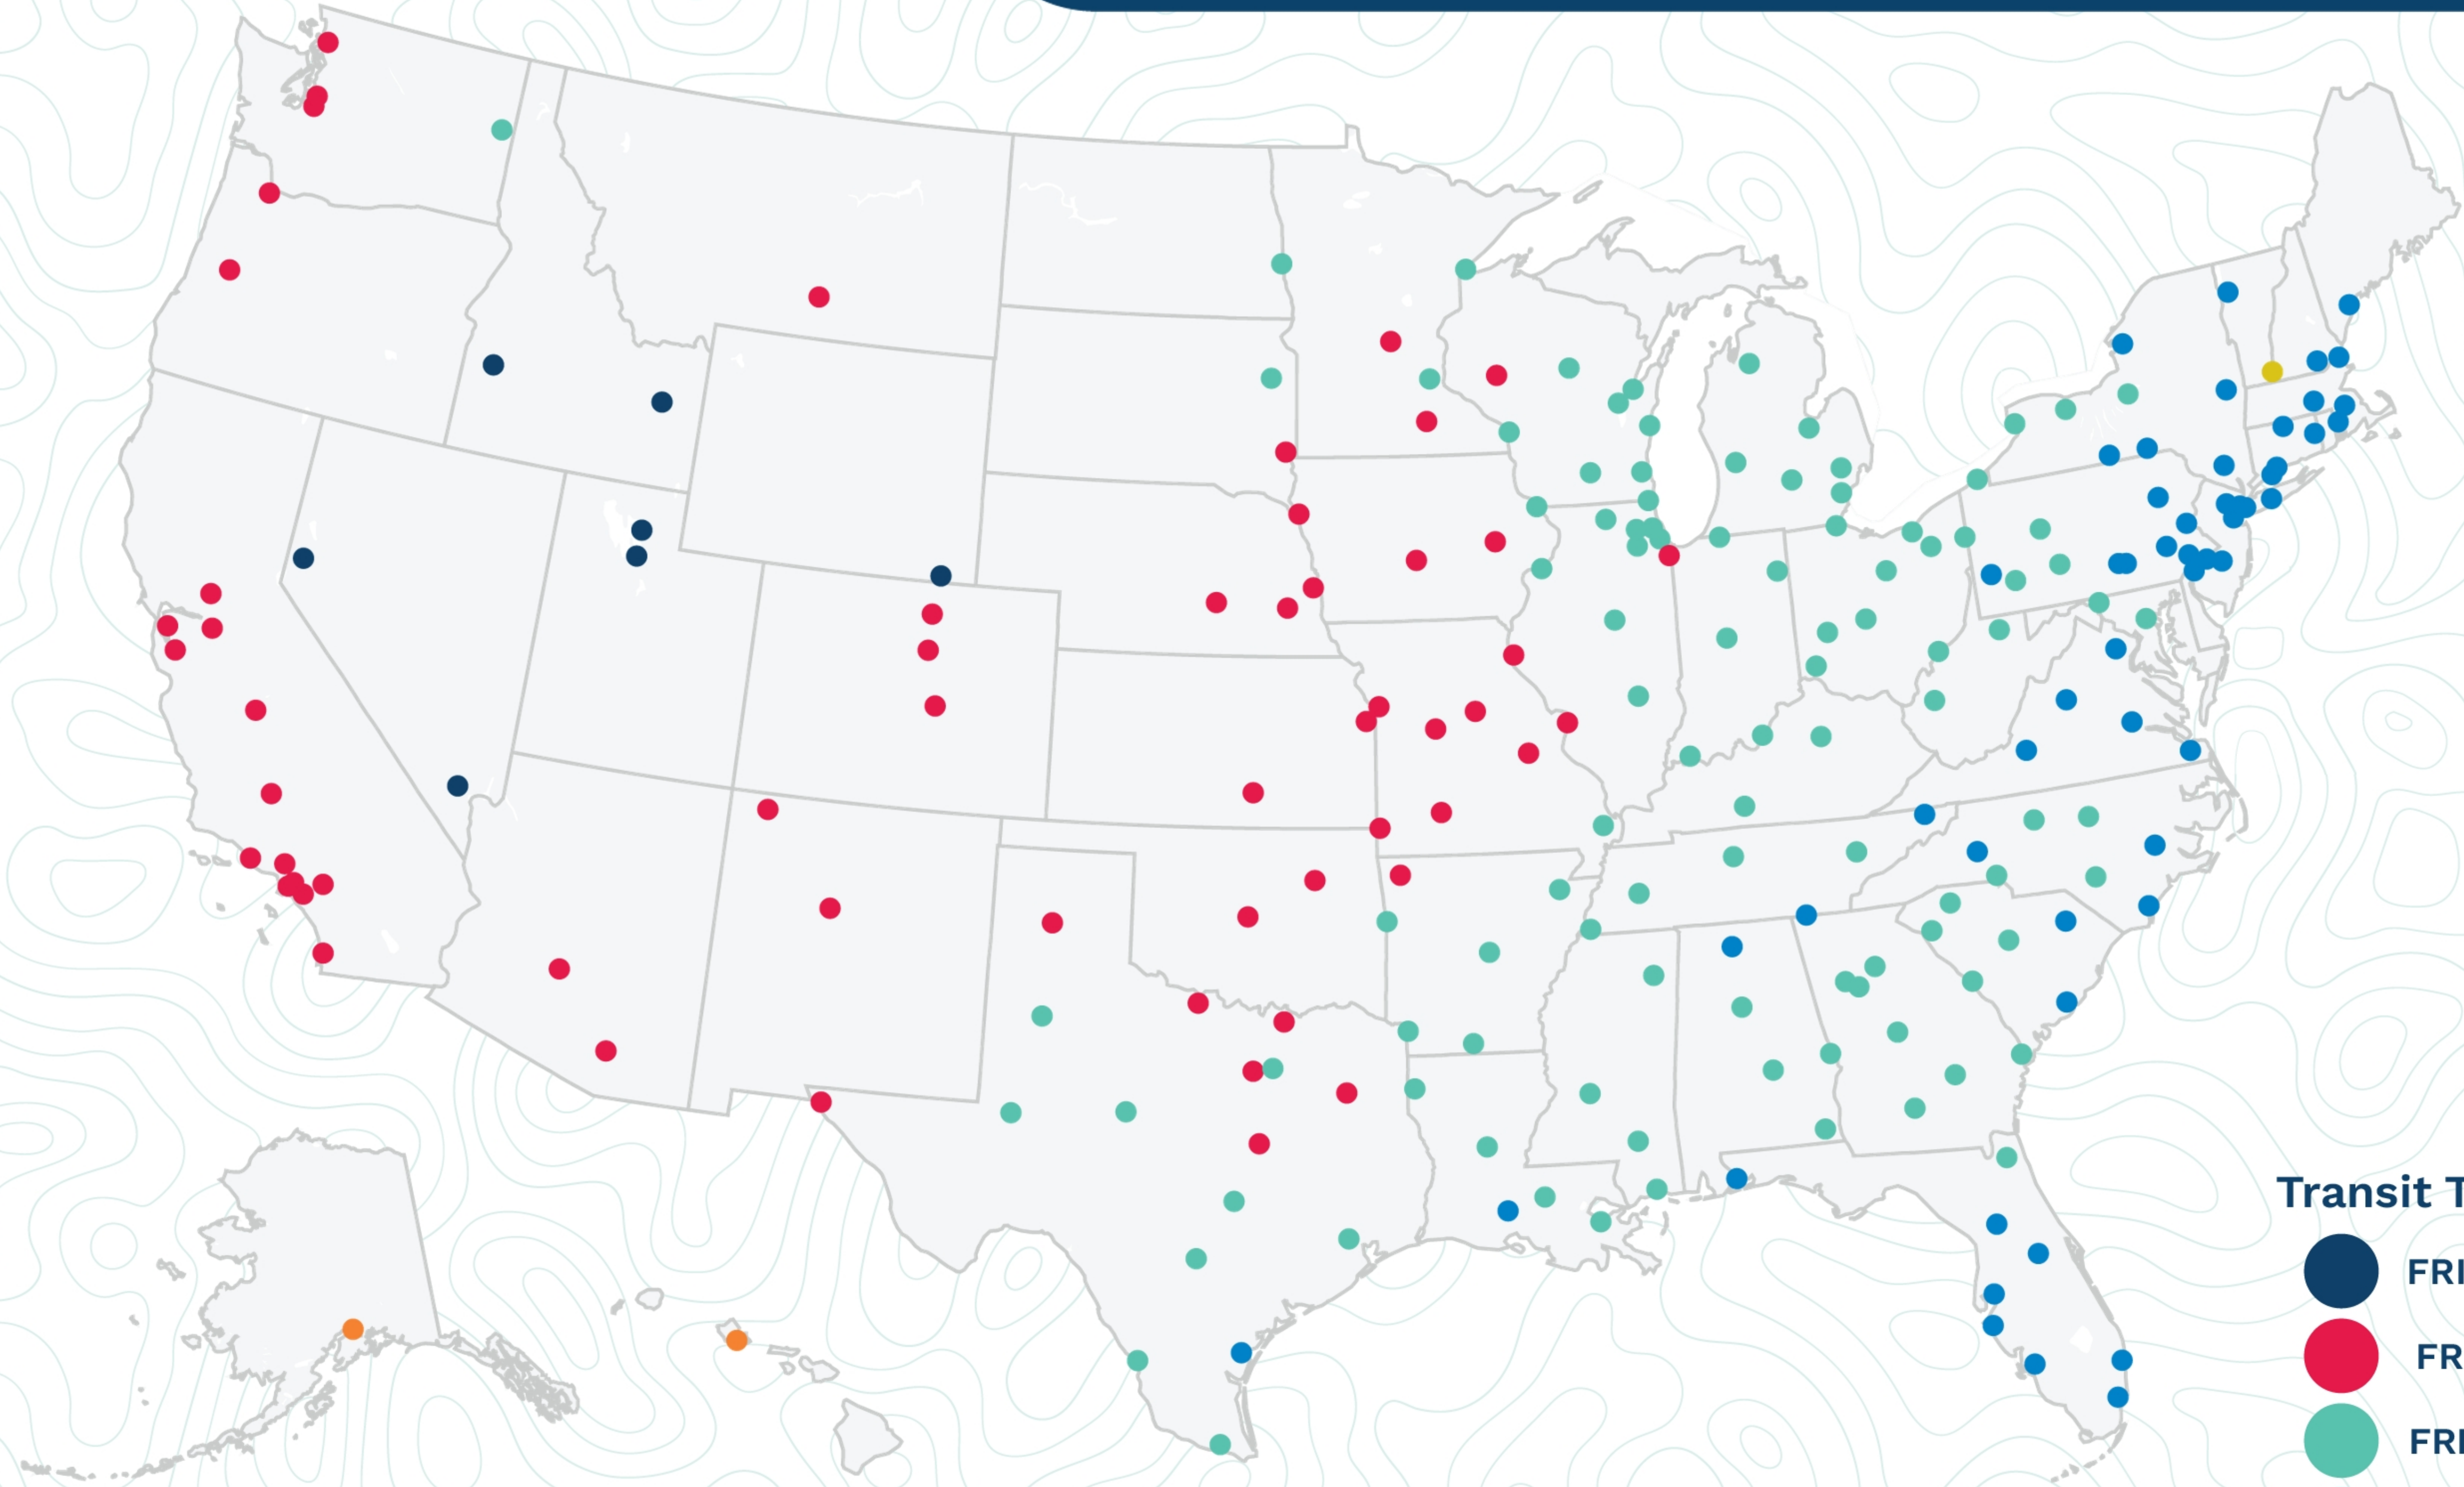

Edmonton

14941-131 Ave Nw  
Edmonton, AB T5V1S9  
(780) 451-3333

Transit Times\*

- FRI-MON
- FRI-TUE
- FRI-WED
- FRI-THU
- FRI-FRI
- 1 WEEK +

\*Map graphically represents outbound transit times to service centers and is for illustrative purposes only.