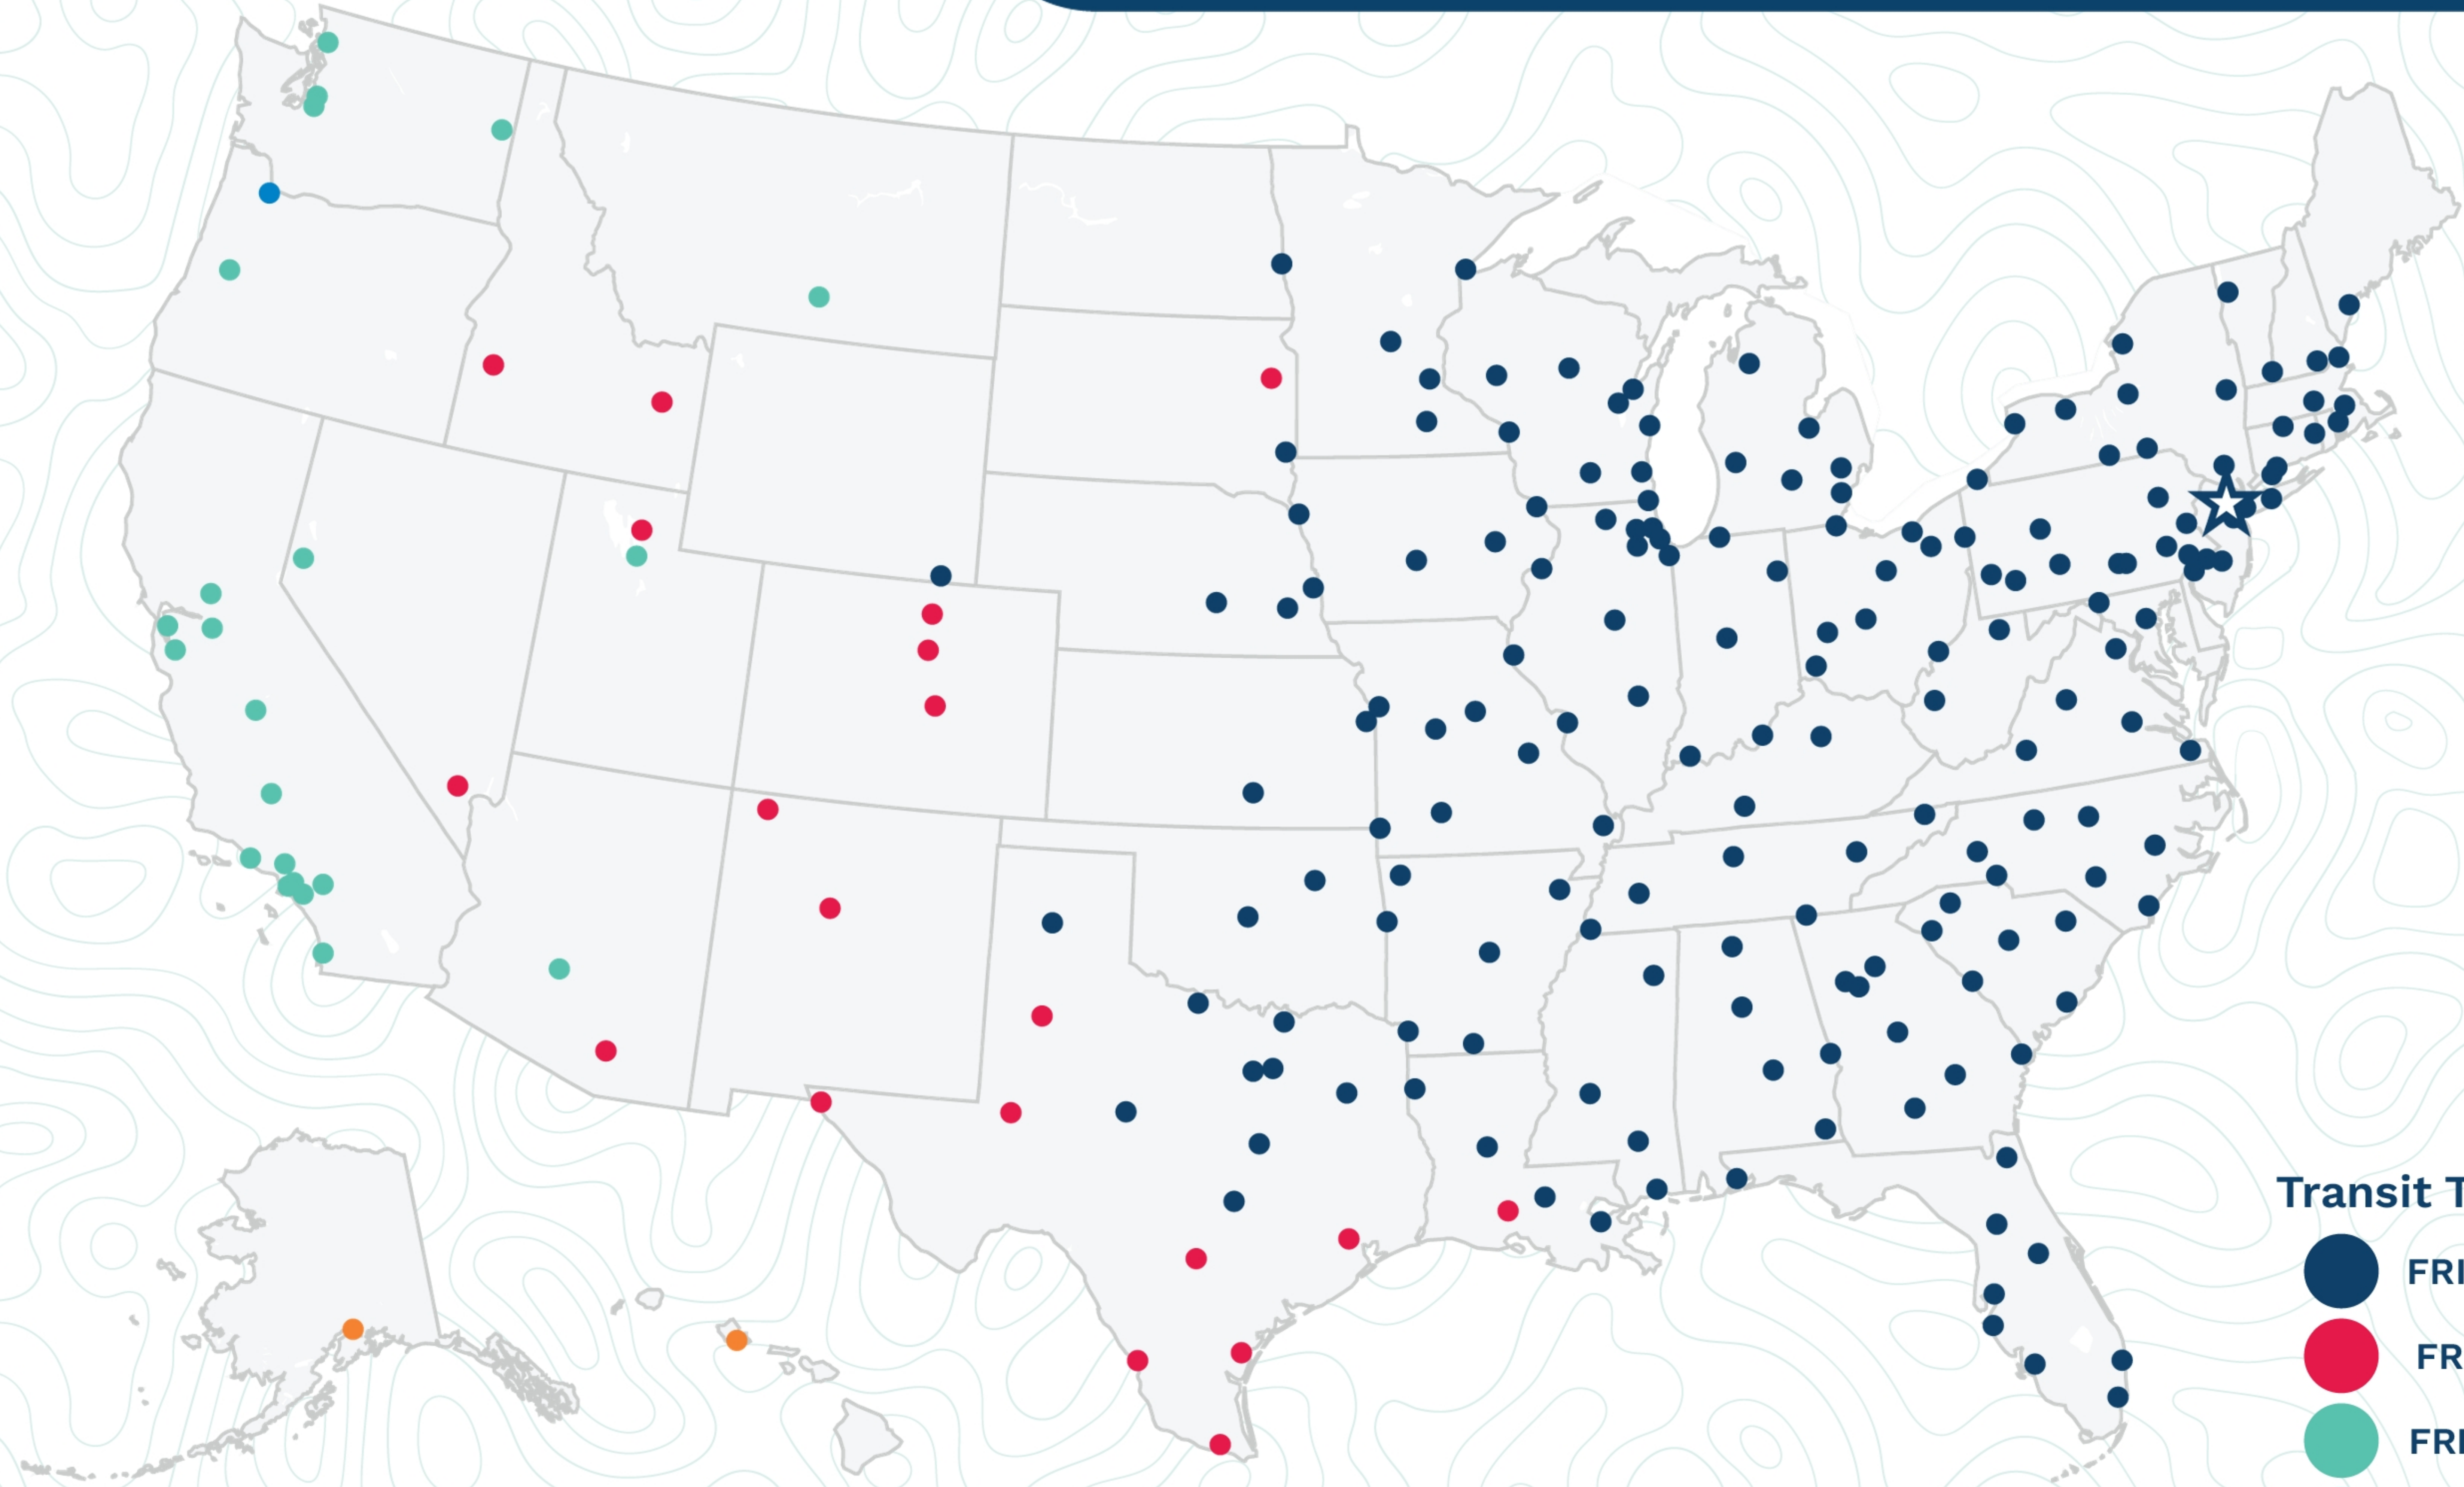

Paterson

9 Route 46 East
Pine Brook, NJ 07058
(973) 882-0116

Transit Times*

-  FRI-MON
-  FRI-TUE
-  FRI-WED
-  FRI-THU
-  FRI-FRI
-  1 WEEK +

*Map graphically represents outbound transit times to service centers and is for illustrative purposes only.