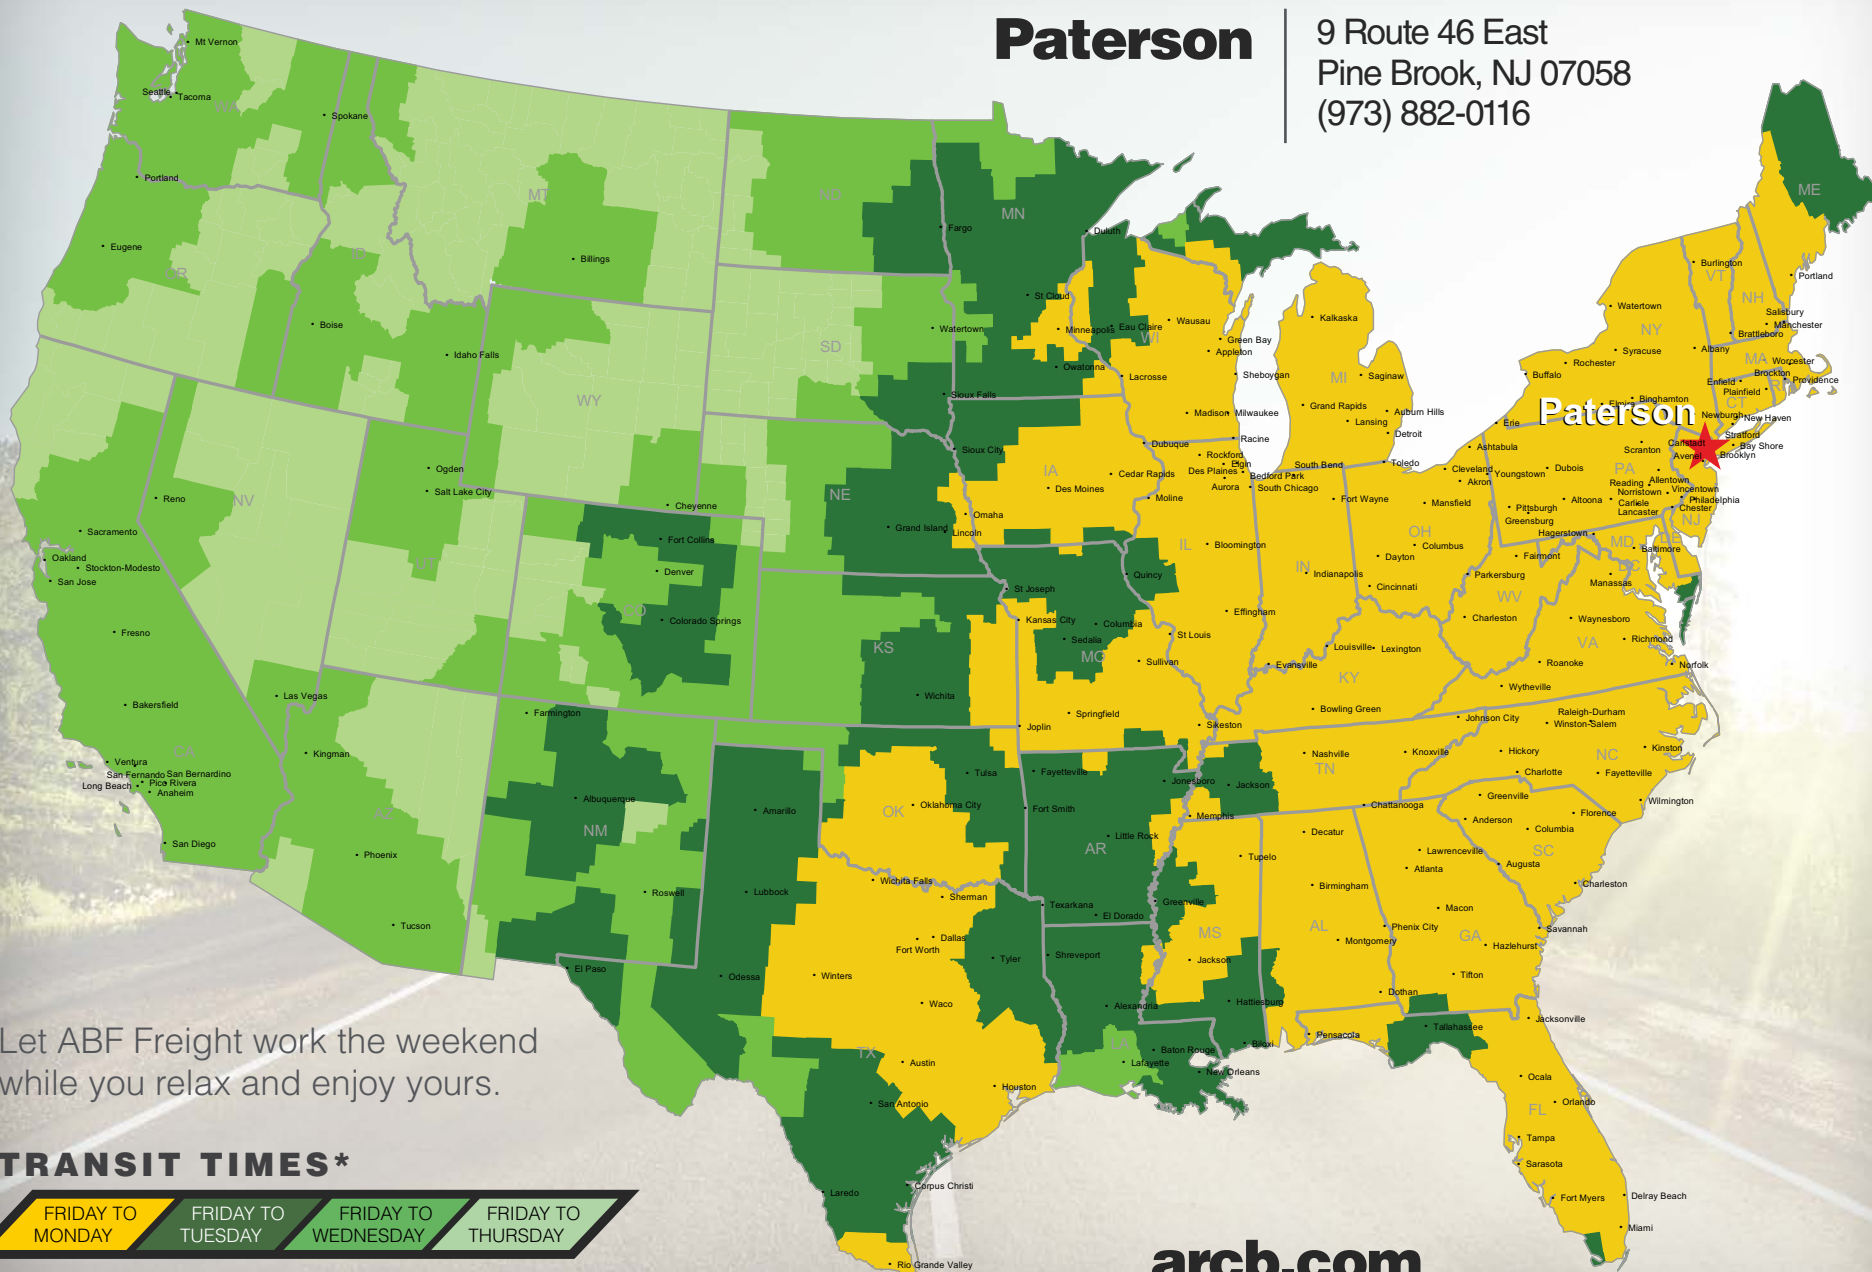

Paterson

9 Route 46 East
Pine Brook, NJ 07058
(973) 882-0116

Let ABF Freight work the weekend while you relax and enjoy yours.

TRANSIT TIMES*

FRIDAY TO MONDAY	FRIDAY TO TUESDAY	FRIDAY TO WEDNESDAY	FRIDAY TO THURSDAY
------------------	-------------------	---------------------	--------------------

arcb.com

*Map graphically represents outbound transit times to service centers and is for illustrative purposes only. For a specific transit request, visit arcb.com or contact your account manager.