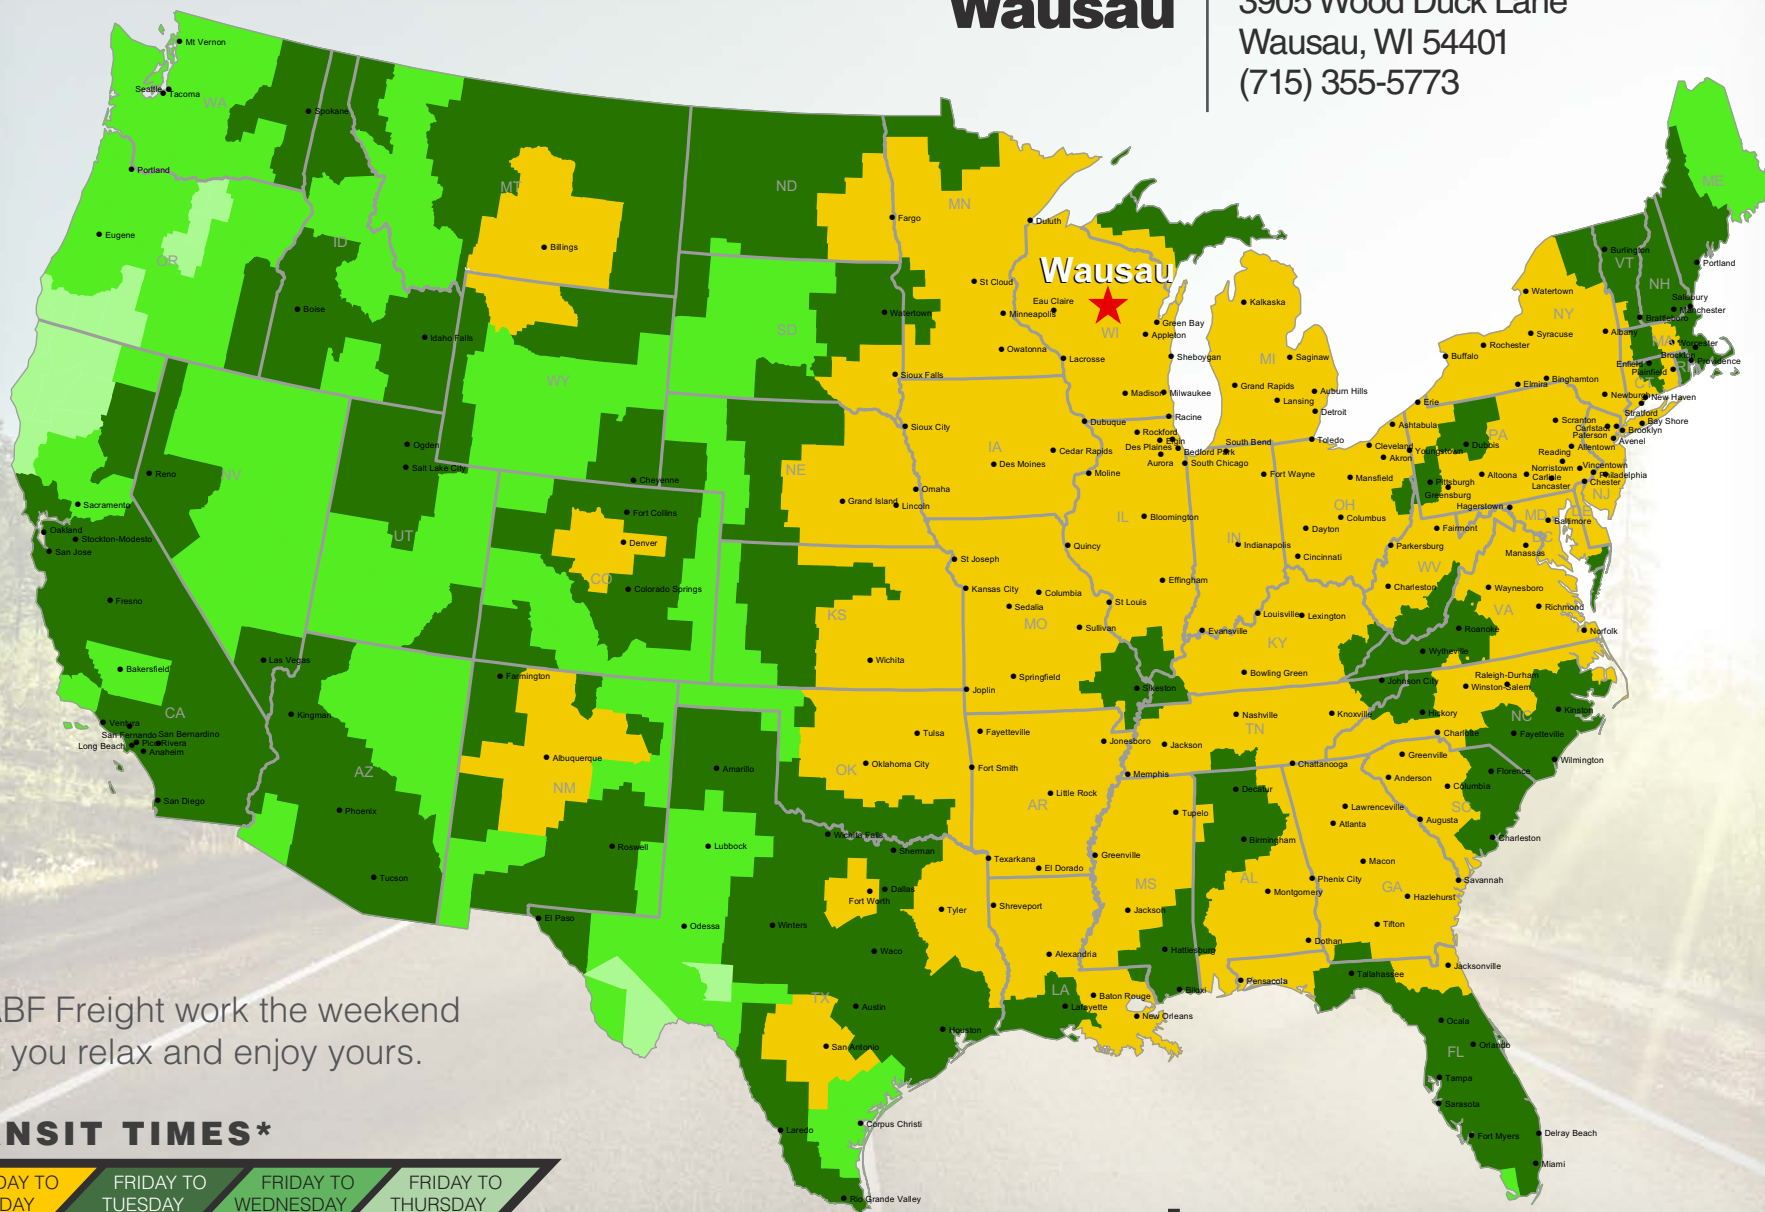

Wausau

3905 Wood Duck Lane
Wausau, WI 54401
(715) 355-5773

Let ABF Freight work the weekend while you relax and enjoy yours.

TRANSIT TIMES*

FRIDAY TO MONDAY

FRIDAY TO TUESDAY

FRIDAY TO WEDNESDAY

FRIDAY TO THURSDAY

*Map graphically represents outbound transit times to service centers and is for illustrative purposes only. For a specific transit request, visit arcb.com or contact your account manager.

arcb.com

022018-280