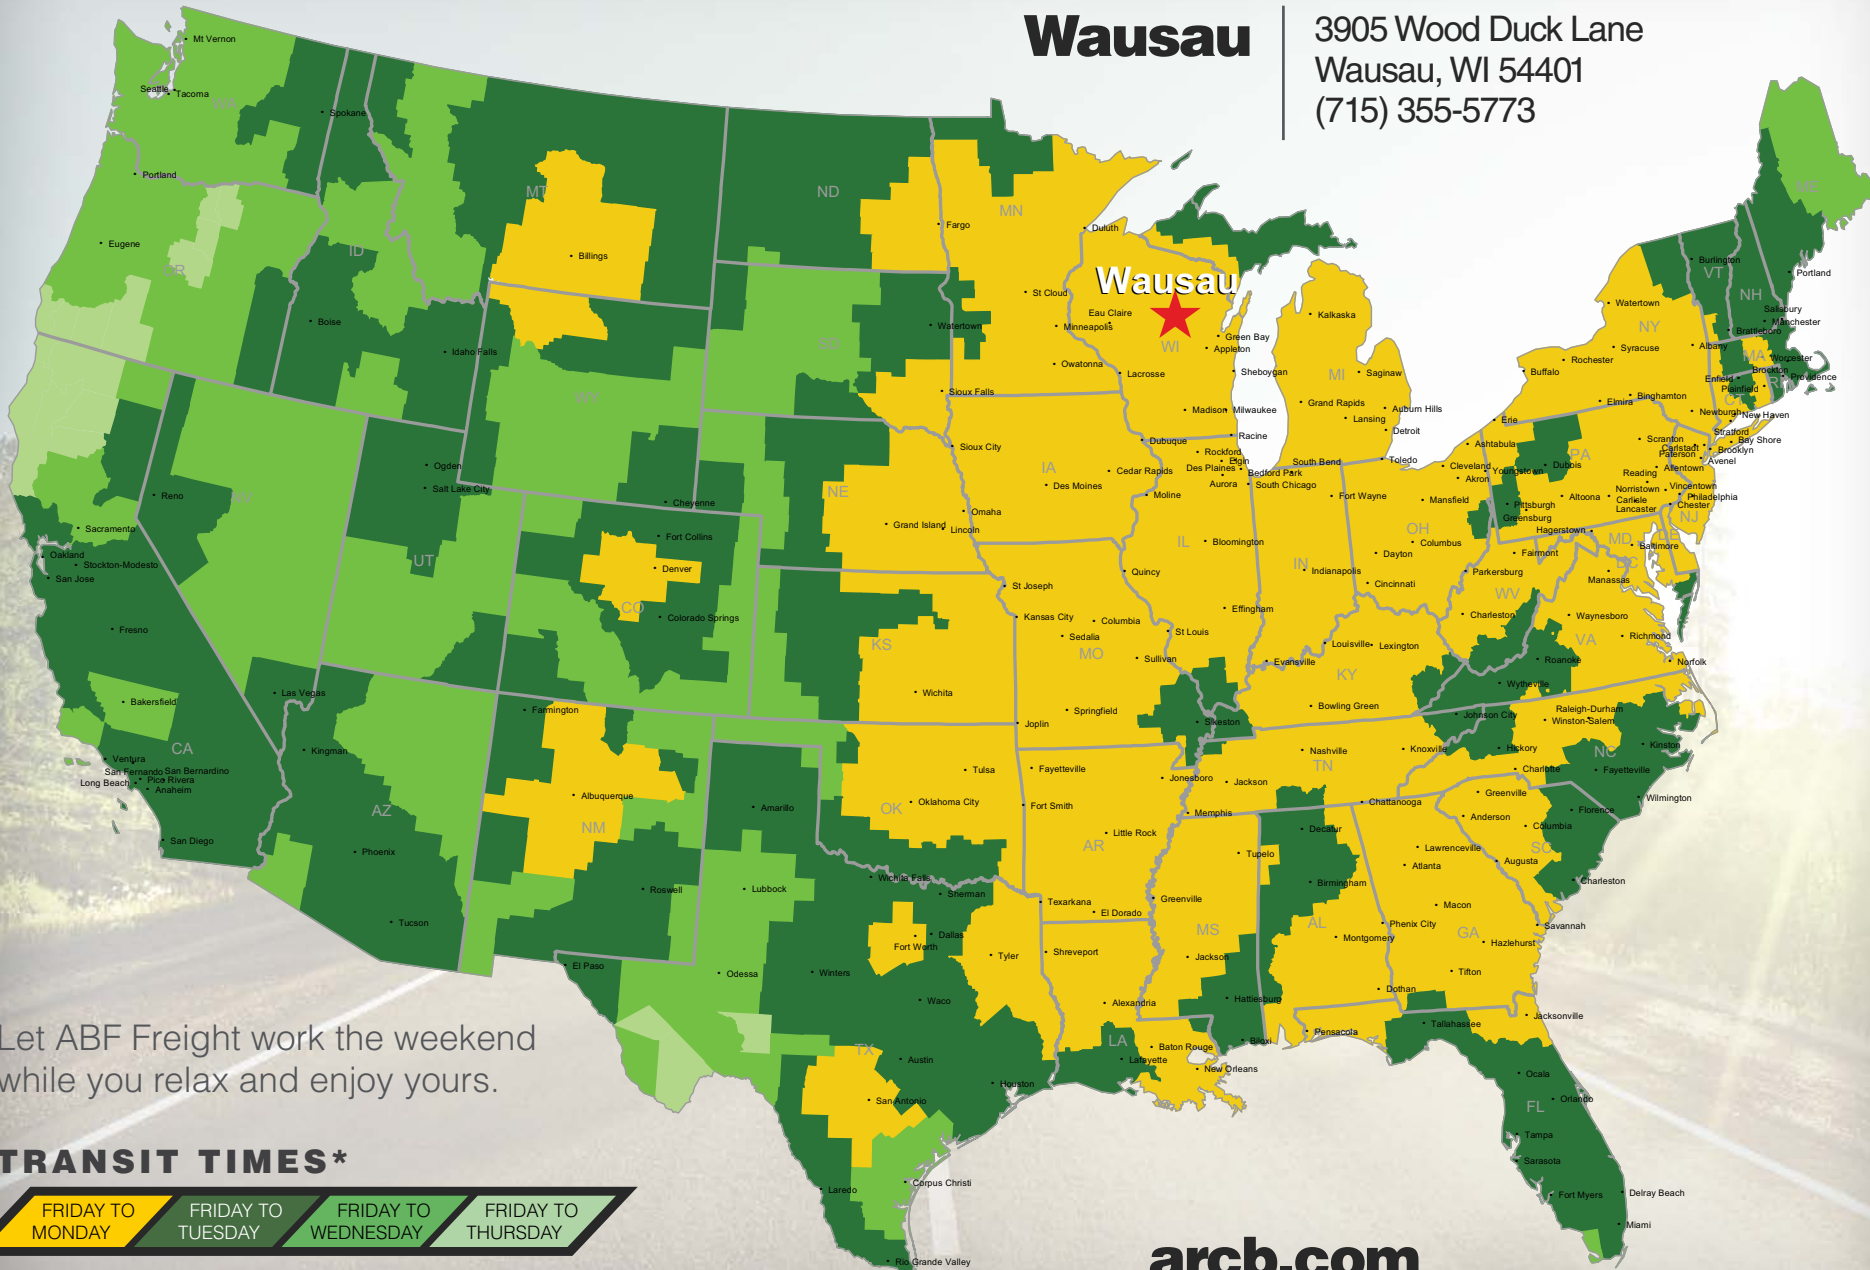

WEEKEND TIME CRITICAL TRANSIT TIMES VIA THE ABF FREIGHT LTL NETWORK

Wausau

3905 Wood Duck Lane
Wausau, WI 54401
(715) 355-5773

Let ABF Freight work the weekend while you relax and enjoy yours.

TRANSIT TIMES*

FRIDAY TO MONDAY

FRIDAY TO TUESDAY

FRIDAY TO WEDNESDAY

FRIDAY TO THURSDAY

arcb.com

*Map graphically represents outbound transit times to service centers and is for illustrative purposes only. For a specific transit request, visit arcb.com or contact your account manager.

022018-280