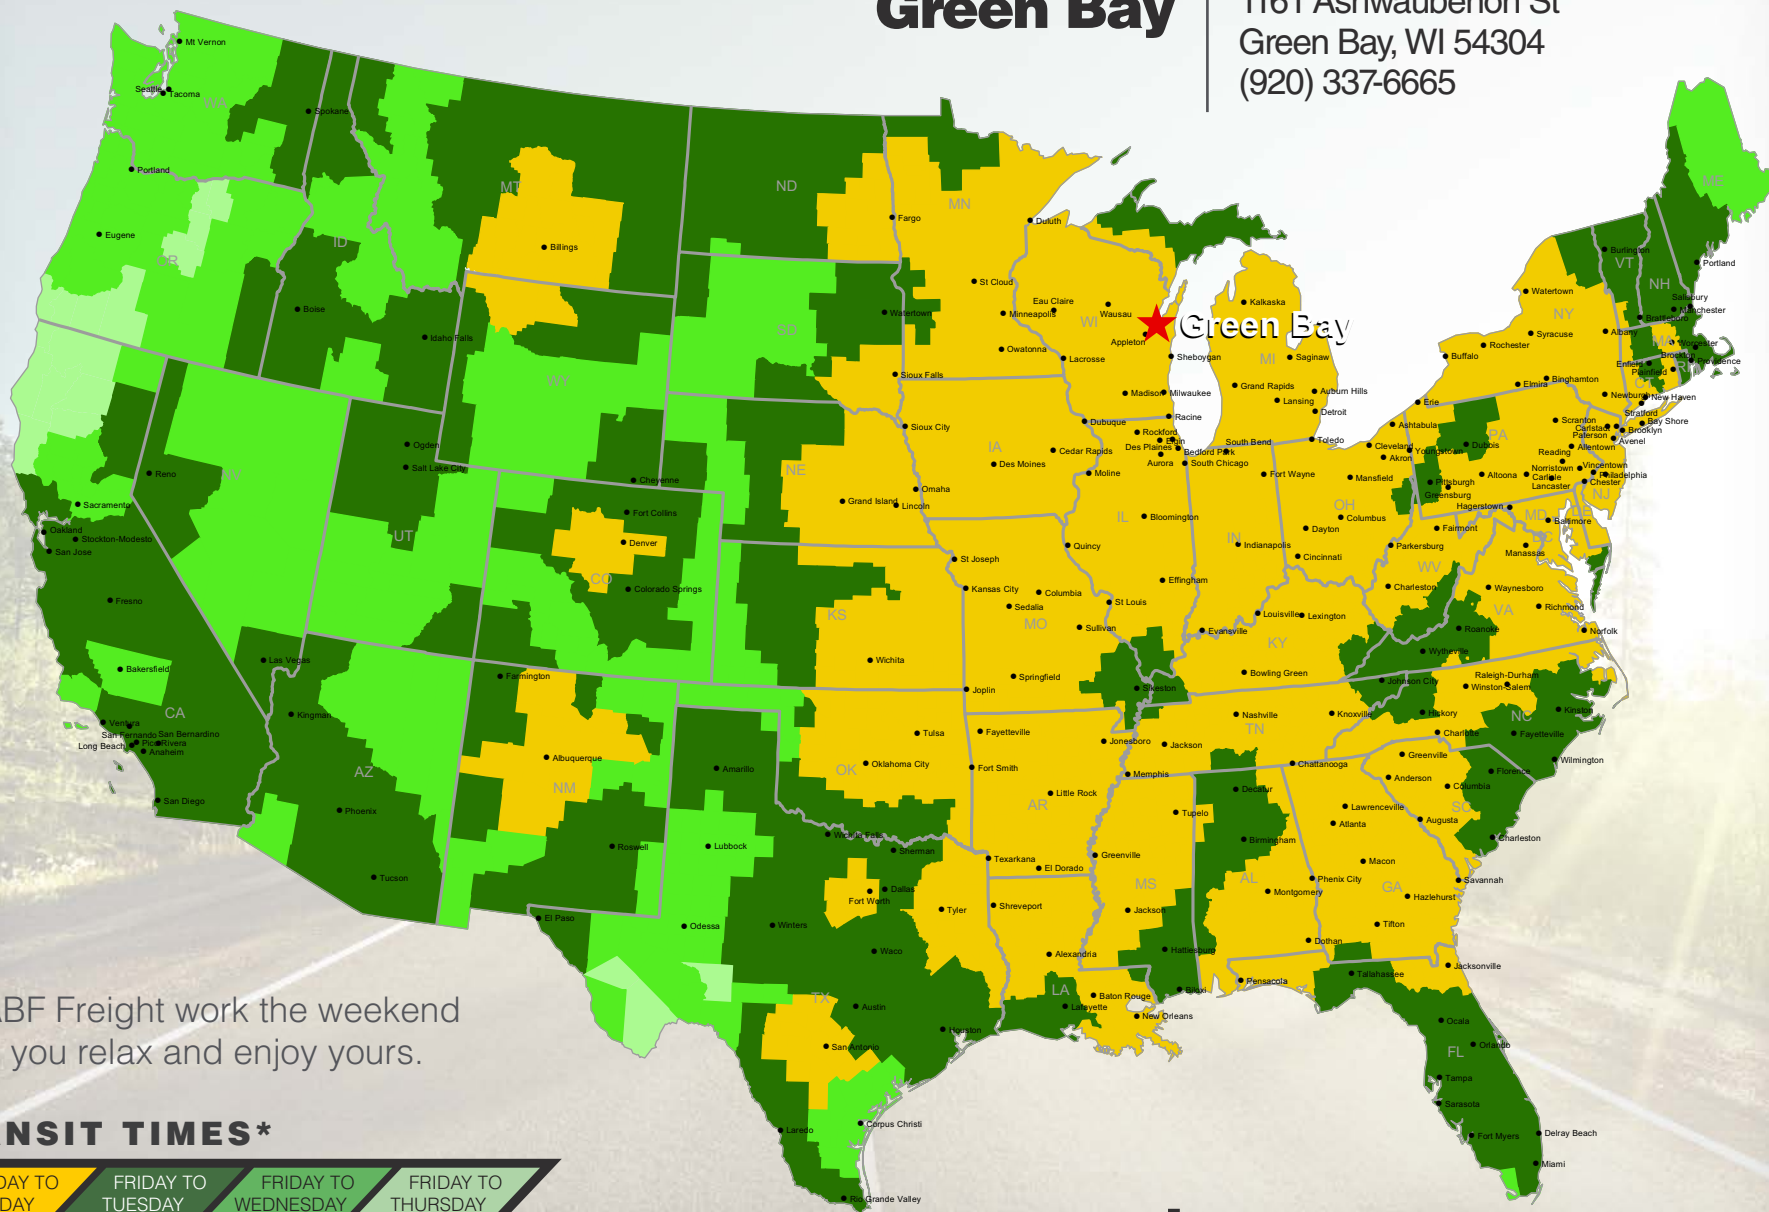

Green Bay

1161 Ashwaubenon St
Green Bay, WI 54304
(920) 337-6665

Let ABF Freight work the weekend while you relax and enjoy yours.

TRANSIT TIMES*

FRIDAY TO MONDAY

FRIDAY TO TUESDAY

FRIDAY TO WEDNESDAY

FRIDAY TO THURSDAY

*Map graphically represents outbound transit times to service centers and is for illustrative purposes only. For a specific transit request, visit arcb.com or contact your account manager.

arcb.com

022018-281