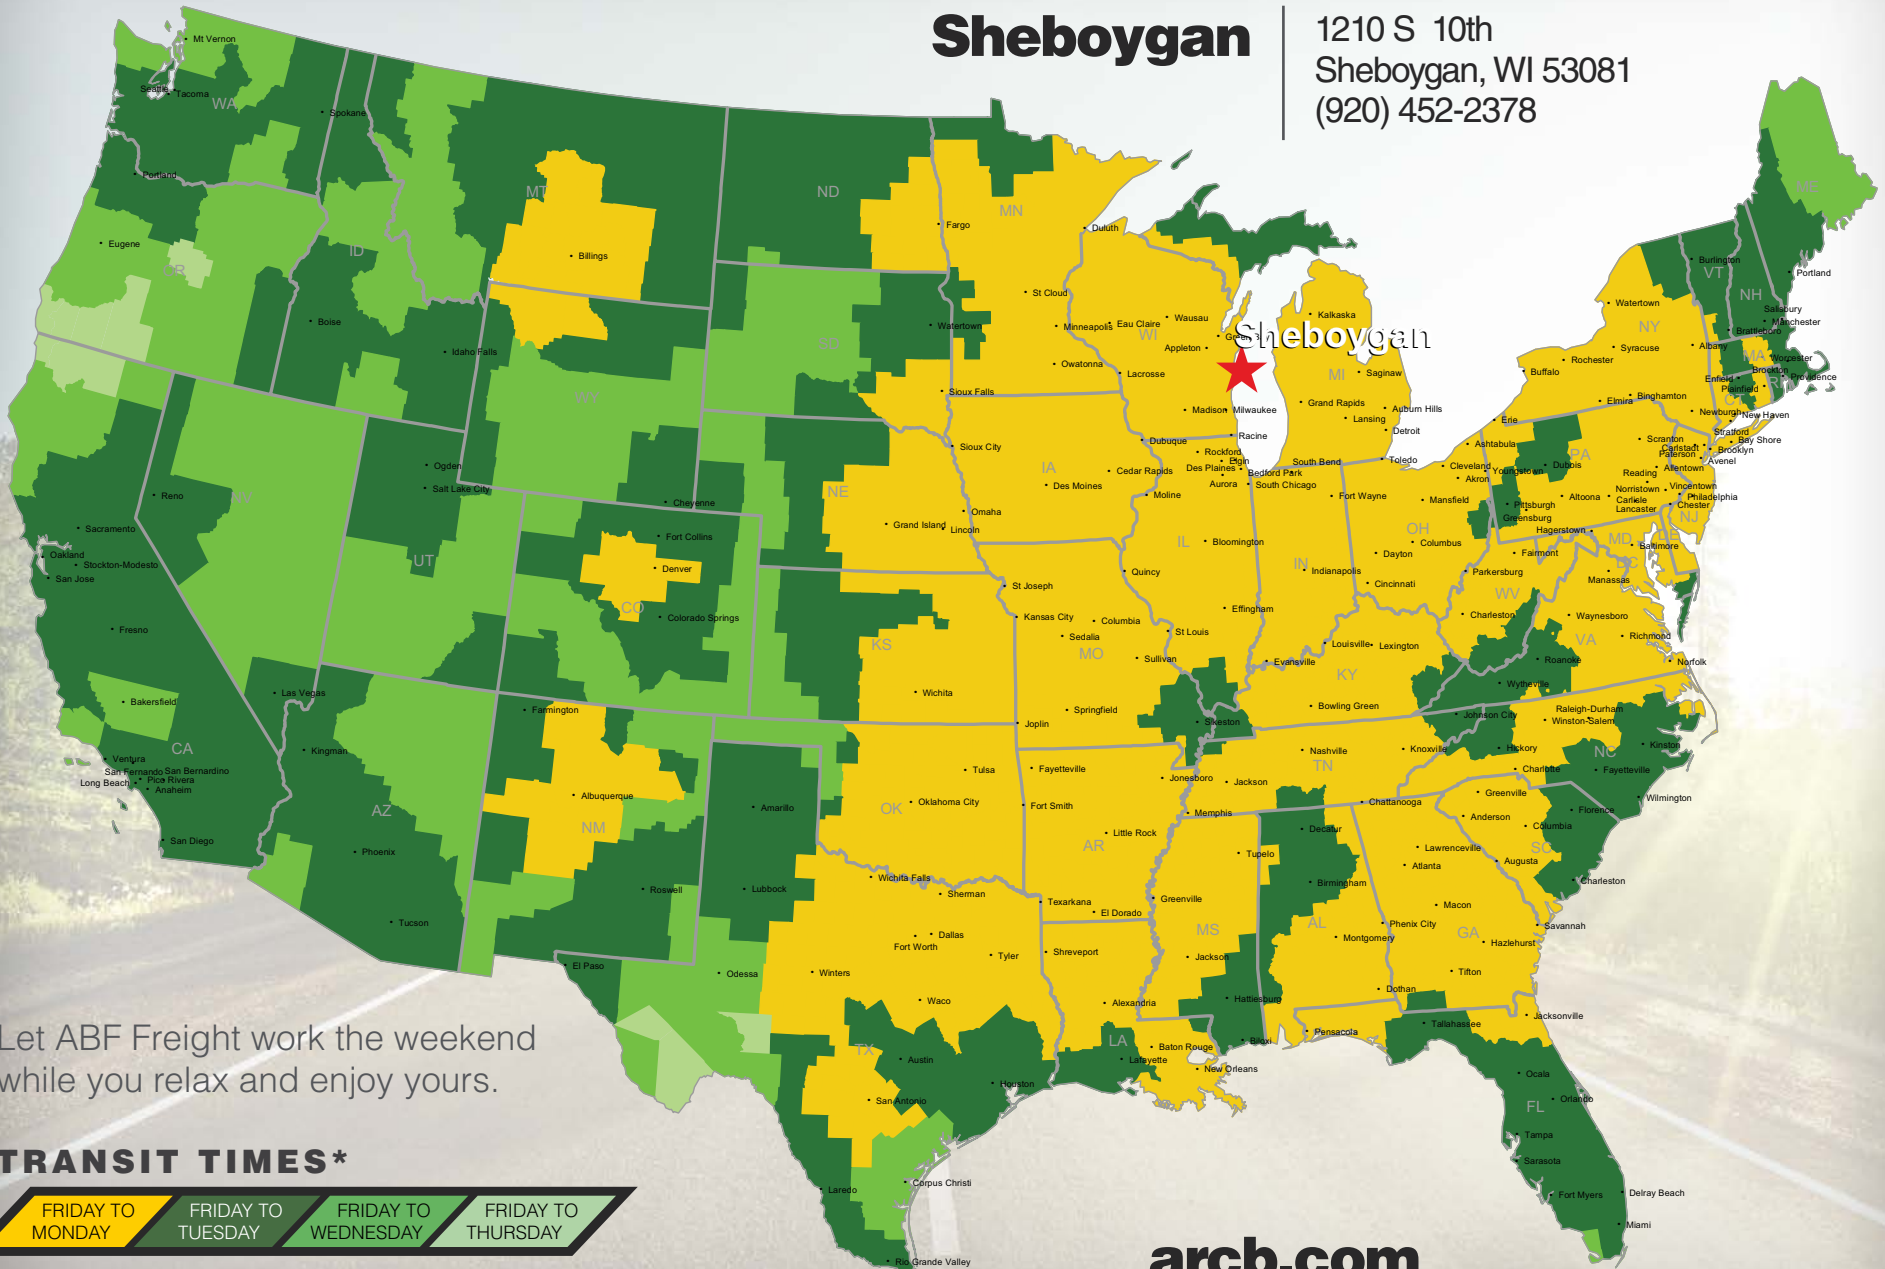

### Sheboygan

1210 S 10th  
Sheboygan, WI 53081  
(920) 452-2378

Let ABF Freight work the weekend while you relax and enjoy yours.

#### TRANSIT TIMES\*

FRIDAY TO MONDAY

FRIDAY TO TUESDAY

FRIDAY TO WEDNESDAY

FRIDAY TO THURSDAY

\*Map graphically represents outbound transit times to service centers and is for illustrative purposes only. For a specific transit request, visit [arcb.com](http://arcb.com) or contact your account manager.