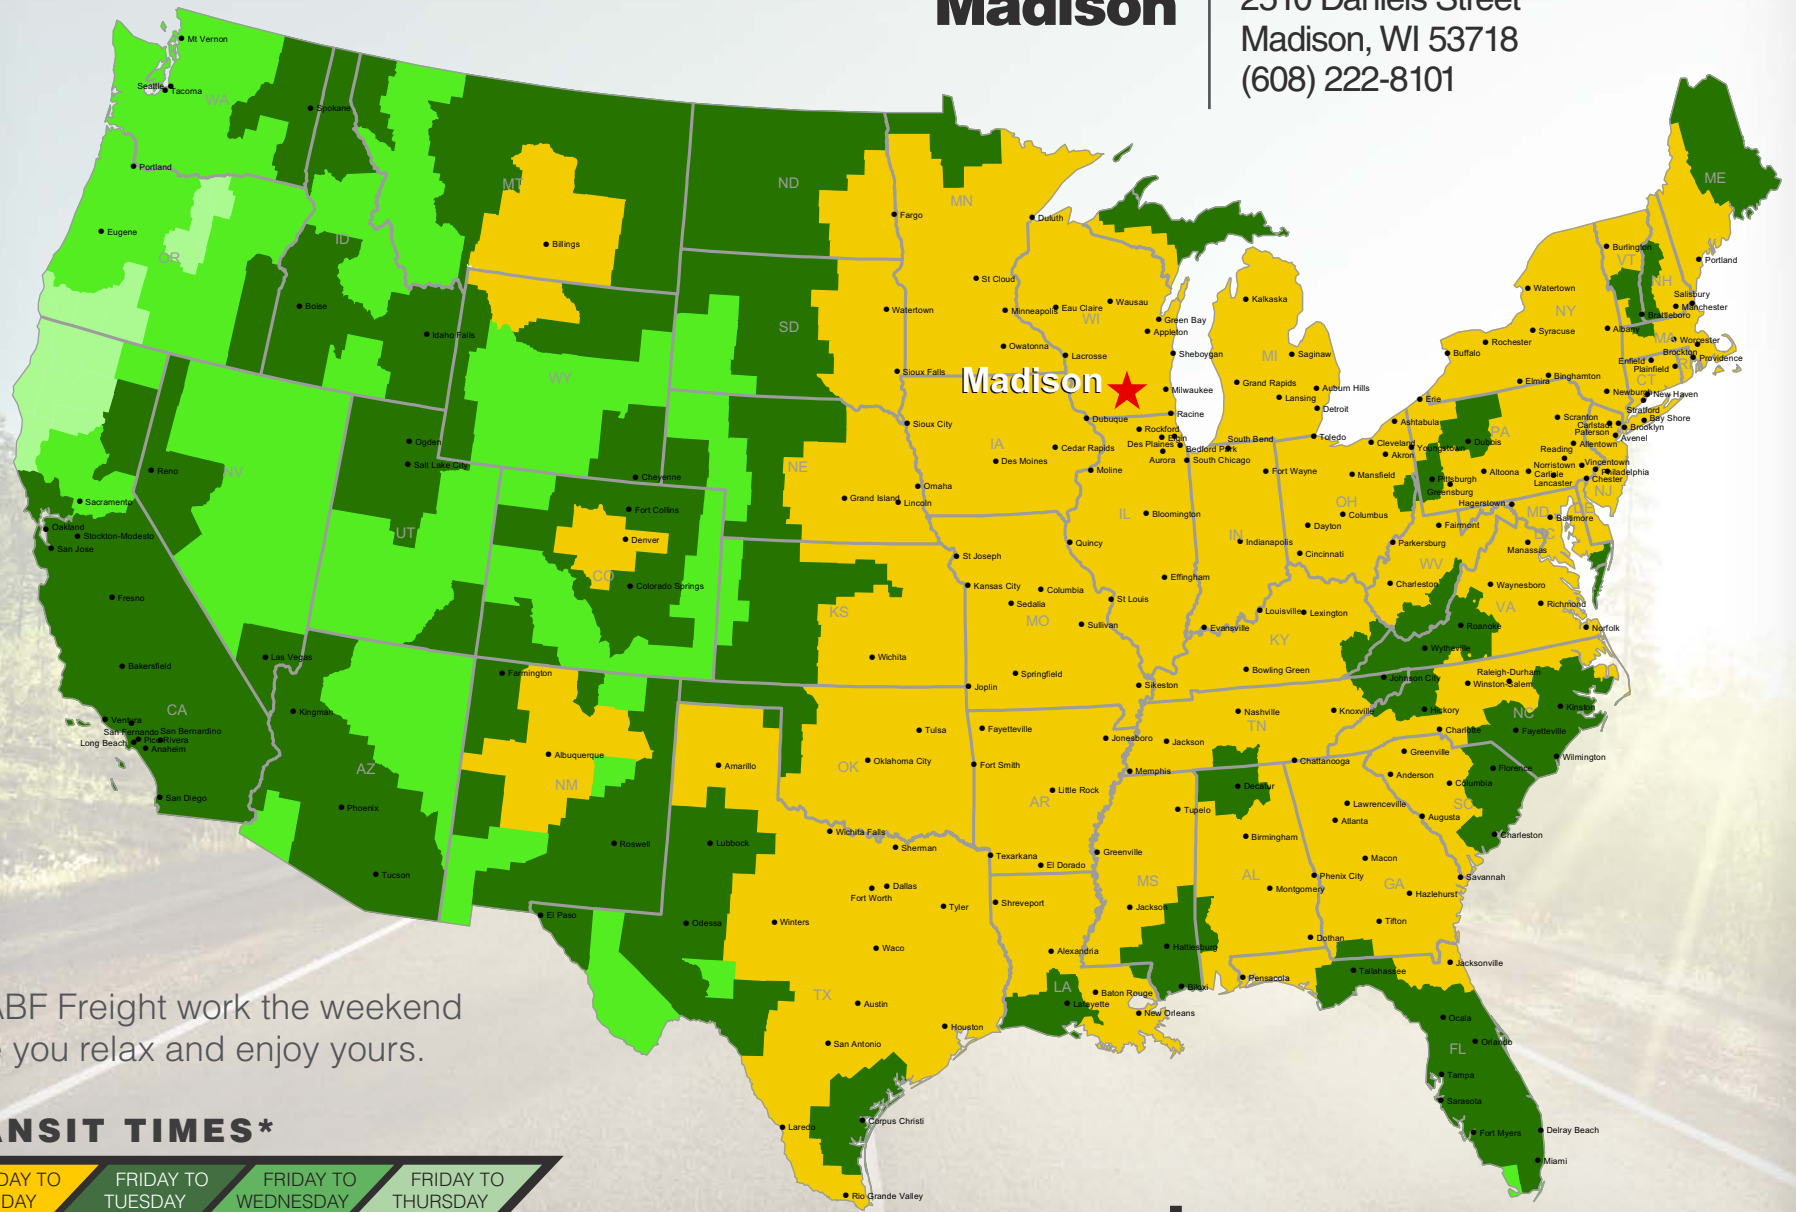

## Madison

2510 Daniels Street  
Madison, WI 53718  
(608) 222-8101

Let ABF Freight work the weekend while you relax and enjoy yours.

### TRANSIT TIMES\*

FRIDAY TO MONDAY

FRIDAY TO TUESDAY

FRIDAY TO WEDNESDAY

FRIDAY TO THURSDAY

\*Map graphically represents outbound transit times to service centers and is for illustrative purposes only. For a specific transit request, visit [arcb.com](http://arcb.com) or contact your account manager.