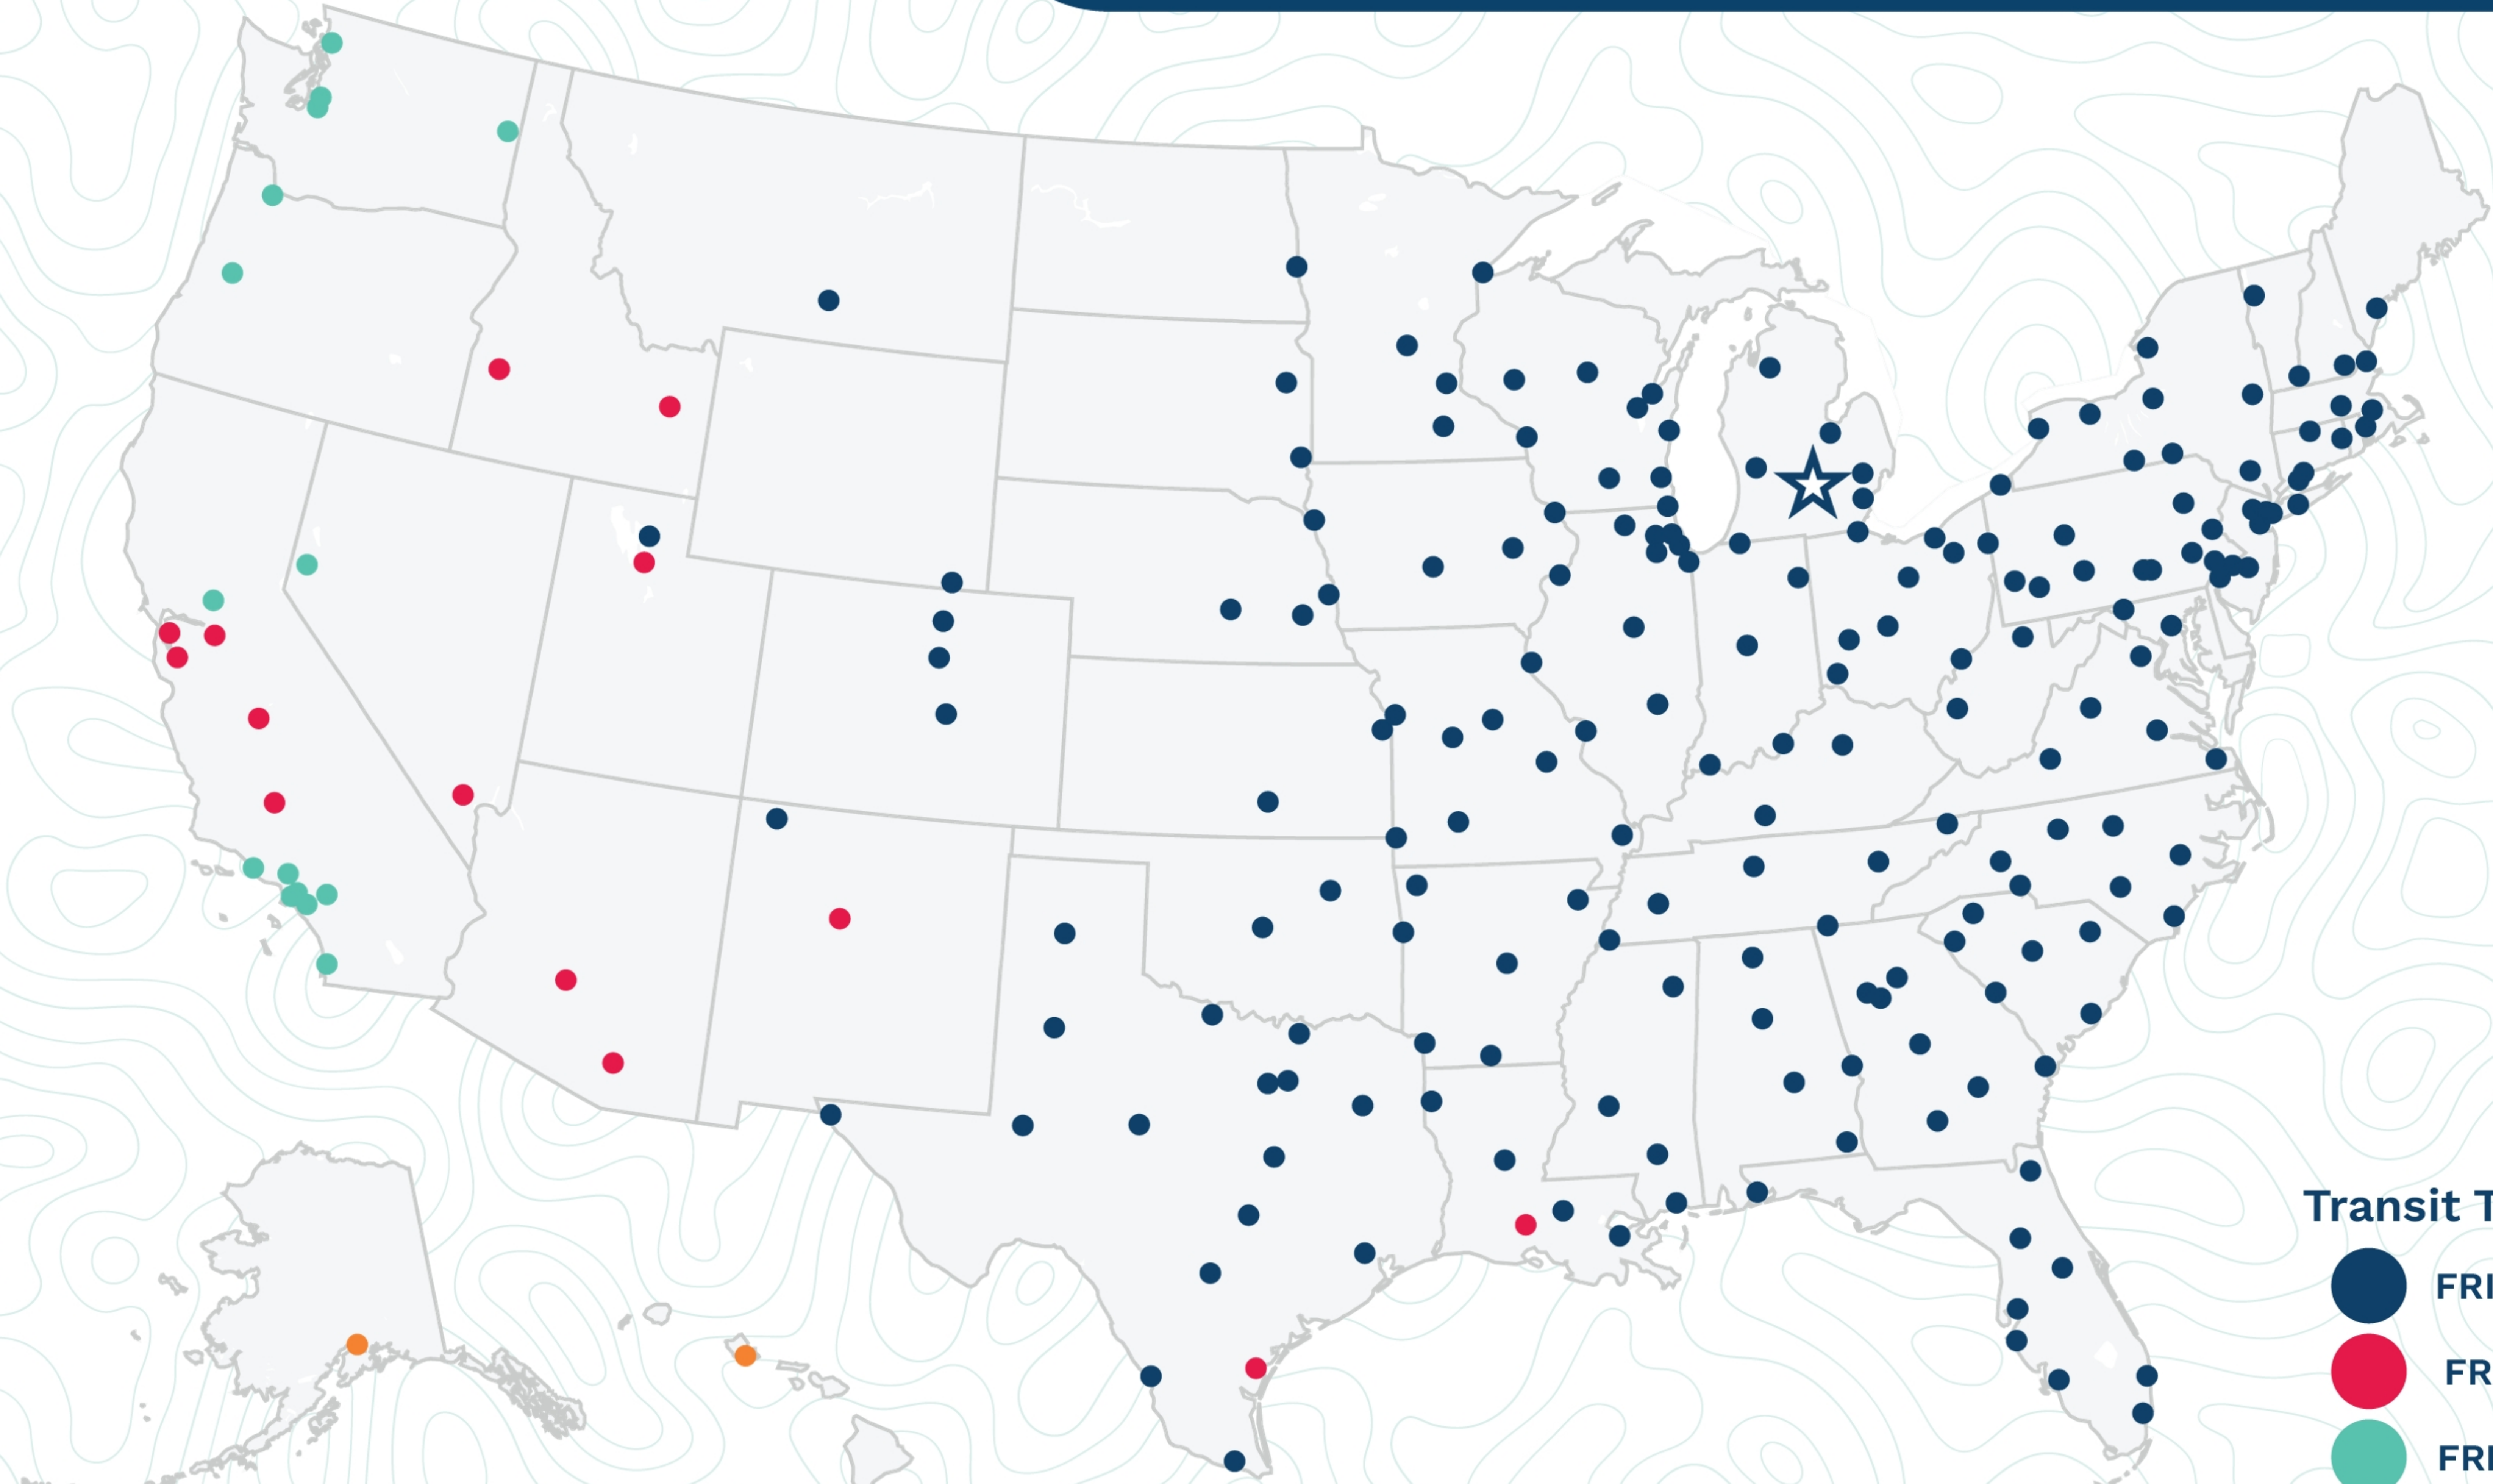

Lansing

841 Kim Drive
Mason, MI 48854
(517) 244-1160

Transit Times*

- FRI-MON
- FRI-TUE
- FRI-WED
- FRI-THU
- FRI-FRI
- 1 WEEK +

*Map graphically represents outbound transit times to service centers and is for illustrative purposes only.