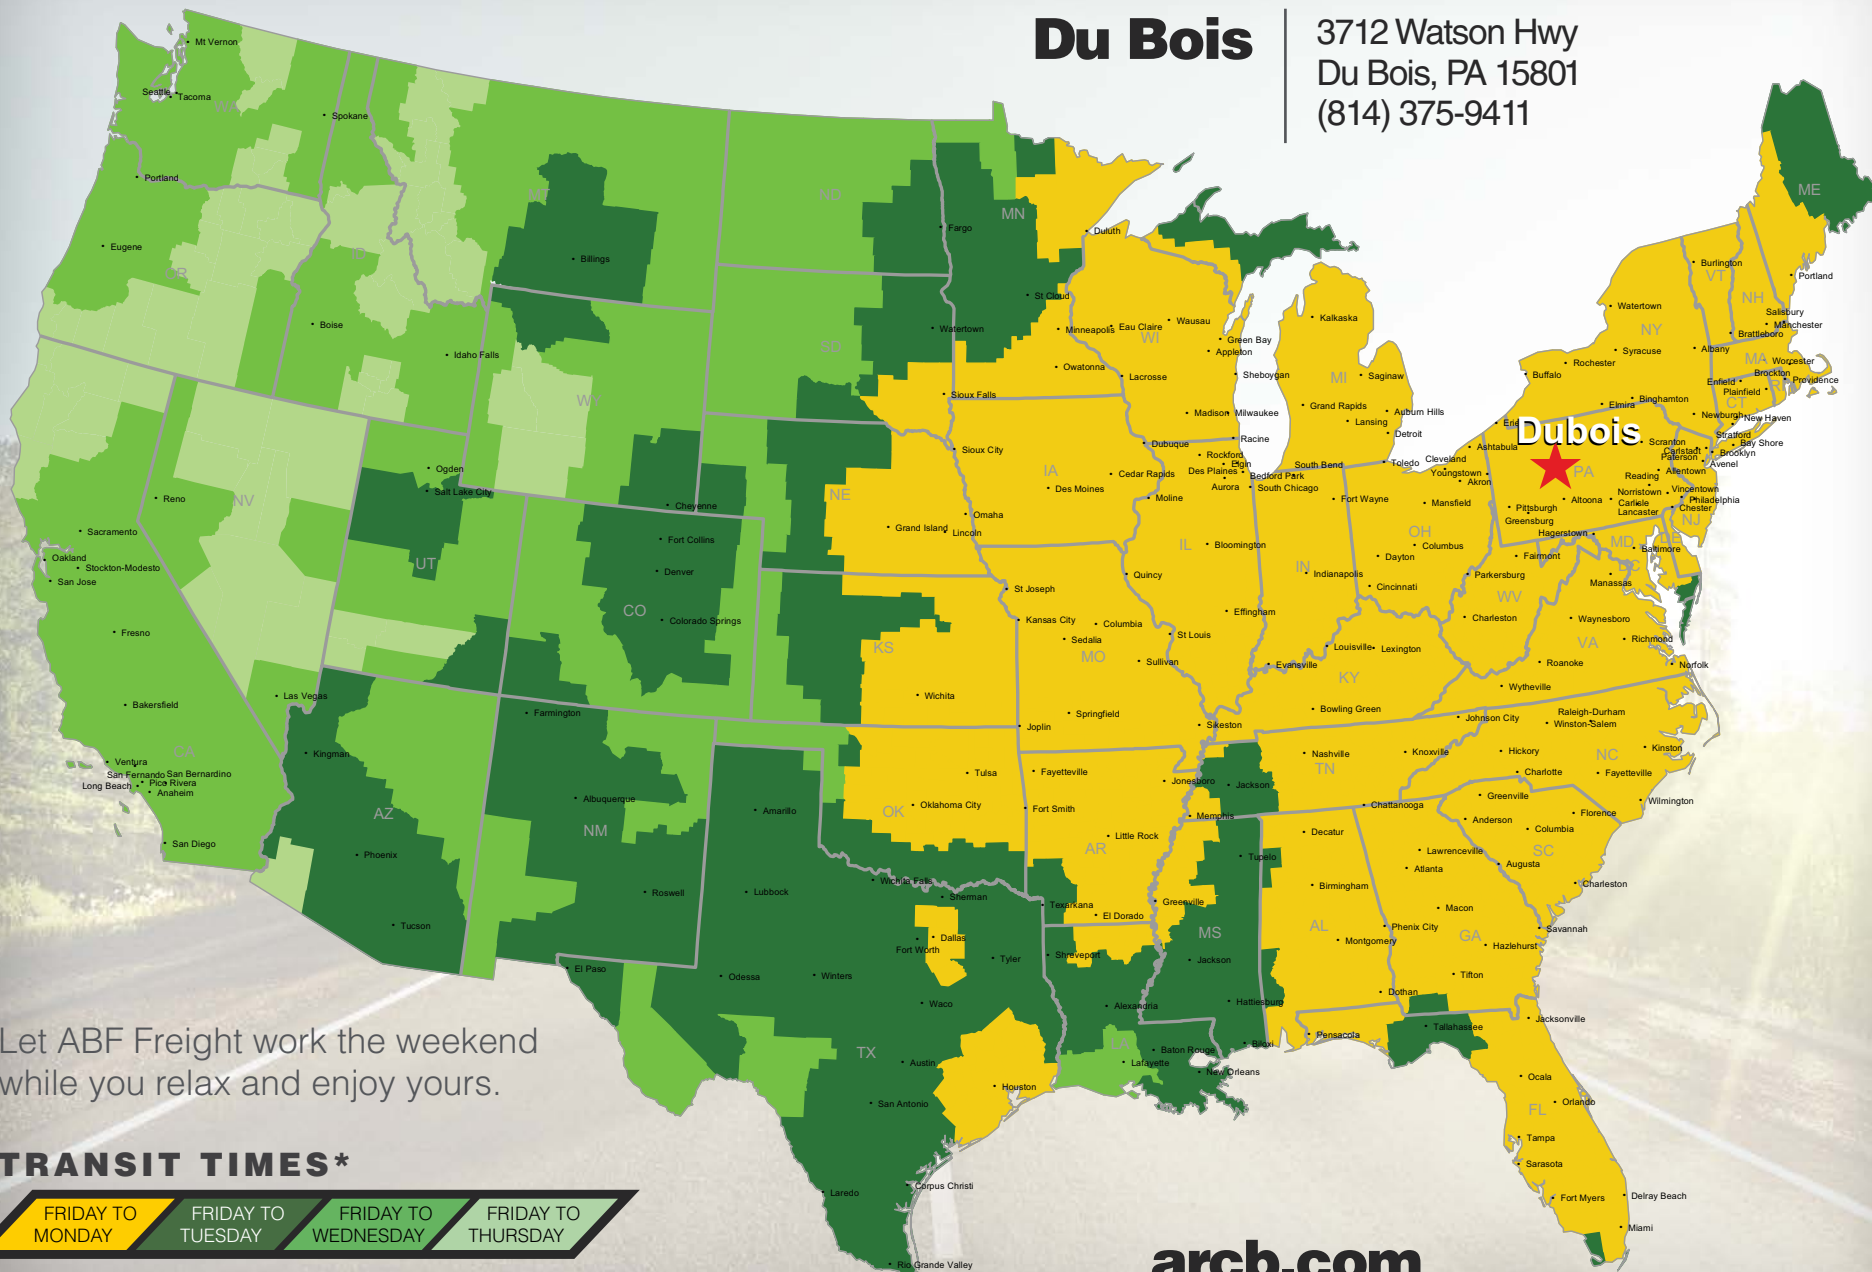

### Du Bois

3712 Watson Hwy  
Du Bois, PA 15801  
(814) 375-9411

Let ABF Freight work the weekend while you relax and enjoy yours.

#### TRANSIT TIMES\*

FRIDAY TO MONDAY

FRIDAY TO TUESDAY

FRIDAY TO WEDNESDAY

FRIDAY TO THURSDAY

\*Map graphically represents outbound transit times to service centers and is for illustrative purposes only. For a specific transit request, visit [arcb.com](http://arcb.com) or contact your account manager.

[arcb.com](http://arcb.com)

022018-298