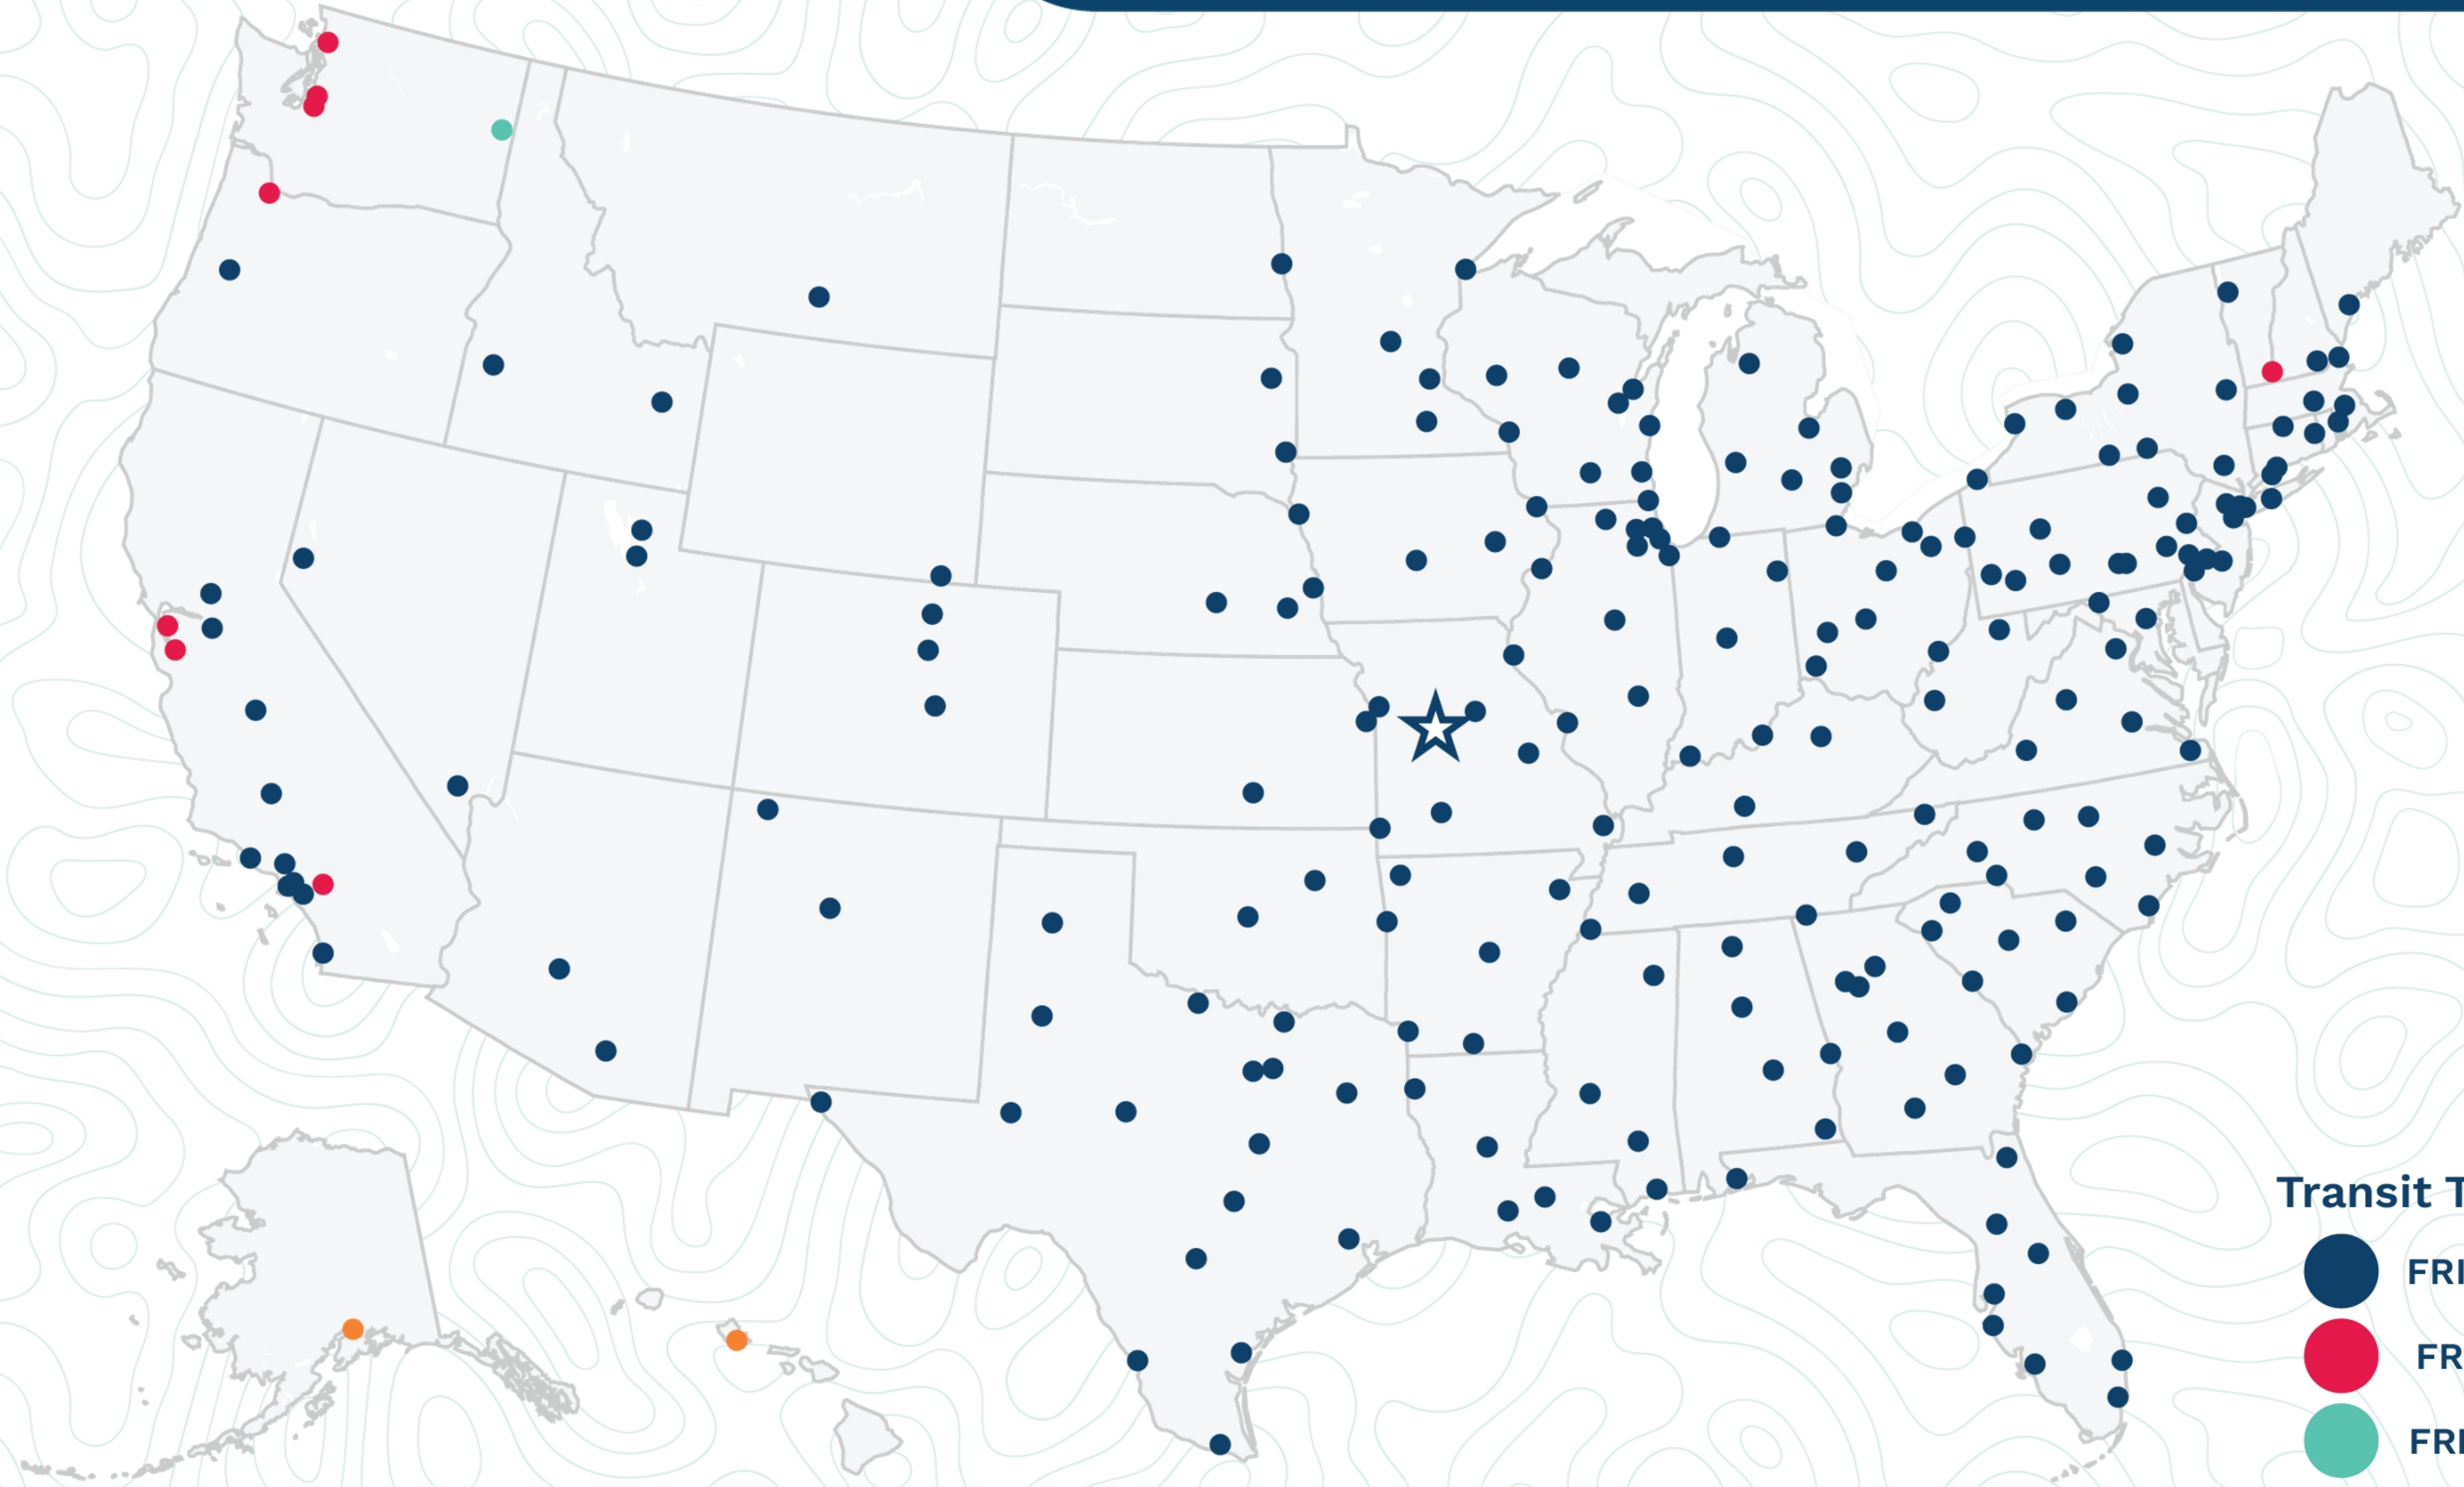

Sedalia

417 North Park
Sedalia, MO 65301
(660) 826-0520

Transit Times*

- FRI-MON
- FRI-TUE
- FRI-WED
- FRI-THU
- FRI-FRI
- 1 WEEK +

*Map graphically represents outbound transit times to service centers and is for illustrative purposes only.