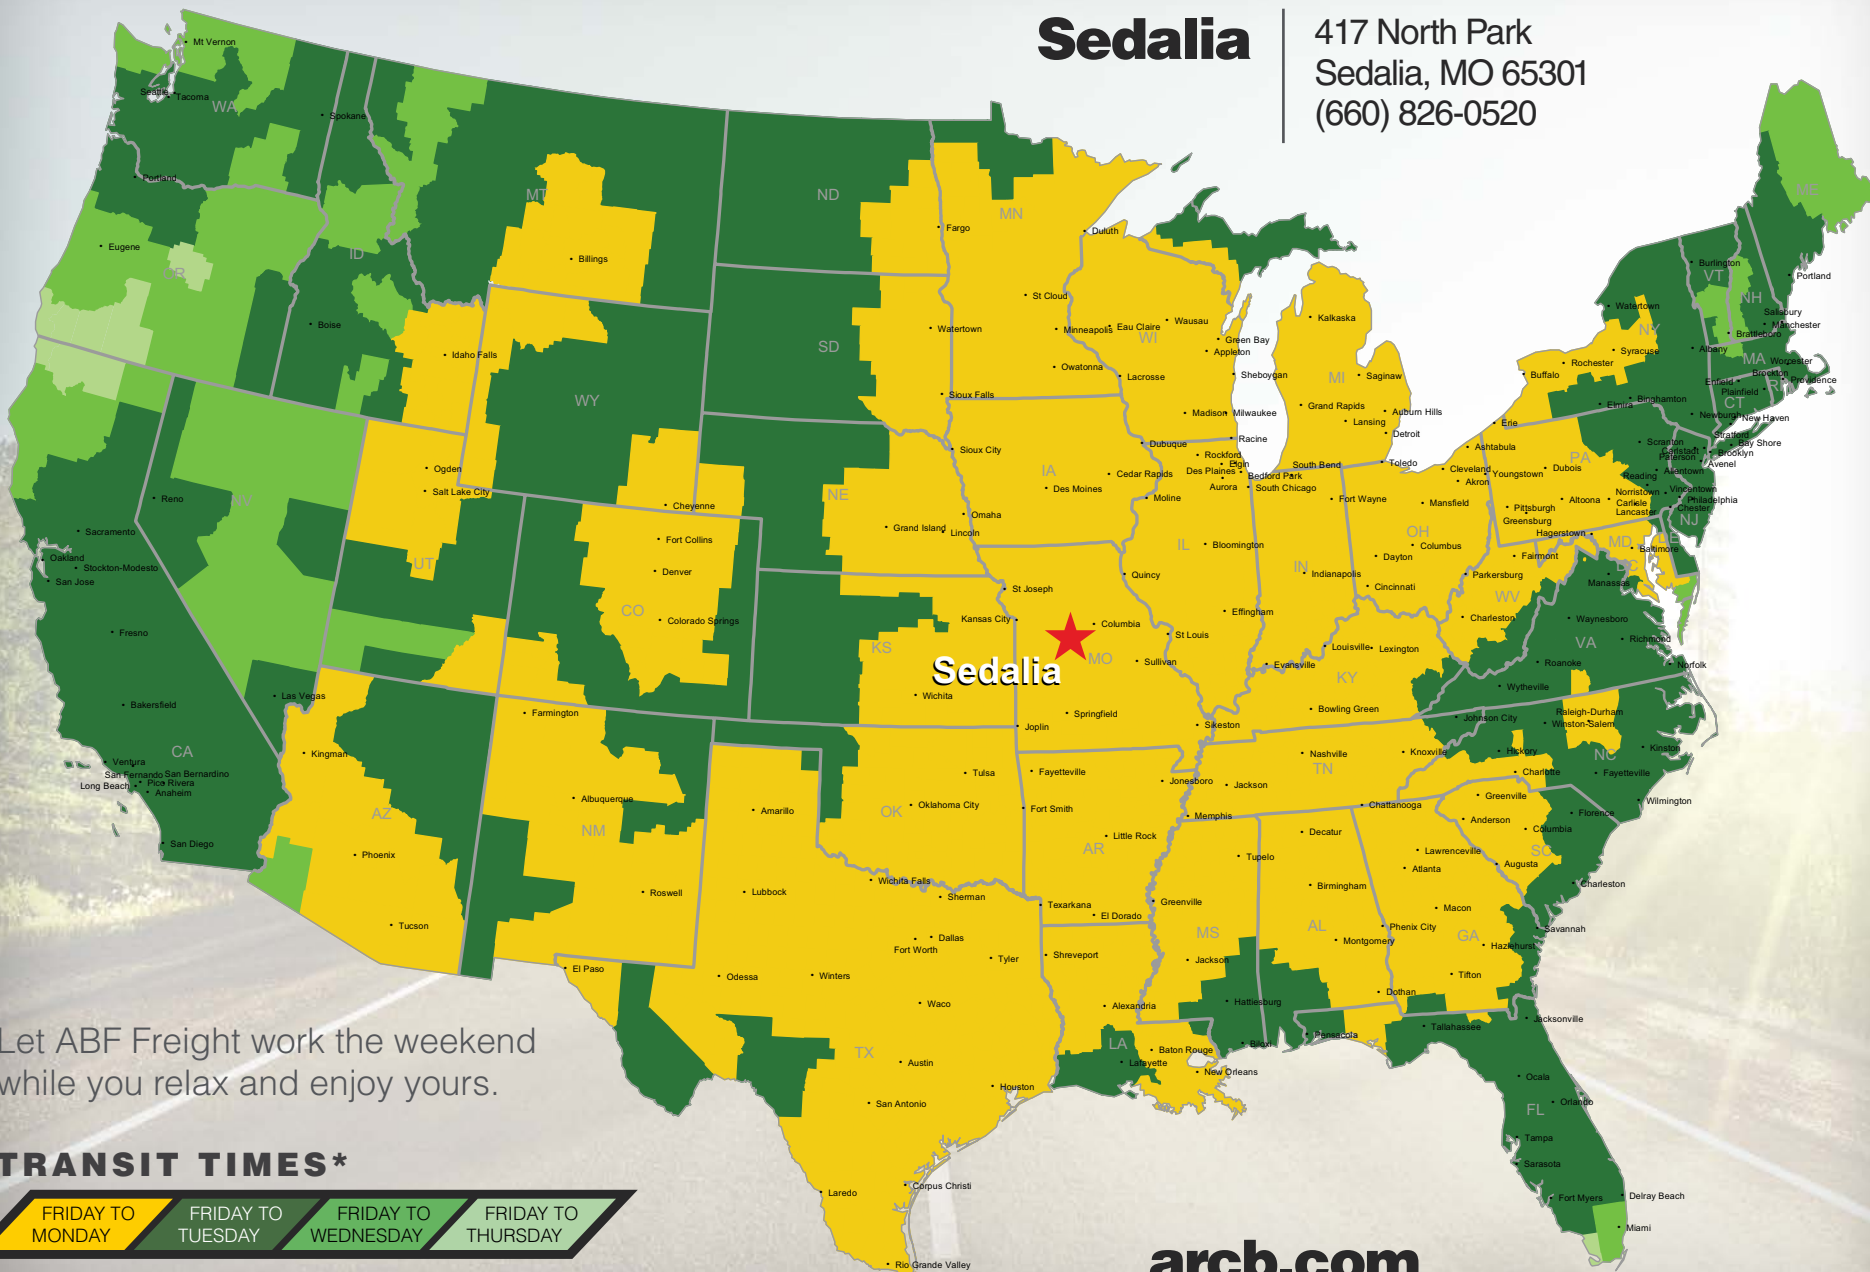

Sedalia

417 North Park
Sedalia, MO 65301
(660) 826-0520

Let ABF Freight work the weekend while you relax and enjoy yours.

TRANSIT TIMES*

FRIDAY TO MONDAY

FRIDAY TO TUESDAY

FRIDAY TO WEDNESDAY

FRIDAY TO THURSDAY

*Map graphically represents outbound transit times to service centers and is for illustrative purposes only. For a specific transit request, visit arcb.com or contact your account manager.

arcb.com

022018-301