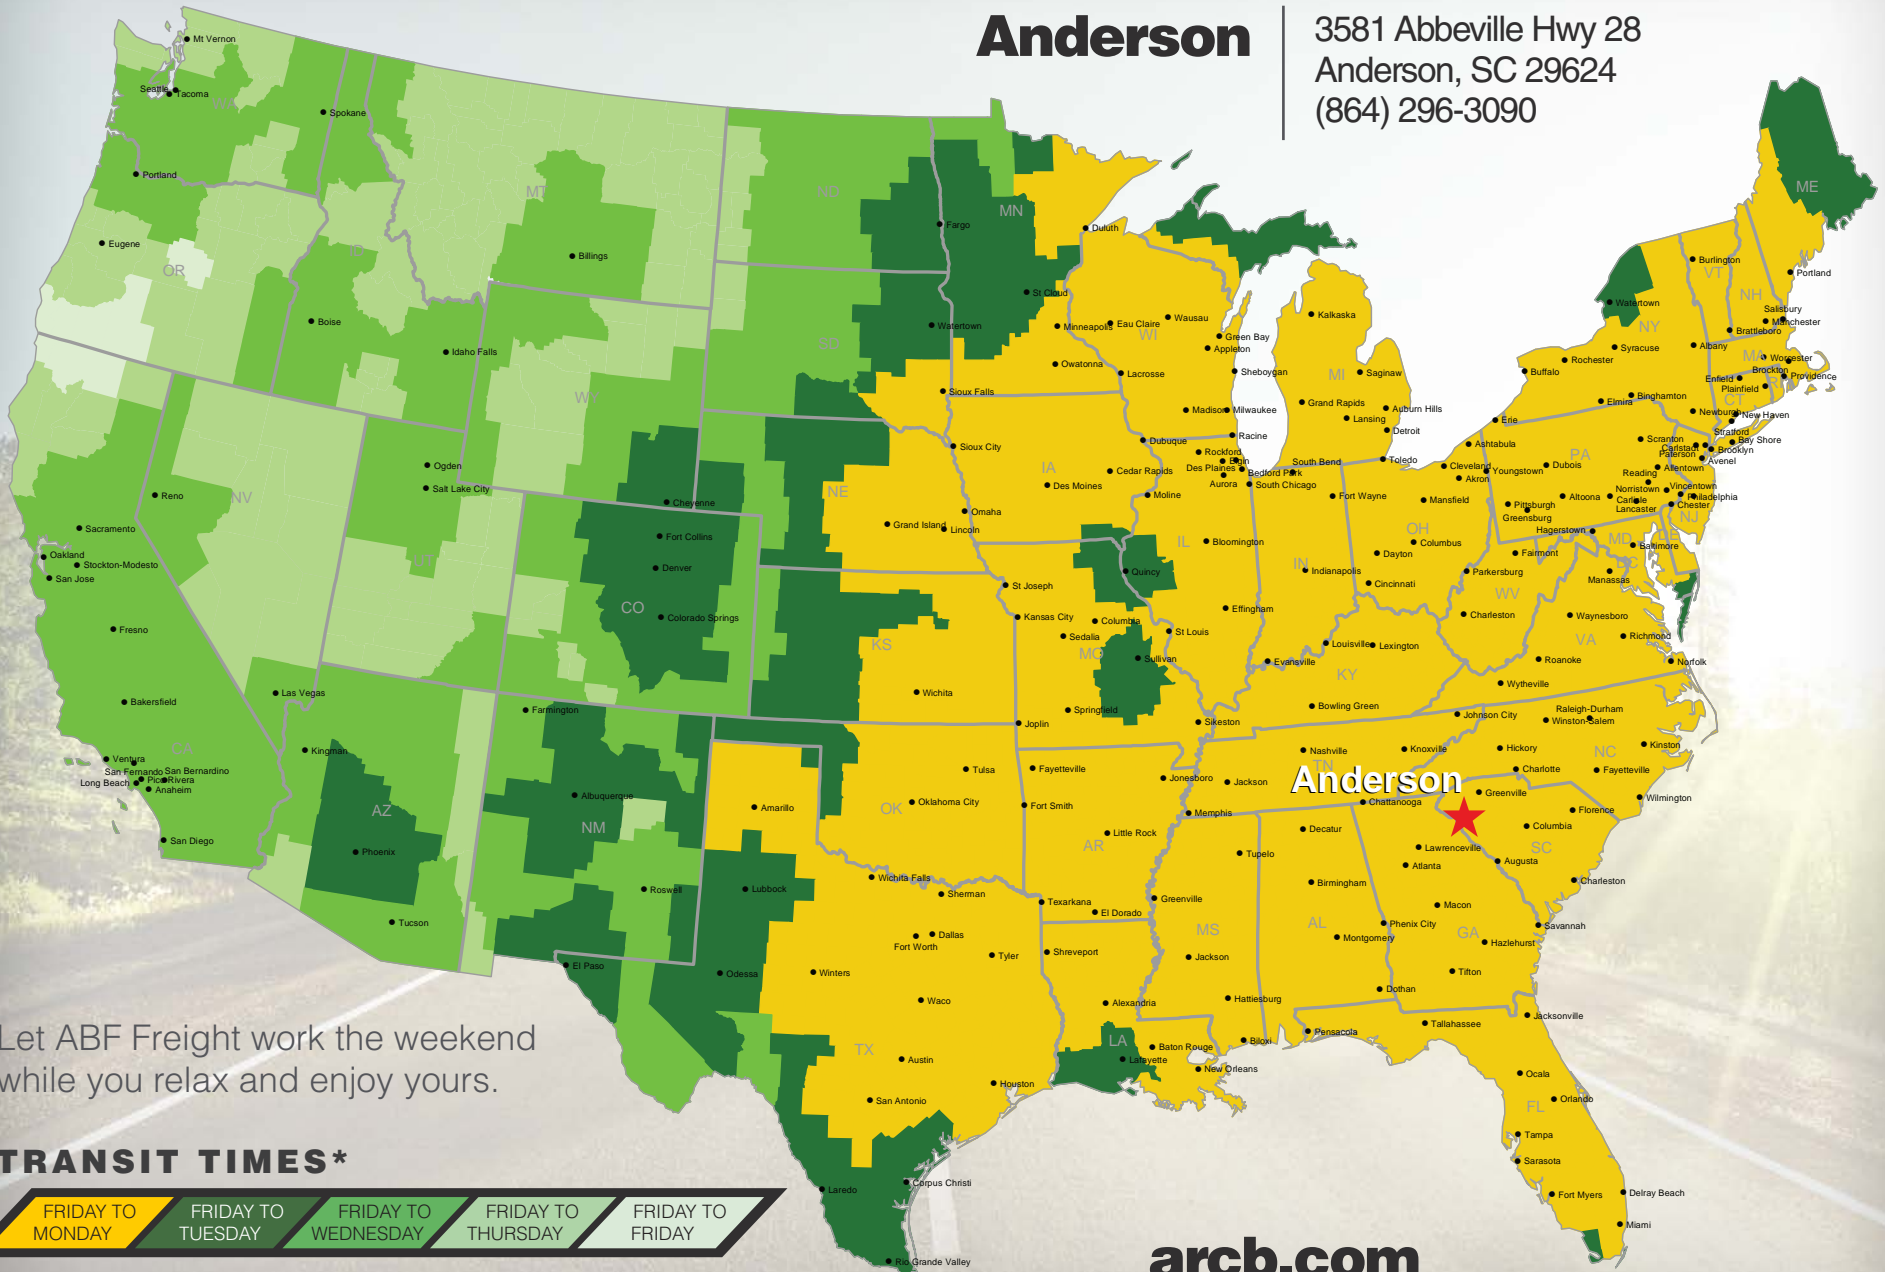

Anderson

3581 Abbeville Hwy 28
Anderson, SC 29624
(864) 296-3090

Let ABF Freight work the weekend while you relax and enjoy yours.

TRANSIT TIMES*

*Map graphically represents outbound transit times to service centers and is for illustrative purposes only. For a specific transit request, visit arcb.com or contact your account manager.