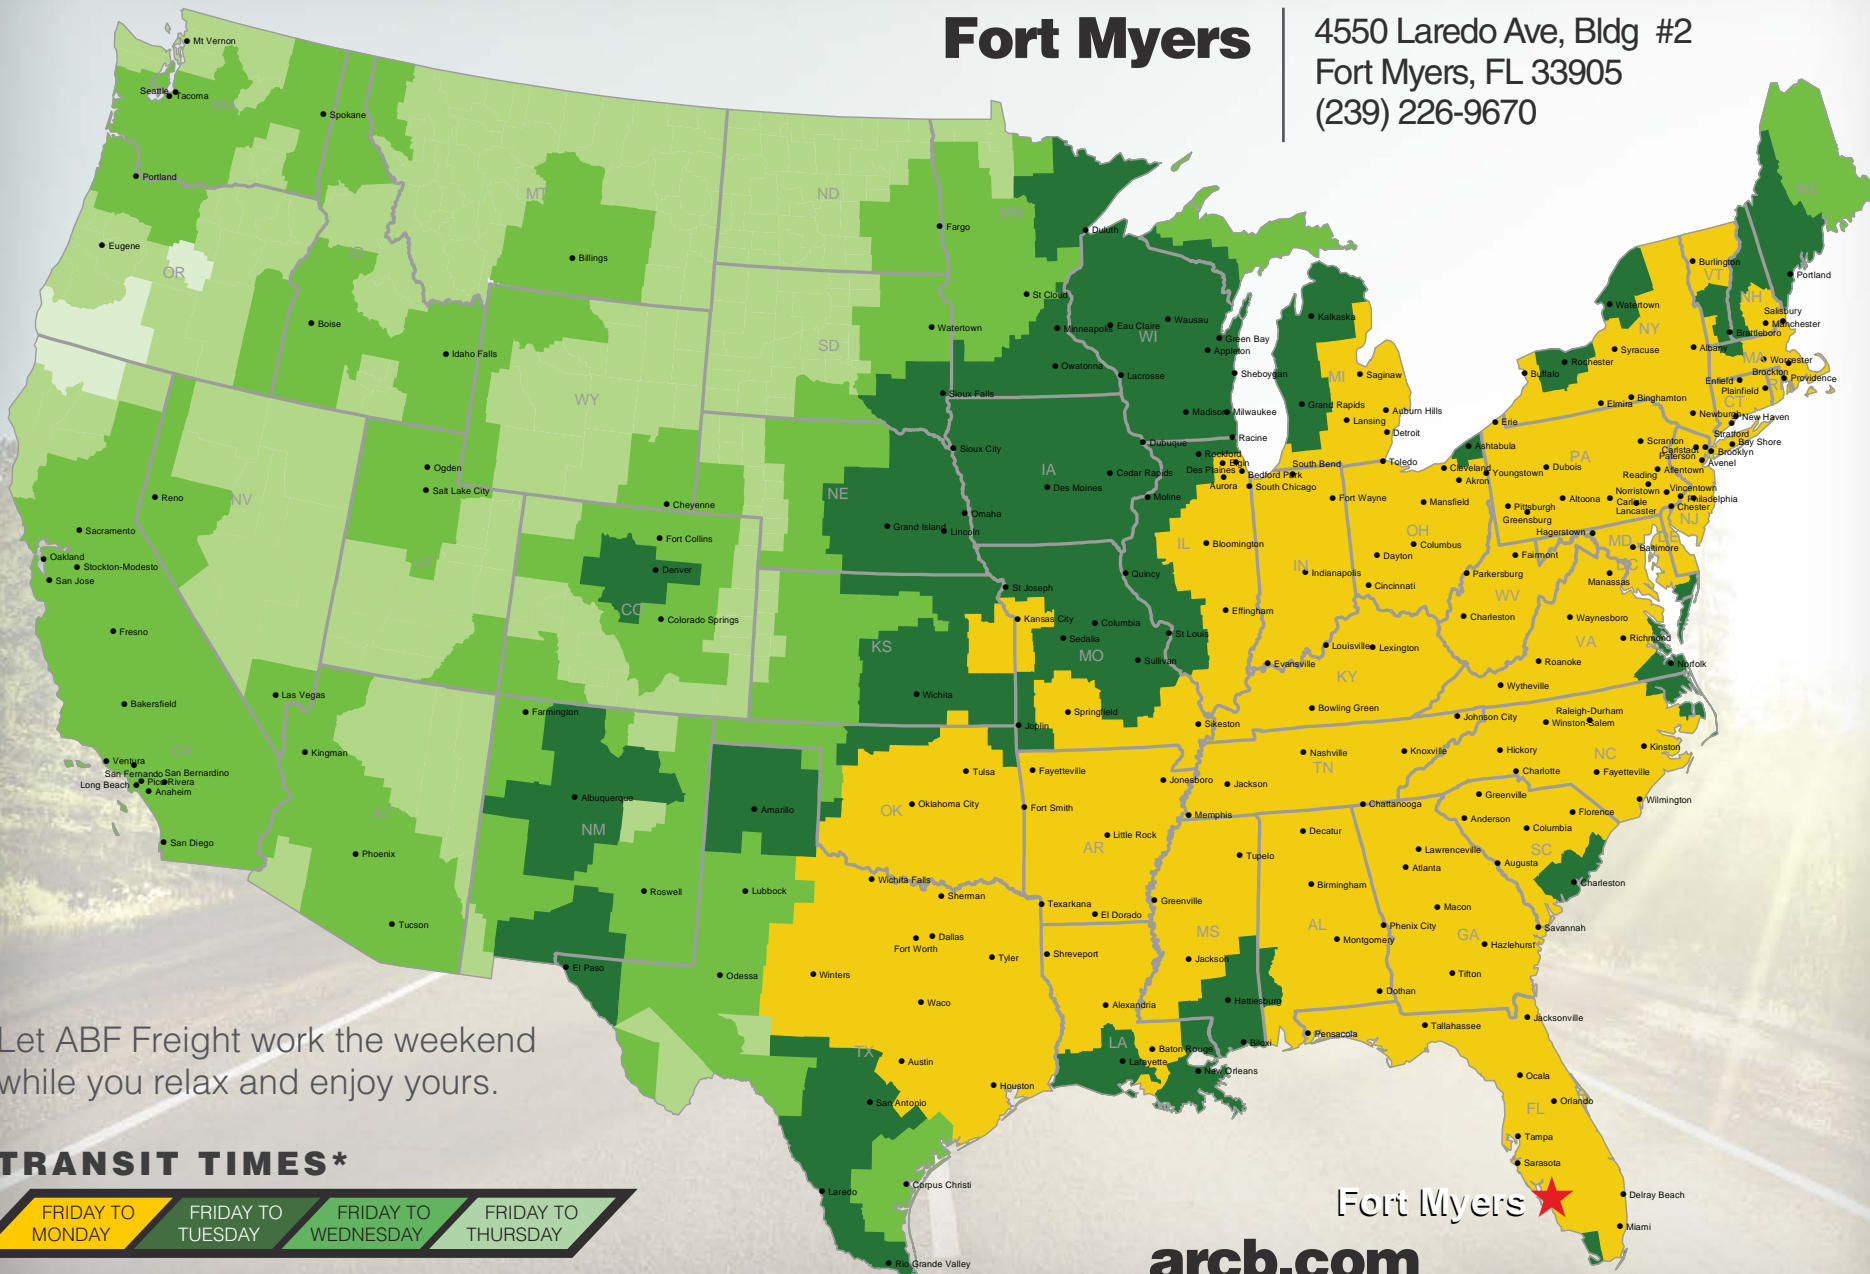

### Fort Myers

4550 Laredo Ave, Bldg #2  
 Fort Myers, FL 33905  
 (239) 226-9670

Let ABF Freight work the weekend while you relax and enjoy yours.

#### TRANSIT TIMES\*

\*Map graphically represents outbound transit times to service centers and is for illustrative purposes only. For a specific transit request, visit [arcb.com](http://arcb.com) or contact your account manager.