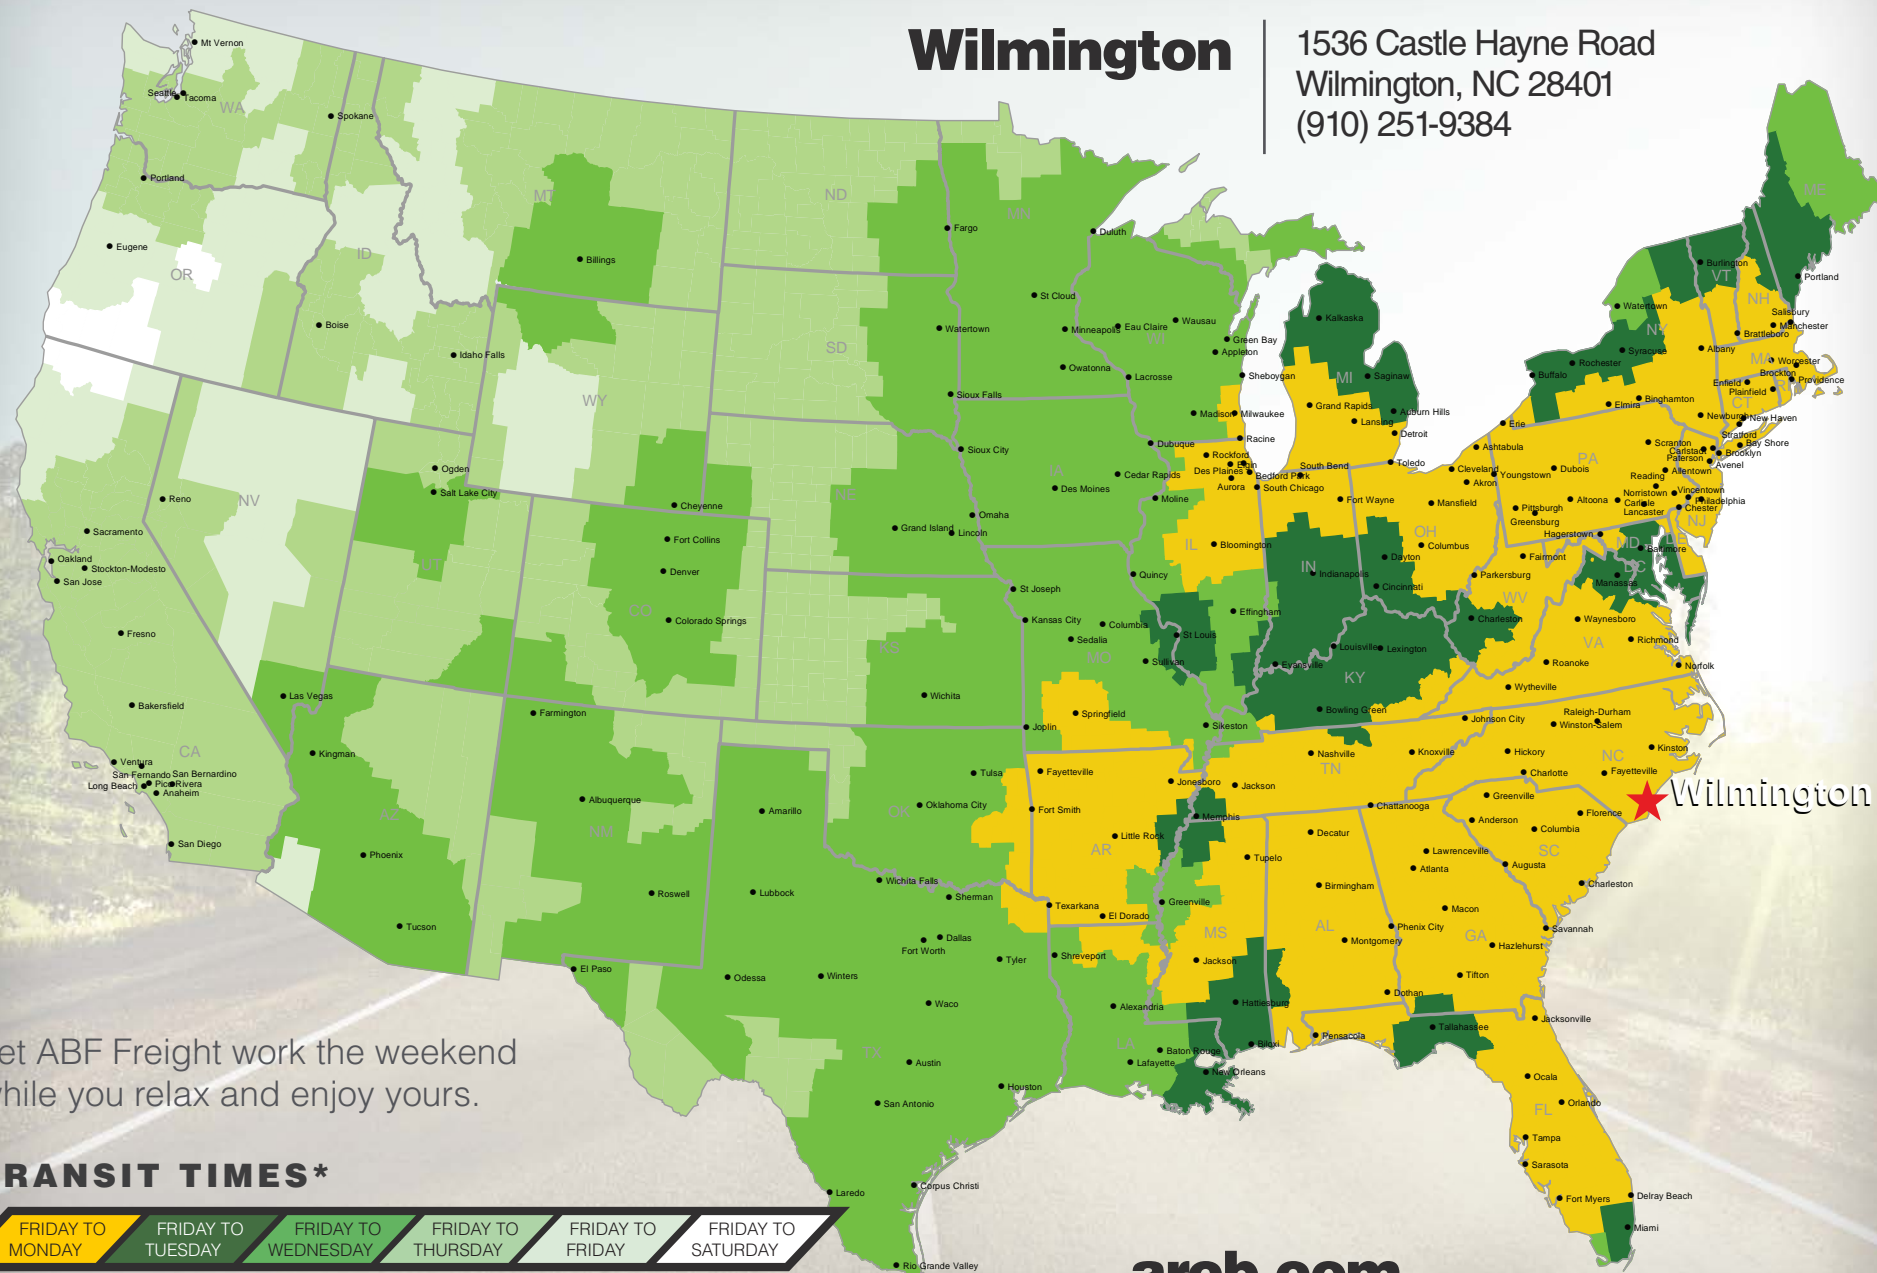

Wilmington

1536 Castle Hayne Road
 Wilmington, NC 28401
 (910) 251-9384

Let ABF Freight work the weekend while you relax and enjoy yours.

TRANSIT TIMES*

*Map graphically represents outbound transit times to service centers and is for illustrative purposes only. For a specific transit request, visit arcb.com or contact your account manager.