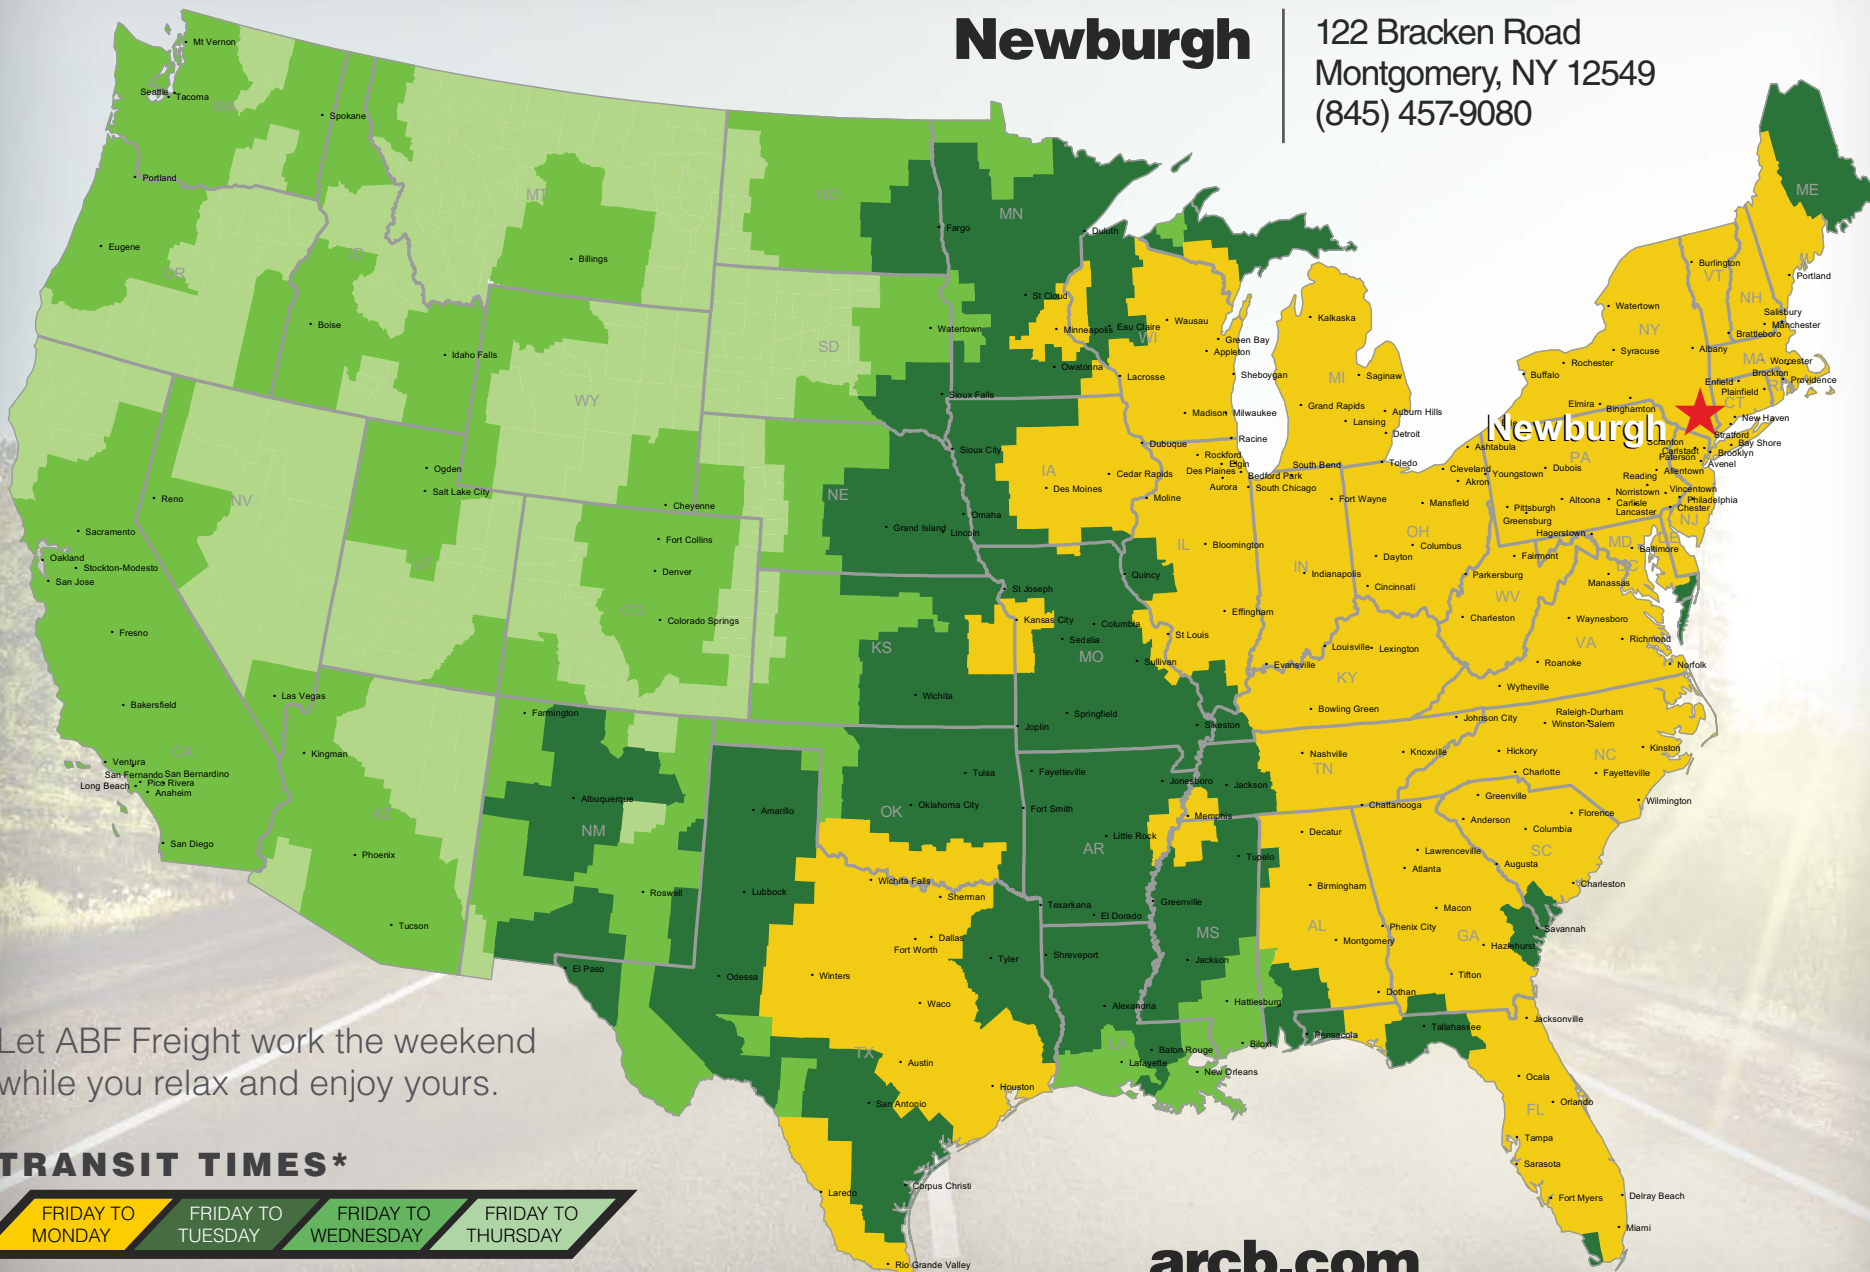

Newburgh

122 Bracken Road
Montgomery, NY 12549
(845) 457-9080

Let ABF Freight work the weekend while you relax and enjoy yours.

TRANSIT TIMES*

FRIDAY TO MONDAY

FRIDAY TO TUESDAY

FRIDAY TO WEDNESDAY

FRIDAY TO THURSDAY

arcb.com

*Map graphically represents outbound transit times to service centers and is for illustrative purposes only. For a specific transit request, visit arcb.com or contact your account manager.

022018-321