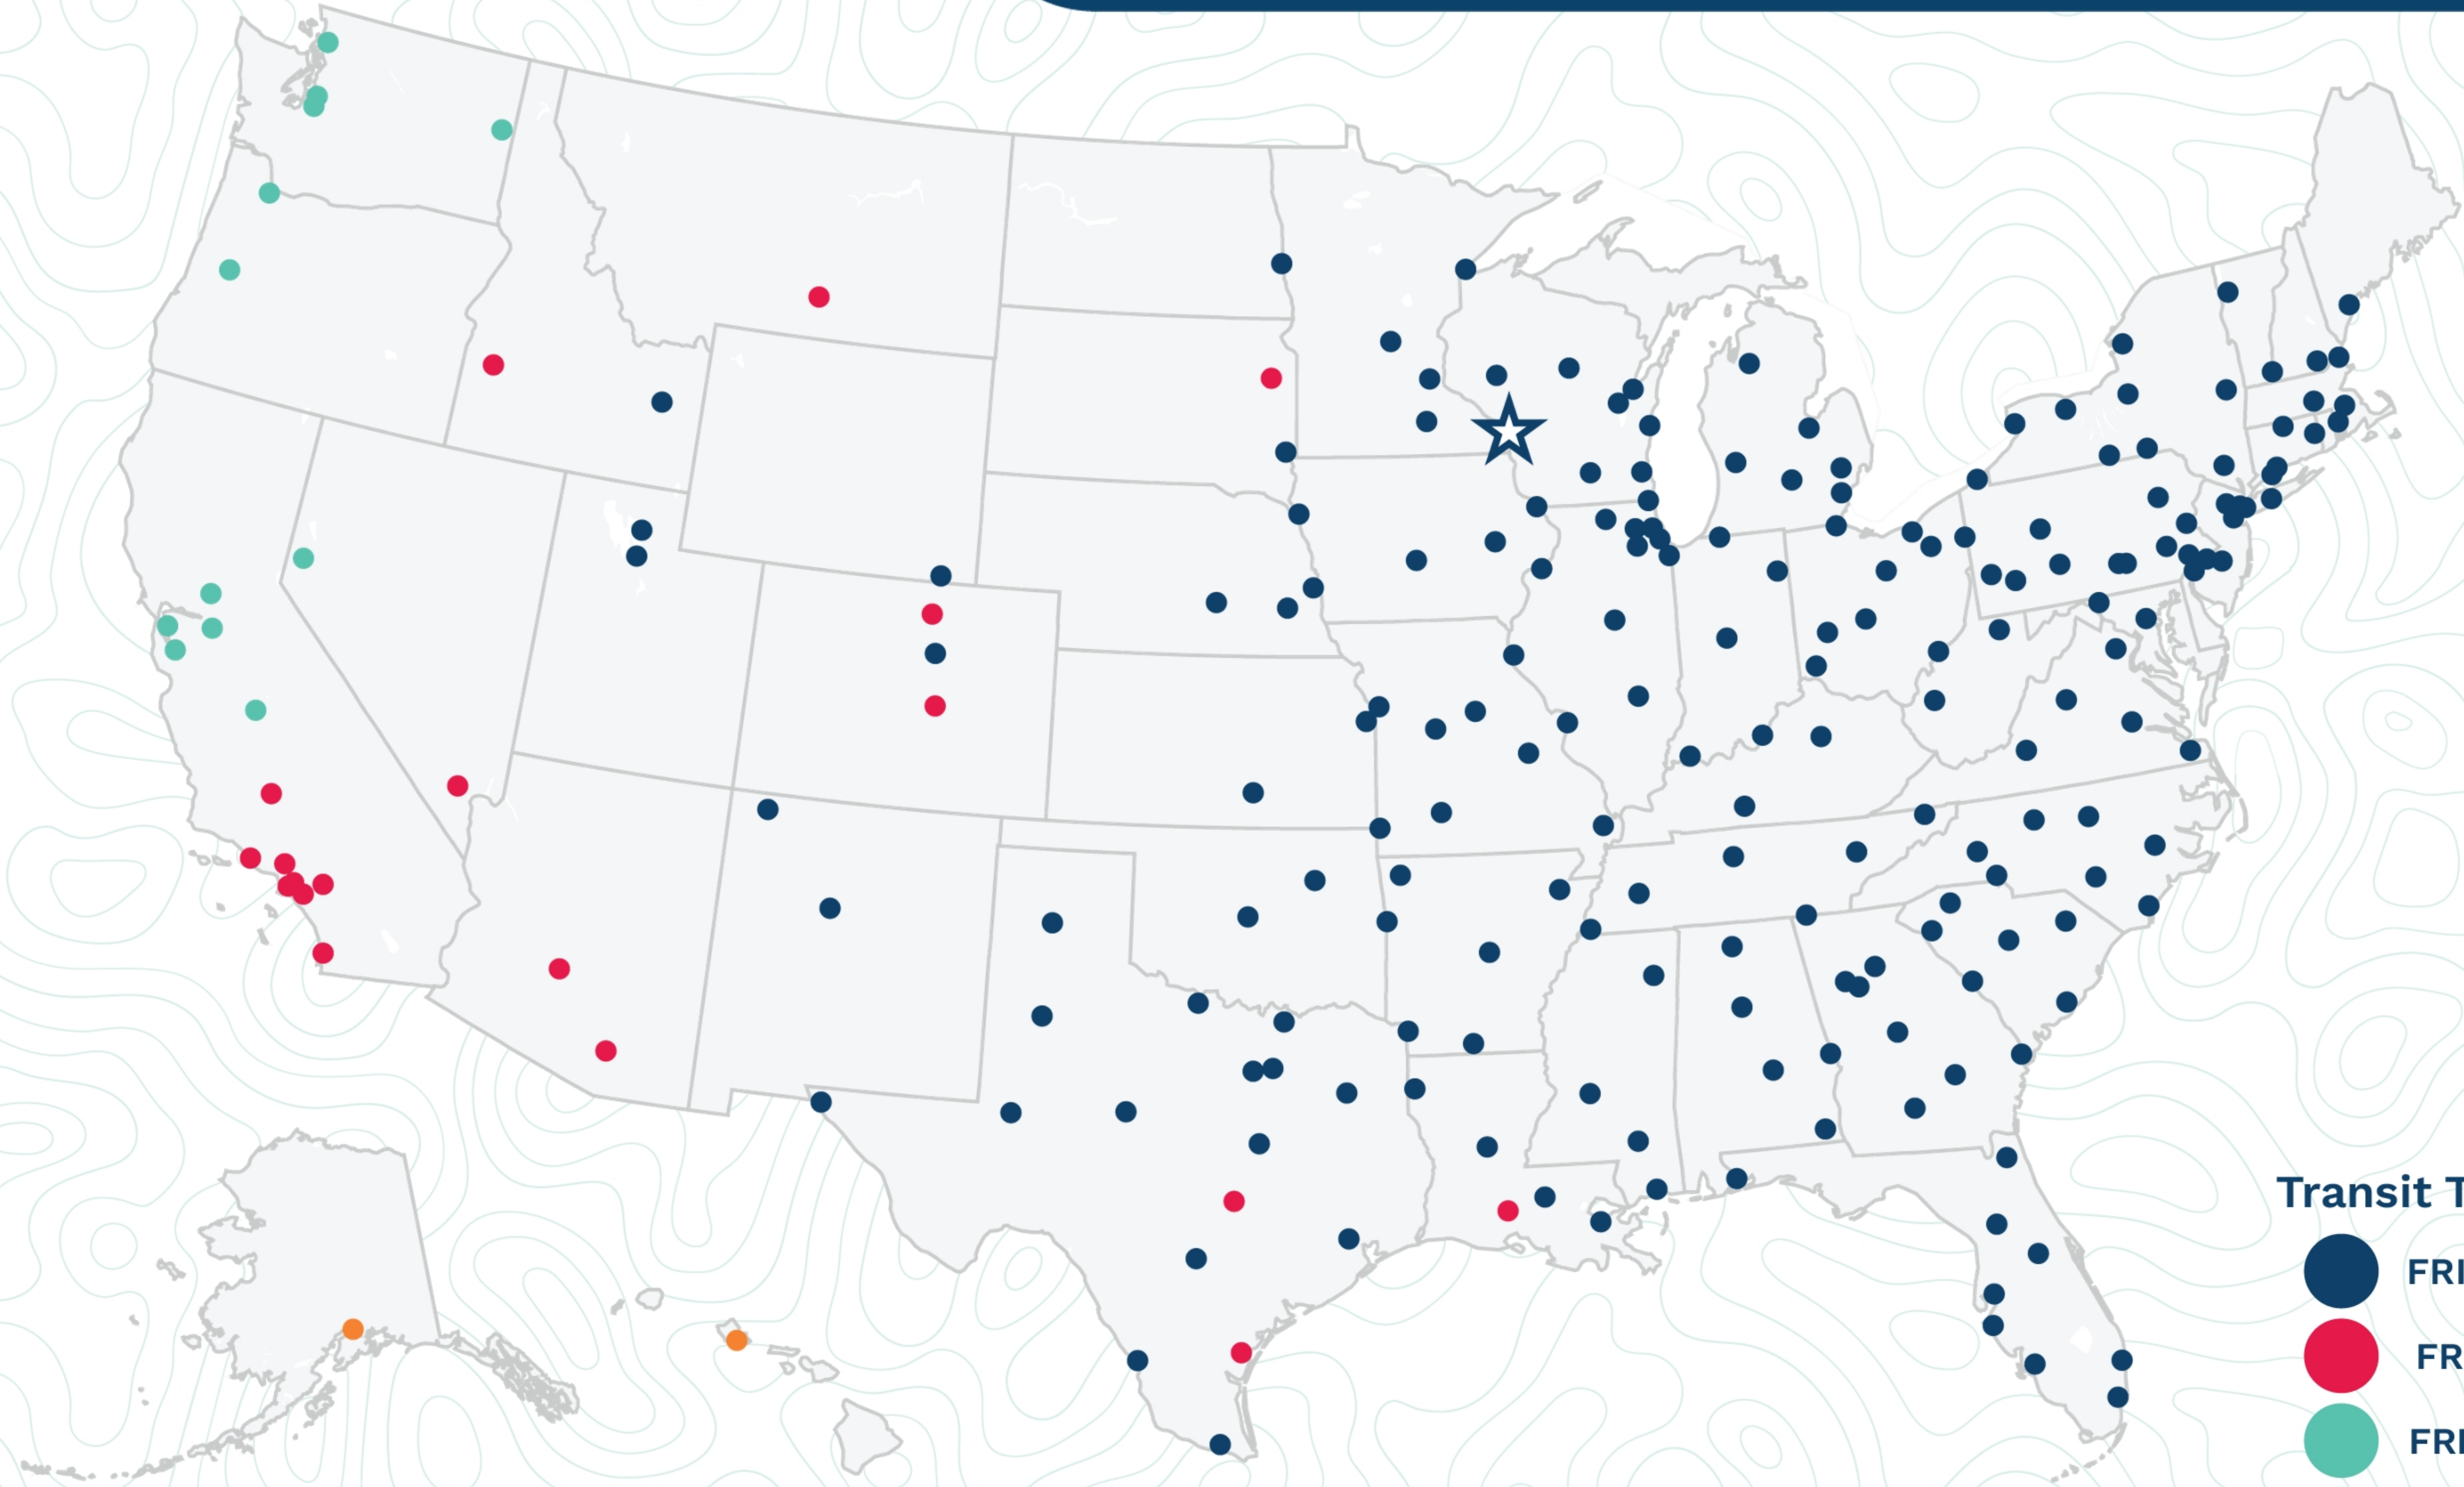

Lacrosse

2615 Hemstock St  
La Crosse, WI 54603  
(608) 781-4110

Transit Times\*

- FRI-MON
- FRI-TUE
- FRI-WED
- FRI-THU
- FRI-FRI
- 1 WEEK +

\*Map graphically represents outbound transit times to service centers and is for illustrative purposes only.