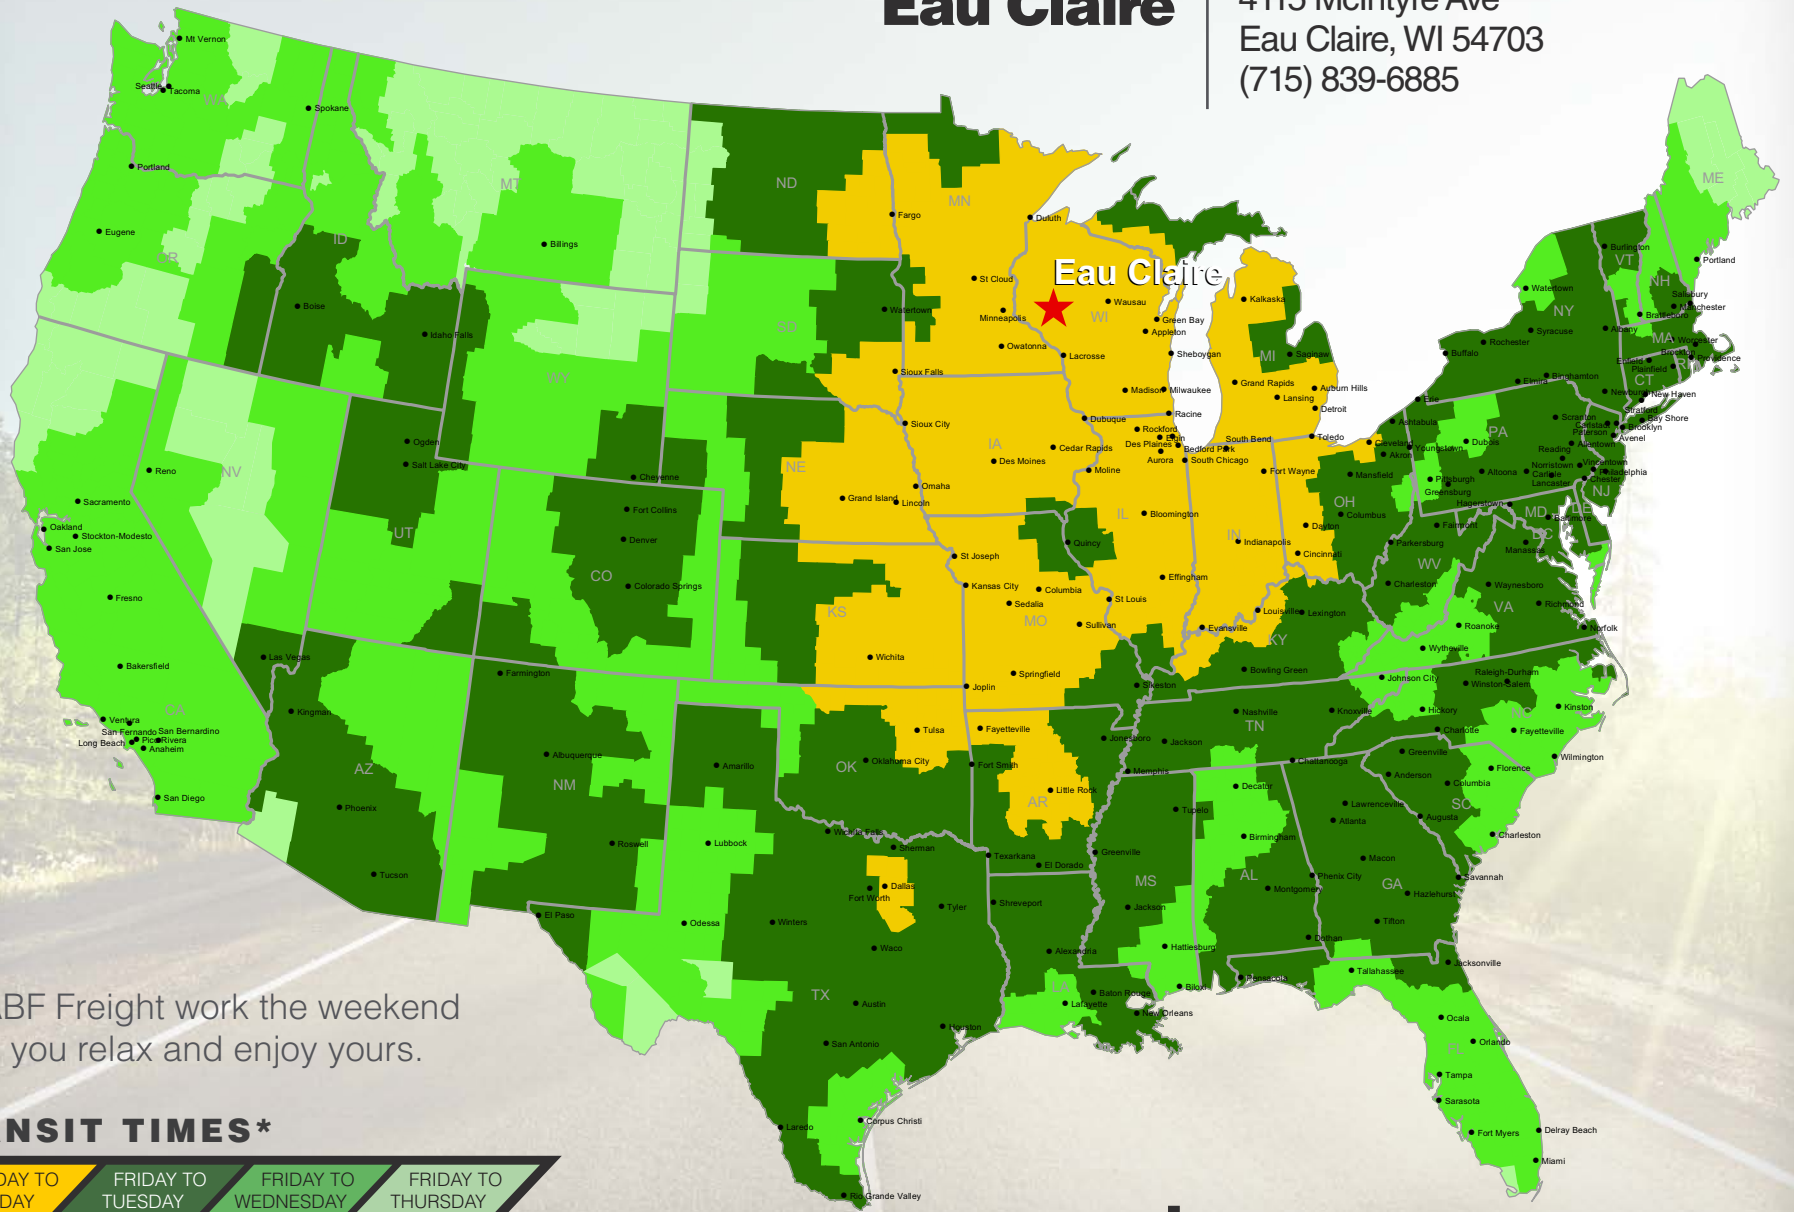

Eau Claire

4115 McIntyre Ave
 Eau Claire, WI 54703
 (715) 839-6885

Let ABF Freight work the weekend while you relax and enjoy yours.

TRANSIT TIMES*

FRIDAY TO MONDAY

FRIDAY TO TUESDAY

FRIDAY TO WEDNESDAY

FRIDAY TO THURSDAY

*Map graphically represents outbound transit times to service centers and is for illustrative purposes only. For a specific transit request, visit arcb.com or contact your account manager.

arcb.com

022018-331