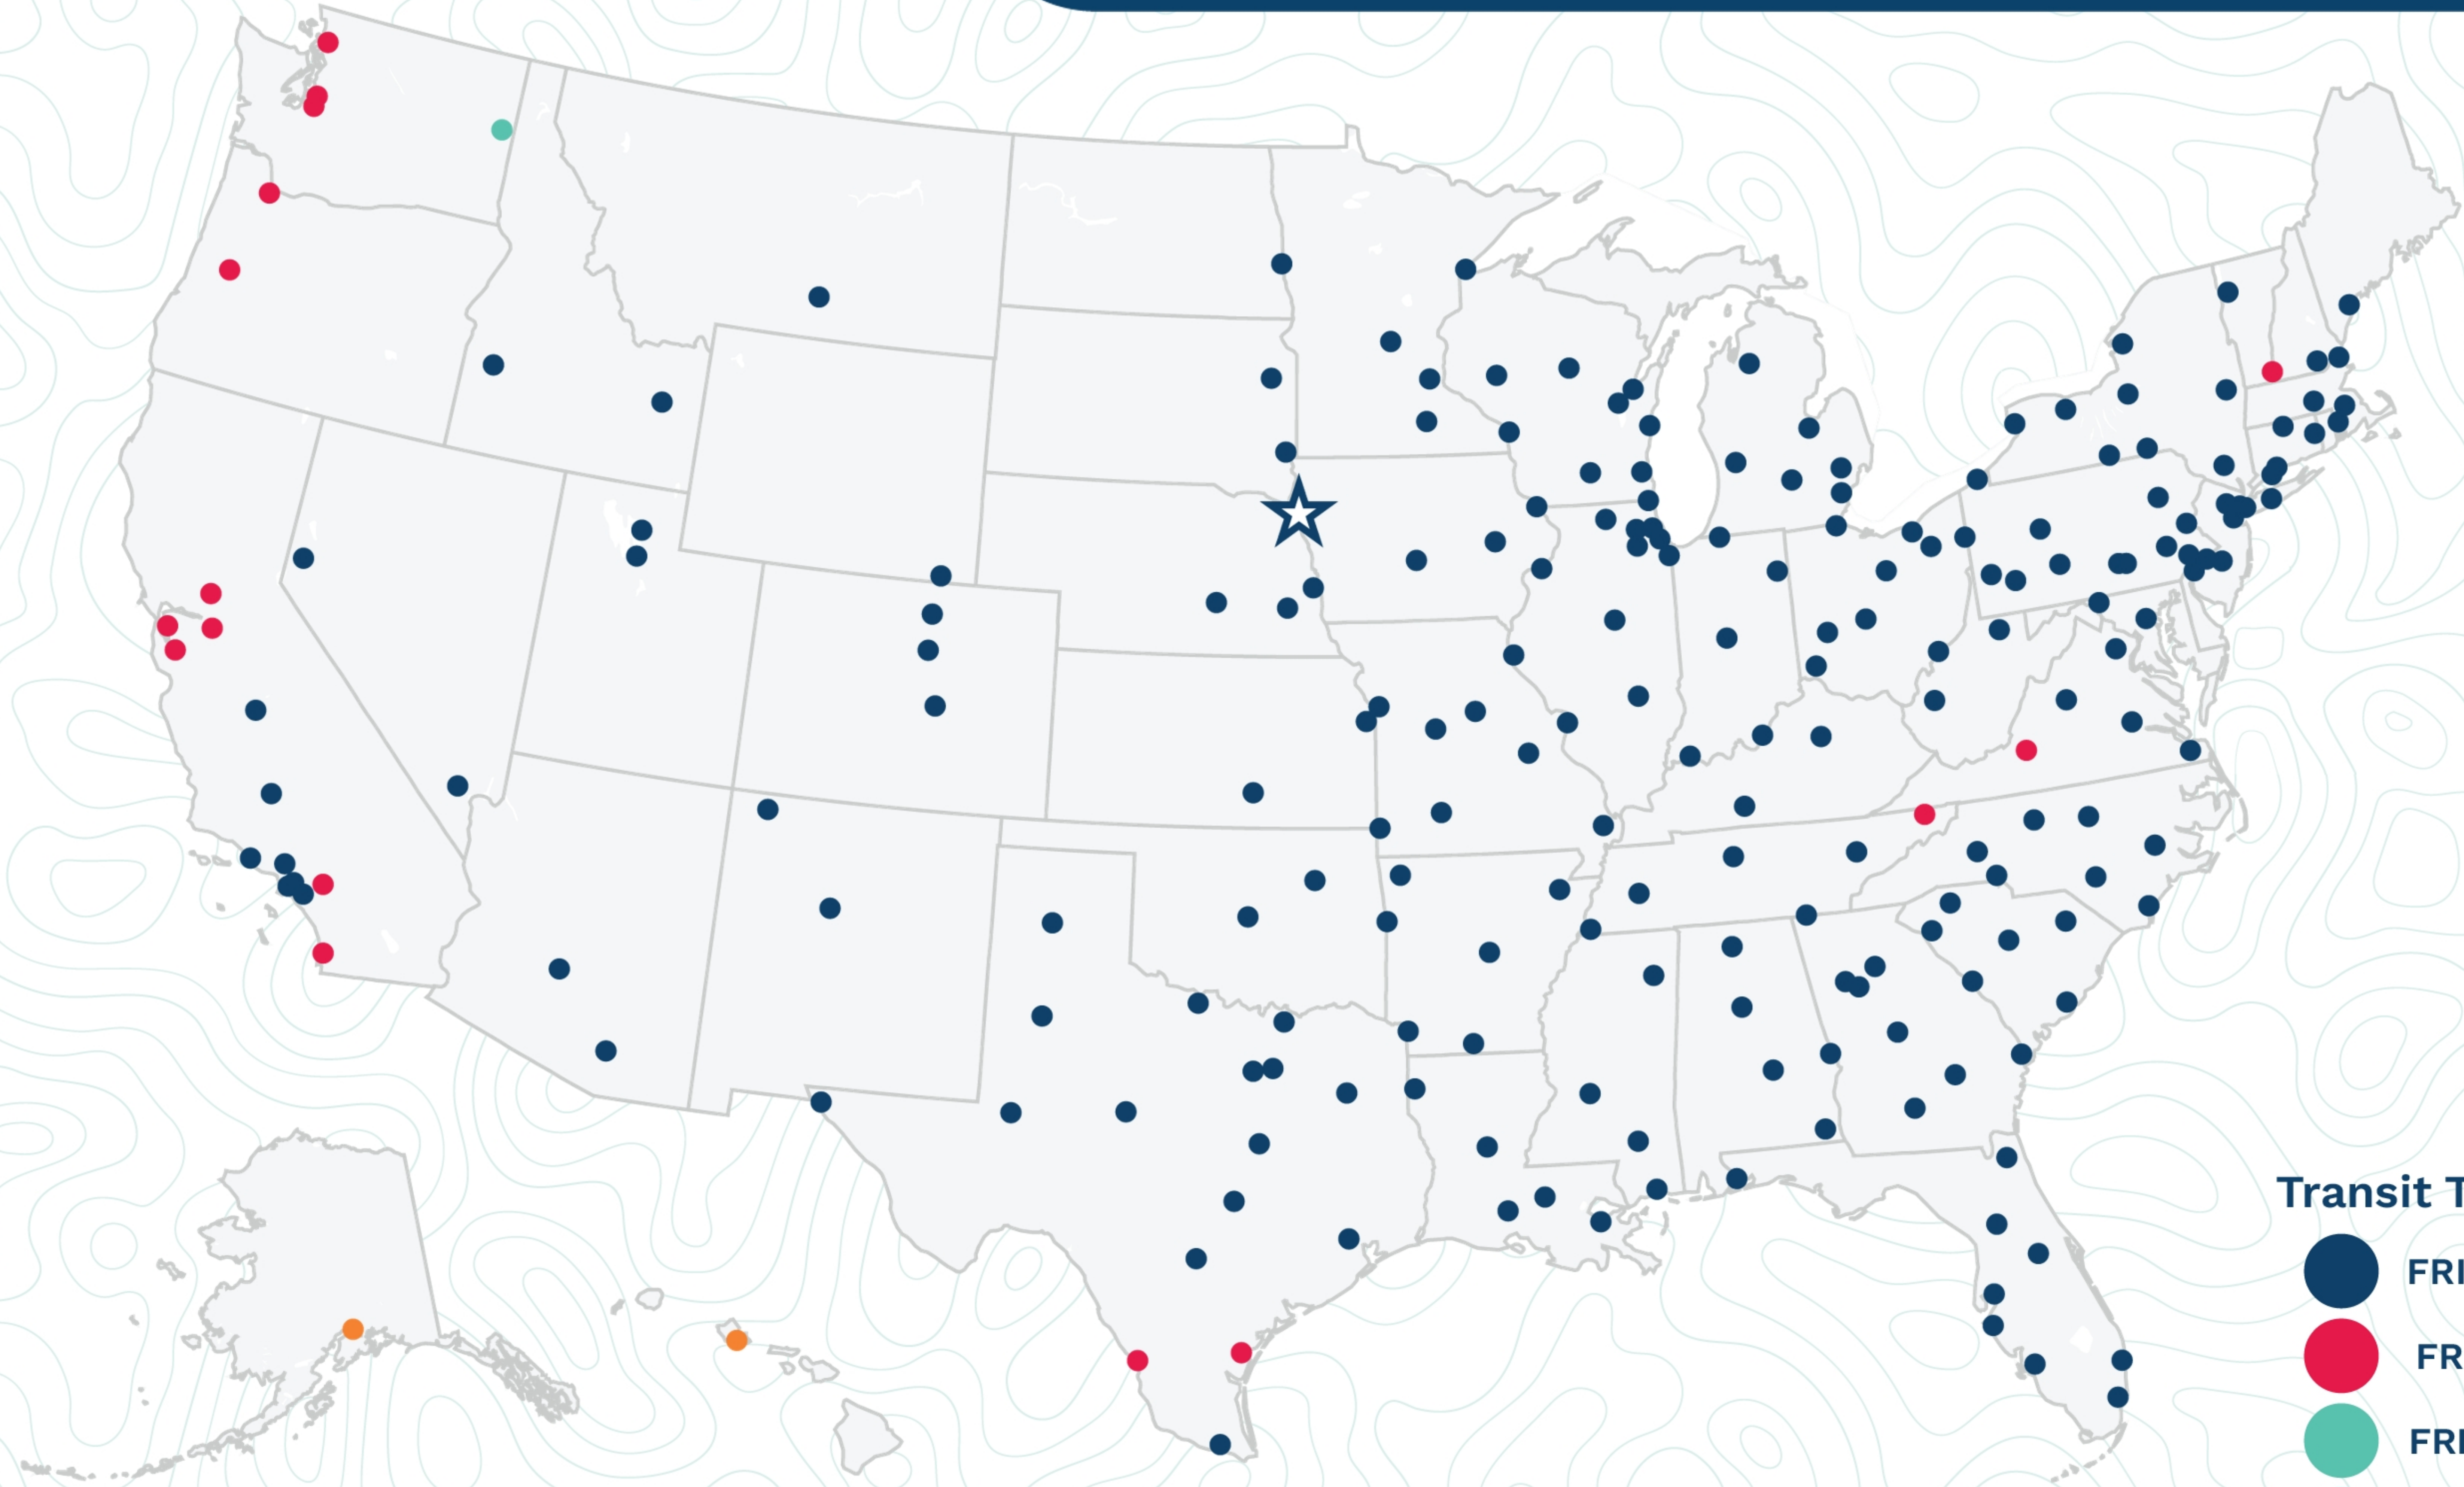

Sioux City

1420 Steuben St
Sioux City, IA 51105
(712) 252-5605

Transit Times*

- FRI-MON
- FRI-TUE
- FRI-WED
- FRI-THU
- FRI-FRI
- 1 WEEK +

*Map graphically represents outbound transit times to service centers and is for illustrative purposes only.