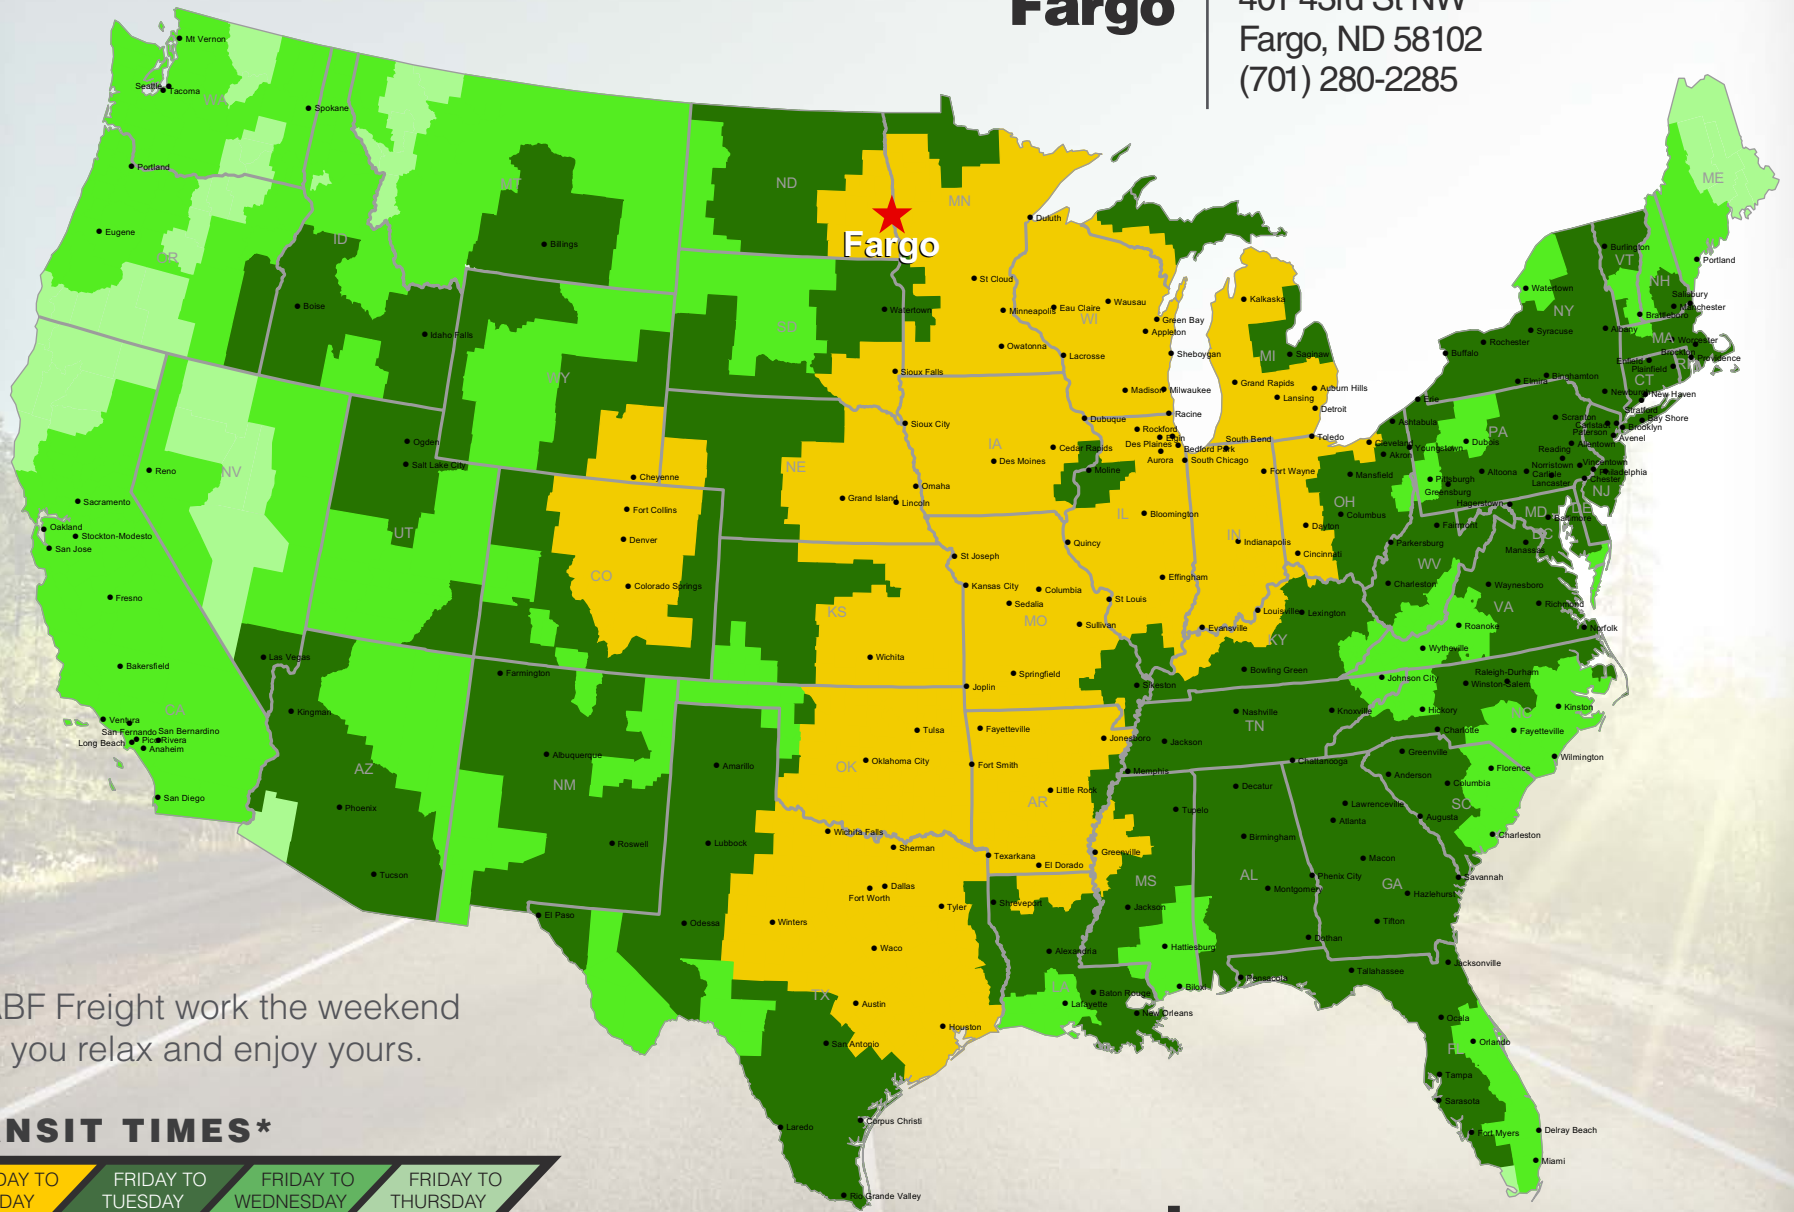

Fargo

401 43rd St NW
 Fargo, ND 58102
 (701) 280-2285

Let ABF Freight work the weekend while you relax and enjoy yours.

TRANSIT TIMES*

*Map graphically represents outbound transit times to service centers and is for illustrative purposes only. For a specific transit request, visit arcb.com or contact your account manager.