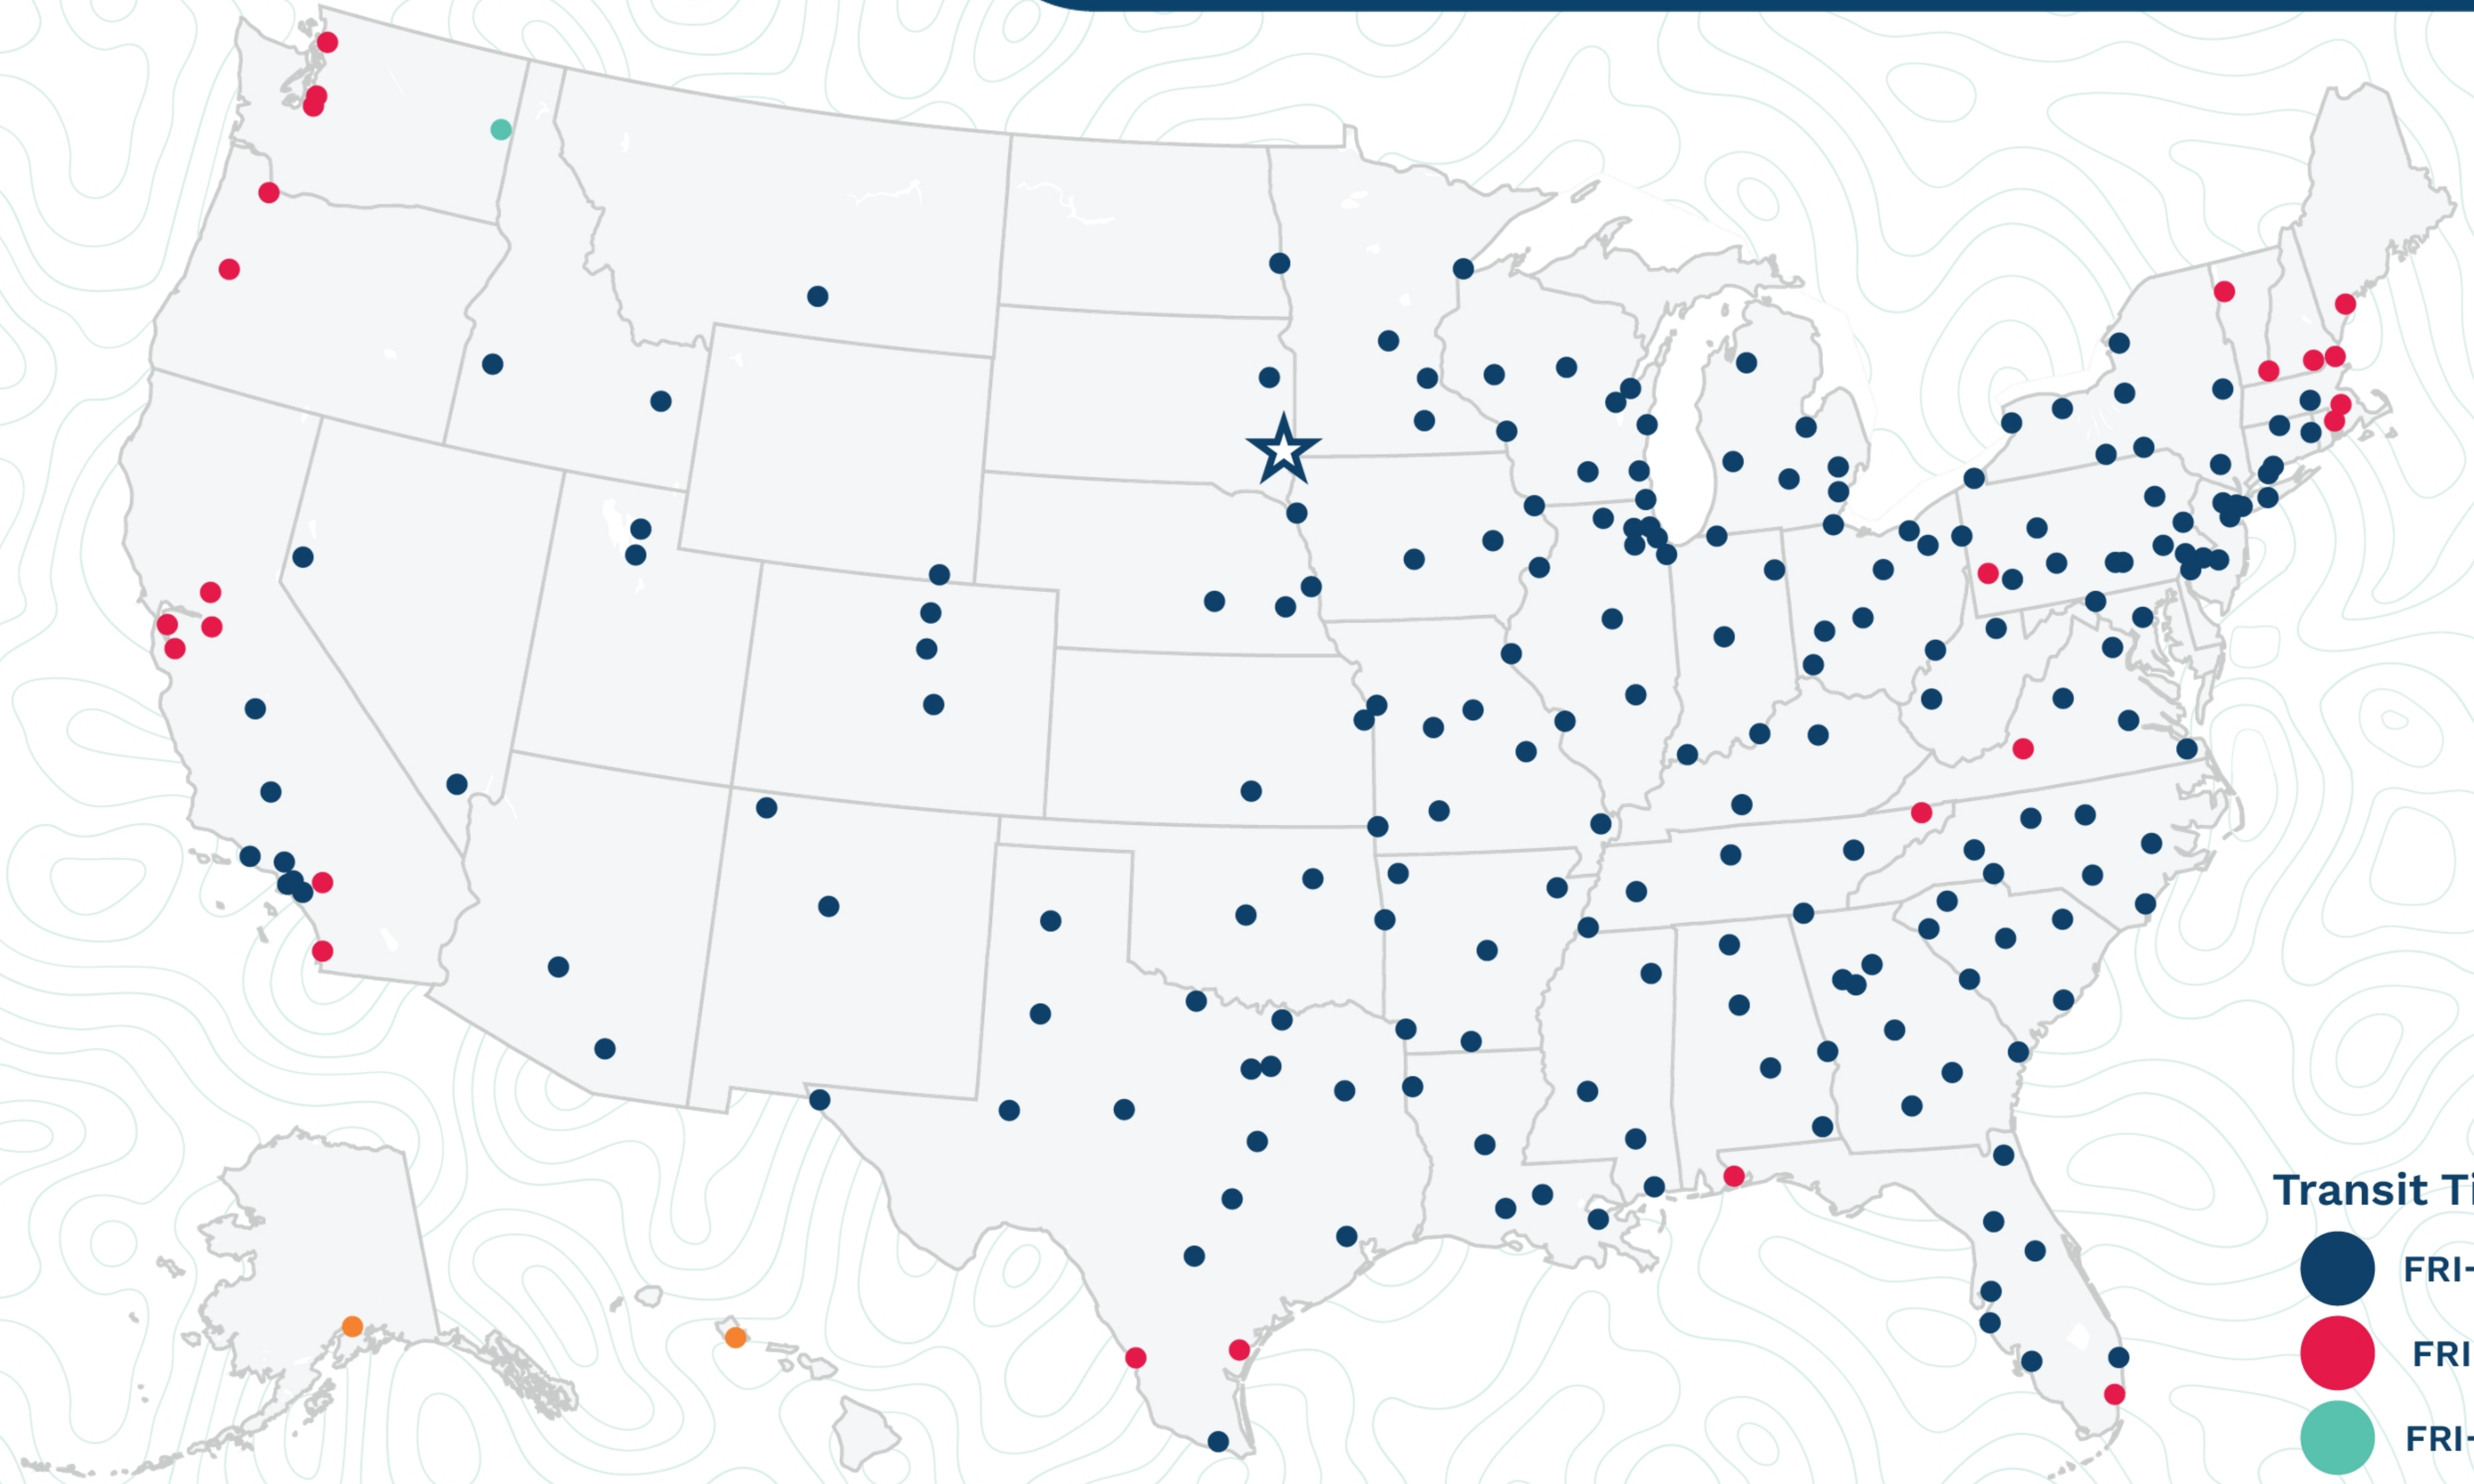

Sioux Falls

900 E 50th St N
Sioux Falls, SD 57104
(605) 336-2944

Transit Times*

- FRI-MON
- FRI-TUE
- FRI-WED
- FRI-THU
- FRI-FRI
- 1 WEEK +

*Map graphically represents outbound transit times to service centers and is for illustrative purposes only.