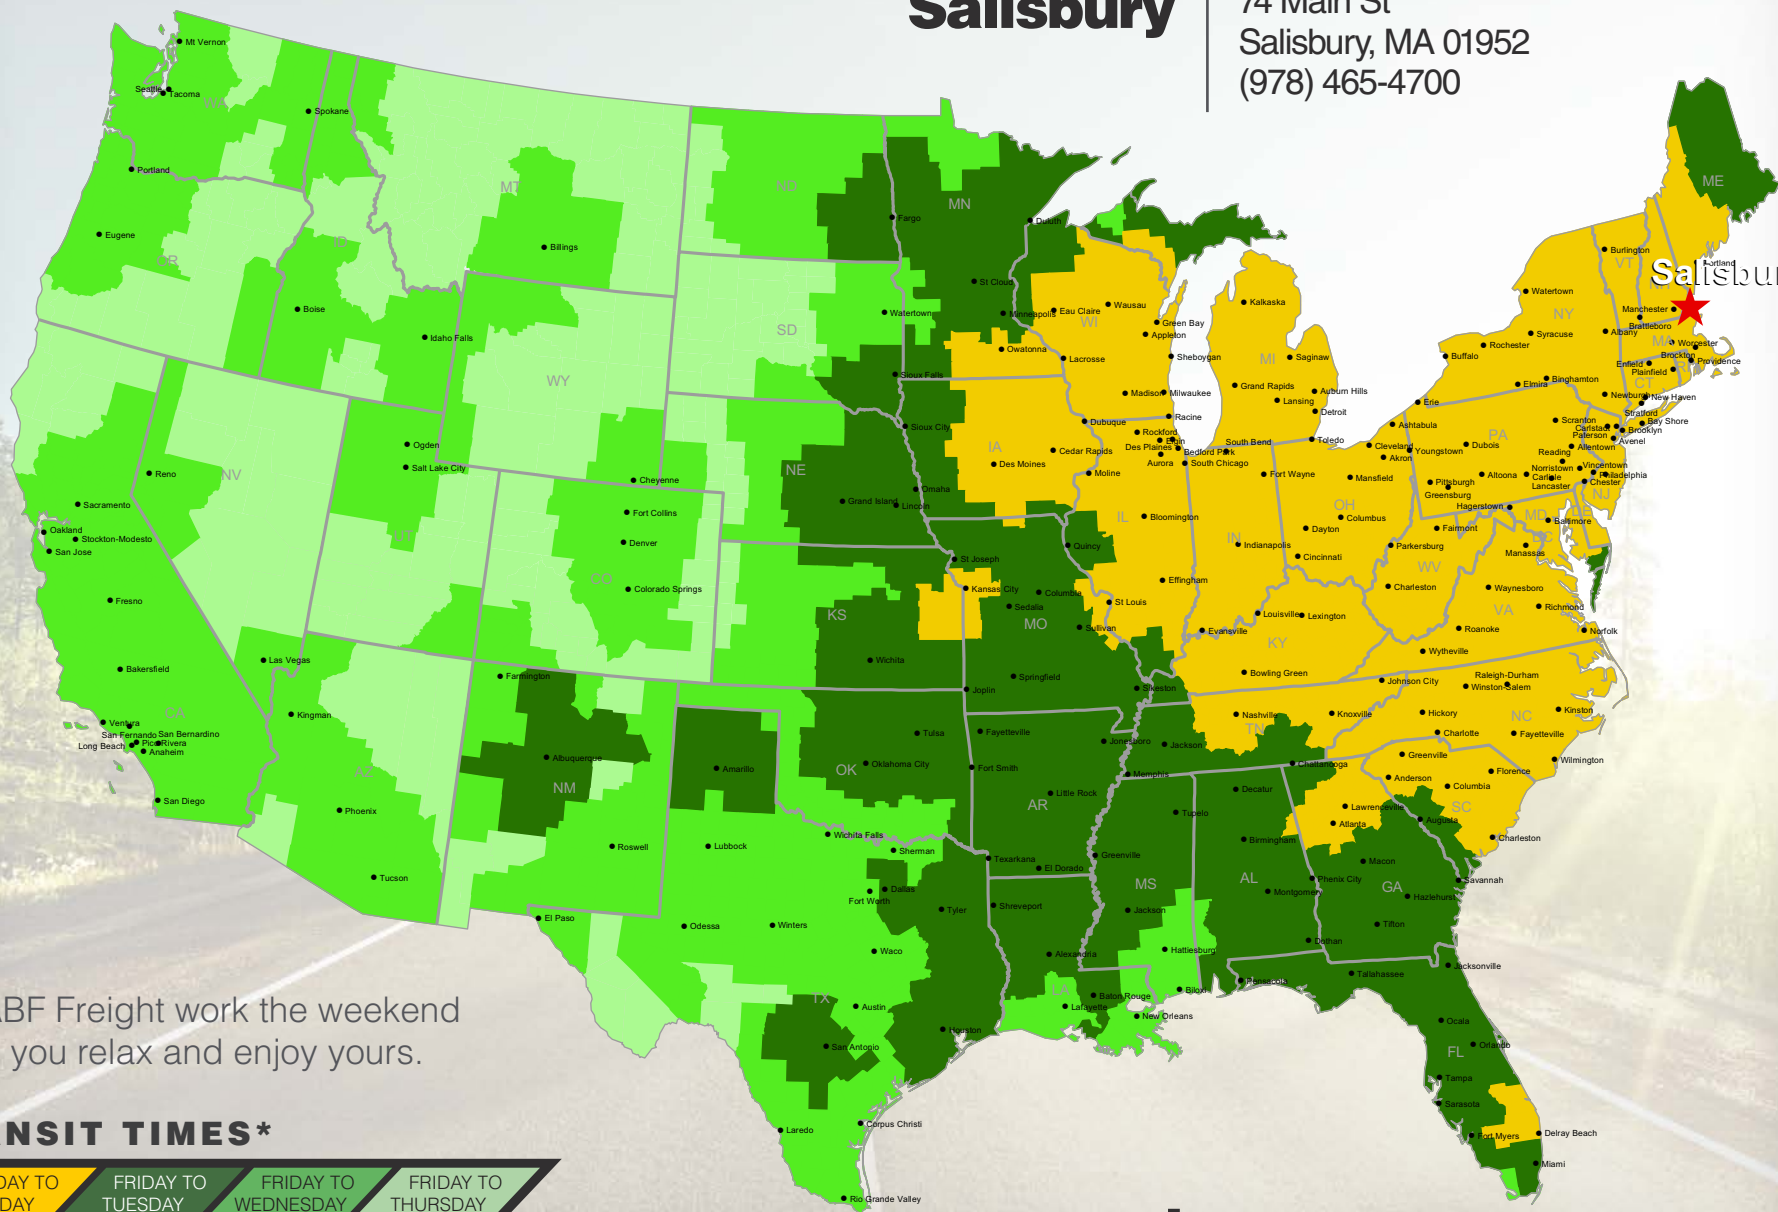

Salisbury

74 Main St
Salisbury, MA 01952
(978) 465-4700

Salisbury

Let ABF Freight work the weekend while you relax and enjoy yours.

TRANSIT TIMES*

FRIDAY TO MONDAY

FRIDAY TO TUESDAY

FRIDAY TO WEDNESDAY

FRIDAY TO THURSDAY

*Map graphically represents outbound transit times to service centers and is for illustrative purposes only. For a specific transit request, visit arcb.com or contact your account manager.