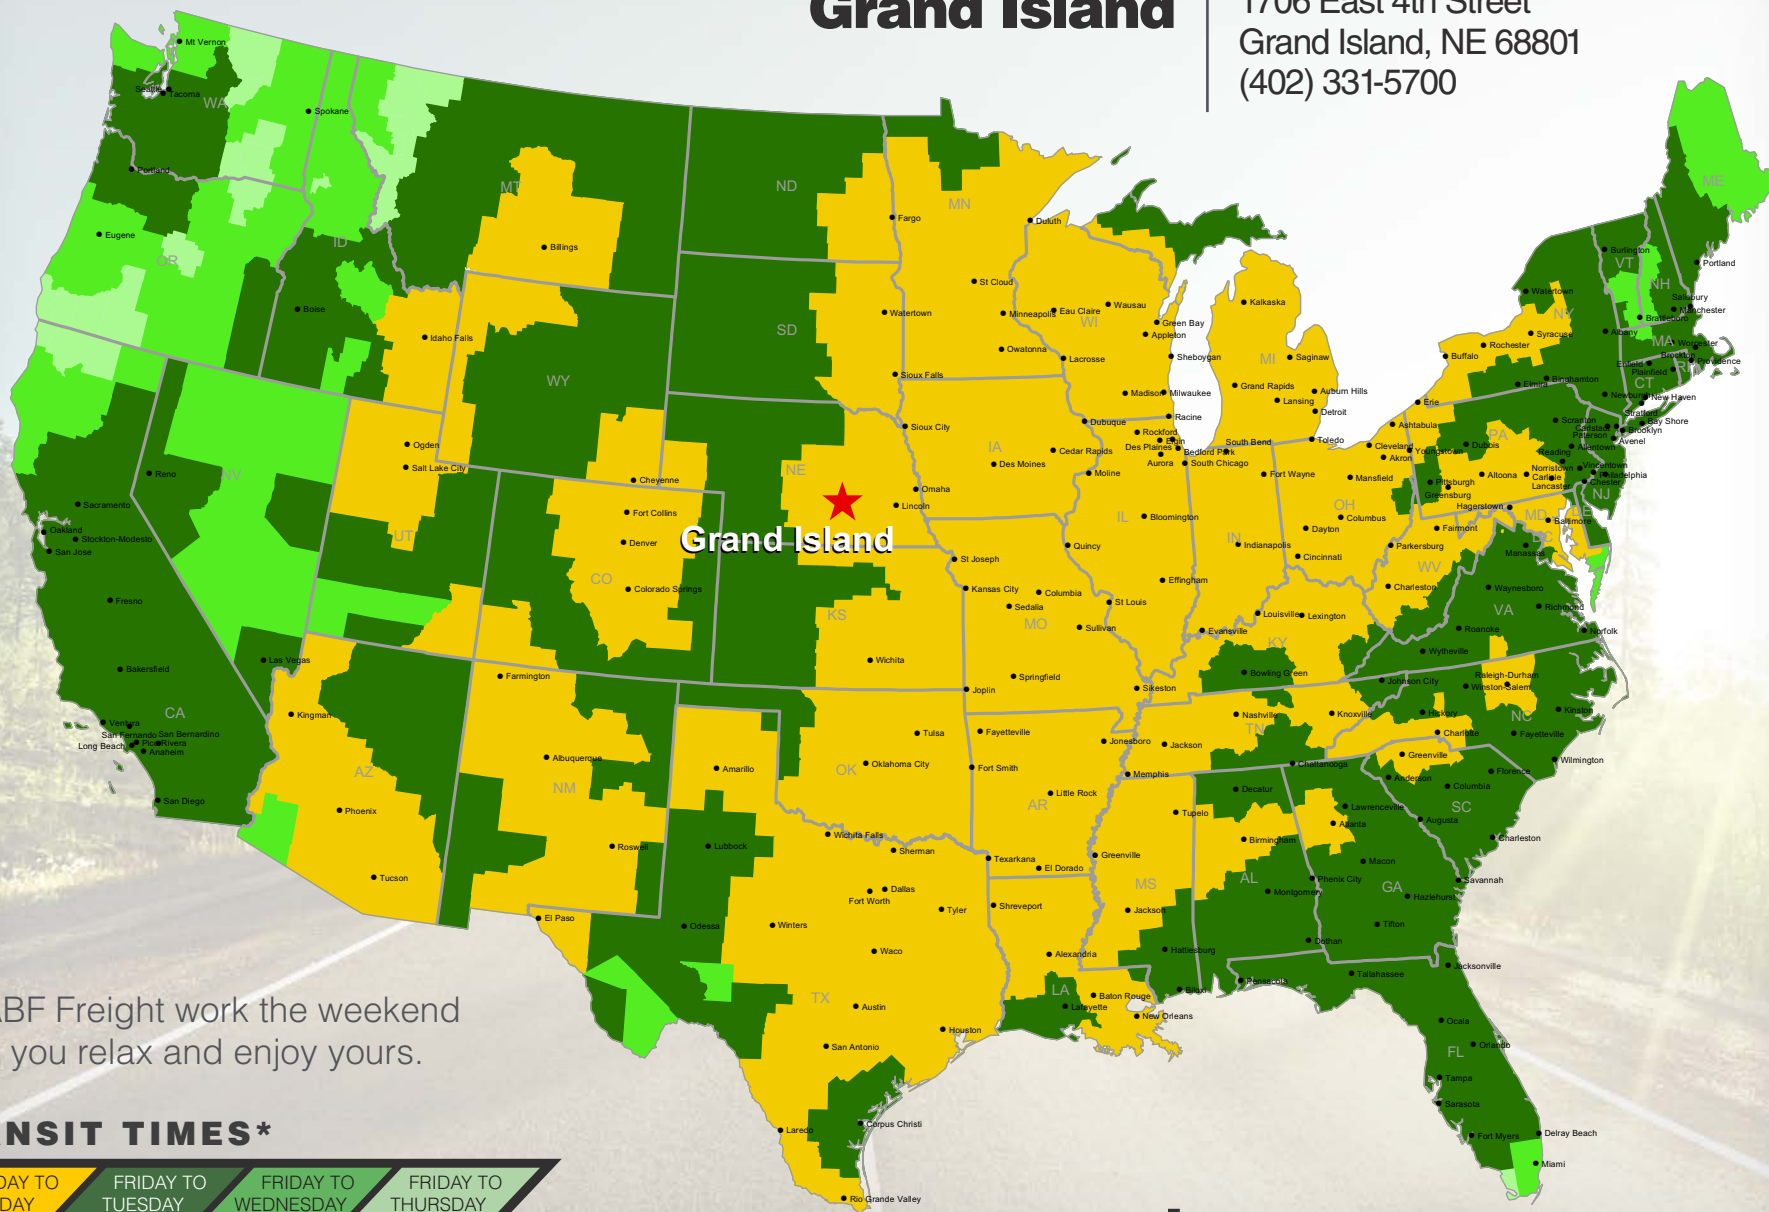

Grand Island

1706 East 4th Street
 Grand Island, NE 68801
 (402) 331-5700

Grand Island

Let ABF Freight work the weekend while you relax and enjoy yours.

TRANSIT TIMES*

FRIDAY TO MONDAY

FRIDAY TO TUESDAY

FRIDAY TO WEDNESDAY

FRIDAY TO THURSDAY

*Map graphically represents outbound transit times to service centers and is for illustrative purposes only. For a specific transit request, visit arcb.com or contact your account manager.