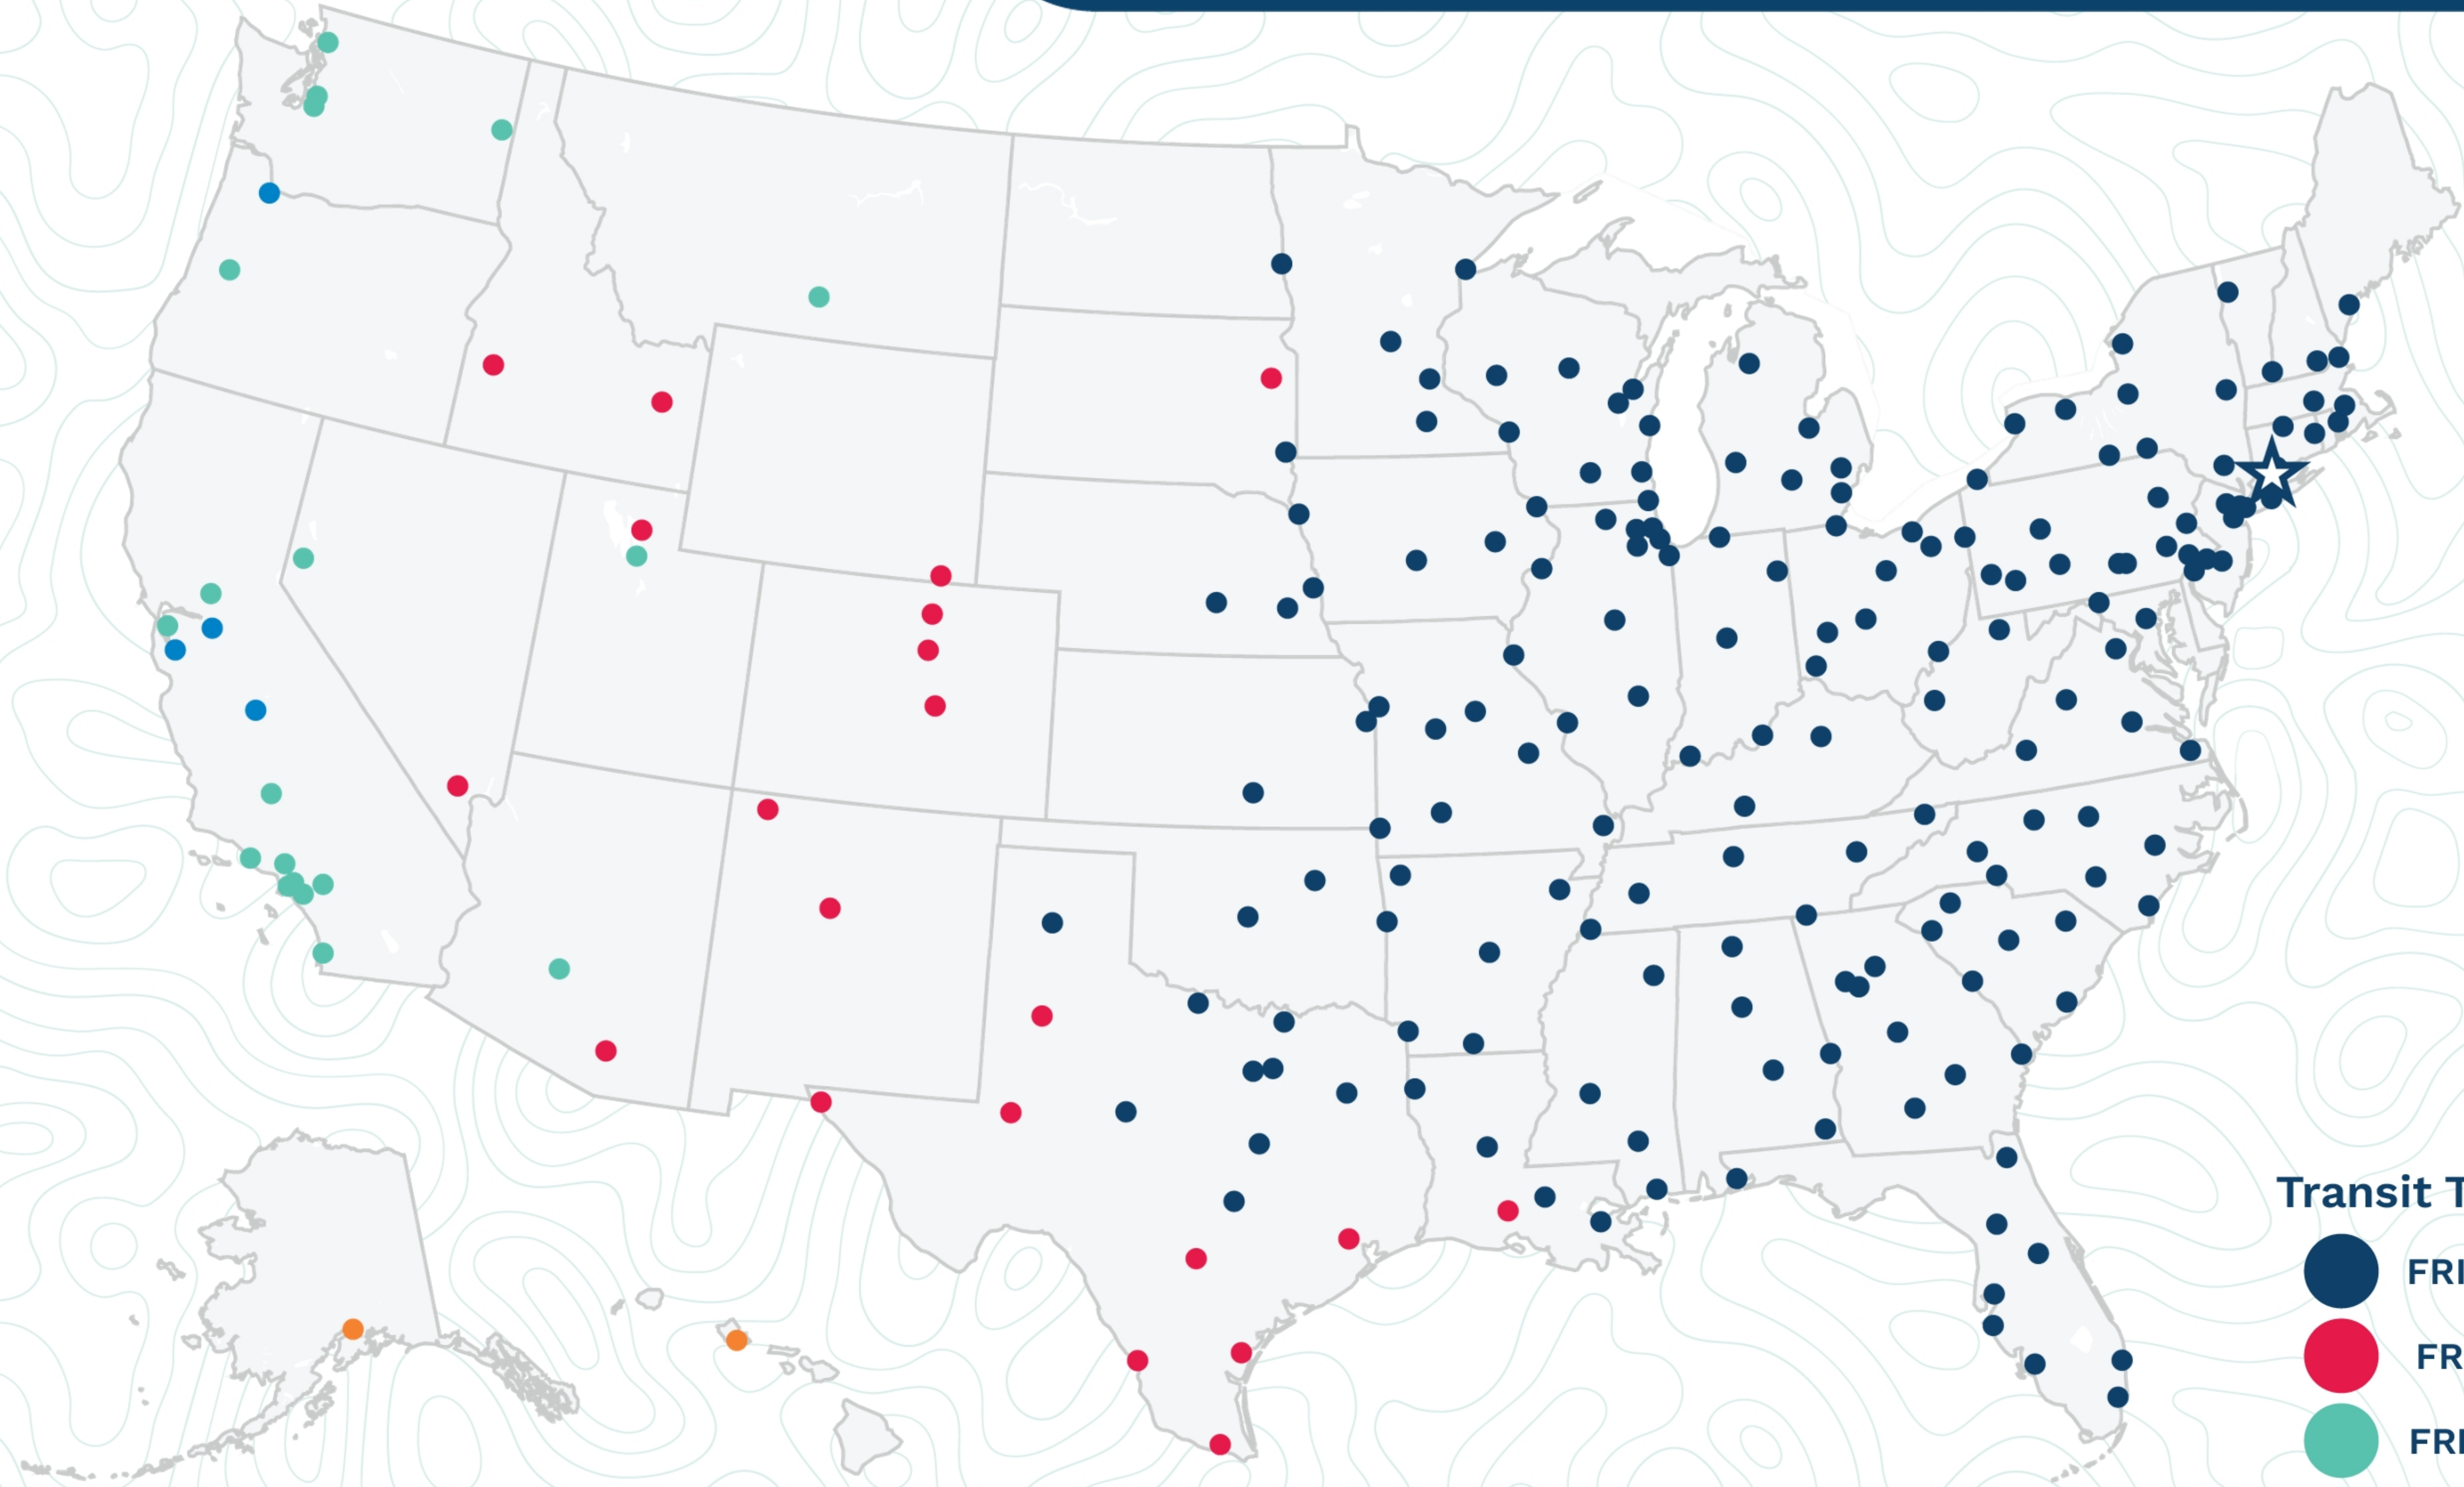

Stratford

1010 Woodend Rd
Stratford, CT 06615
(203) 375-4623

Transit Times*

- FRI-MON
- FRI-TUE
- FRI-WED
- FRI-THU
- FRI-FRI
- 1 WEEK +

*Map graphically represents outbound transit times to service centers and is for illustrative purposes only.