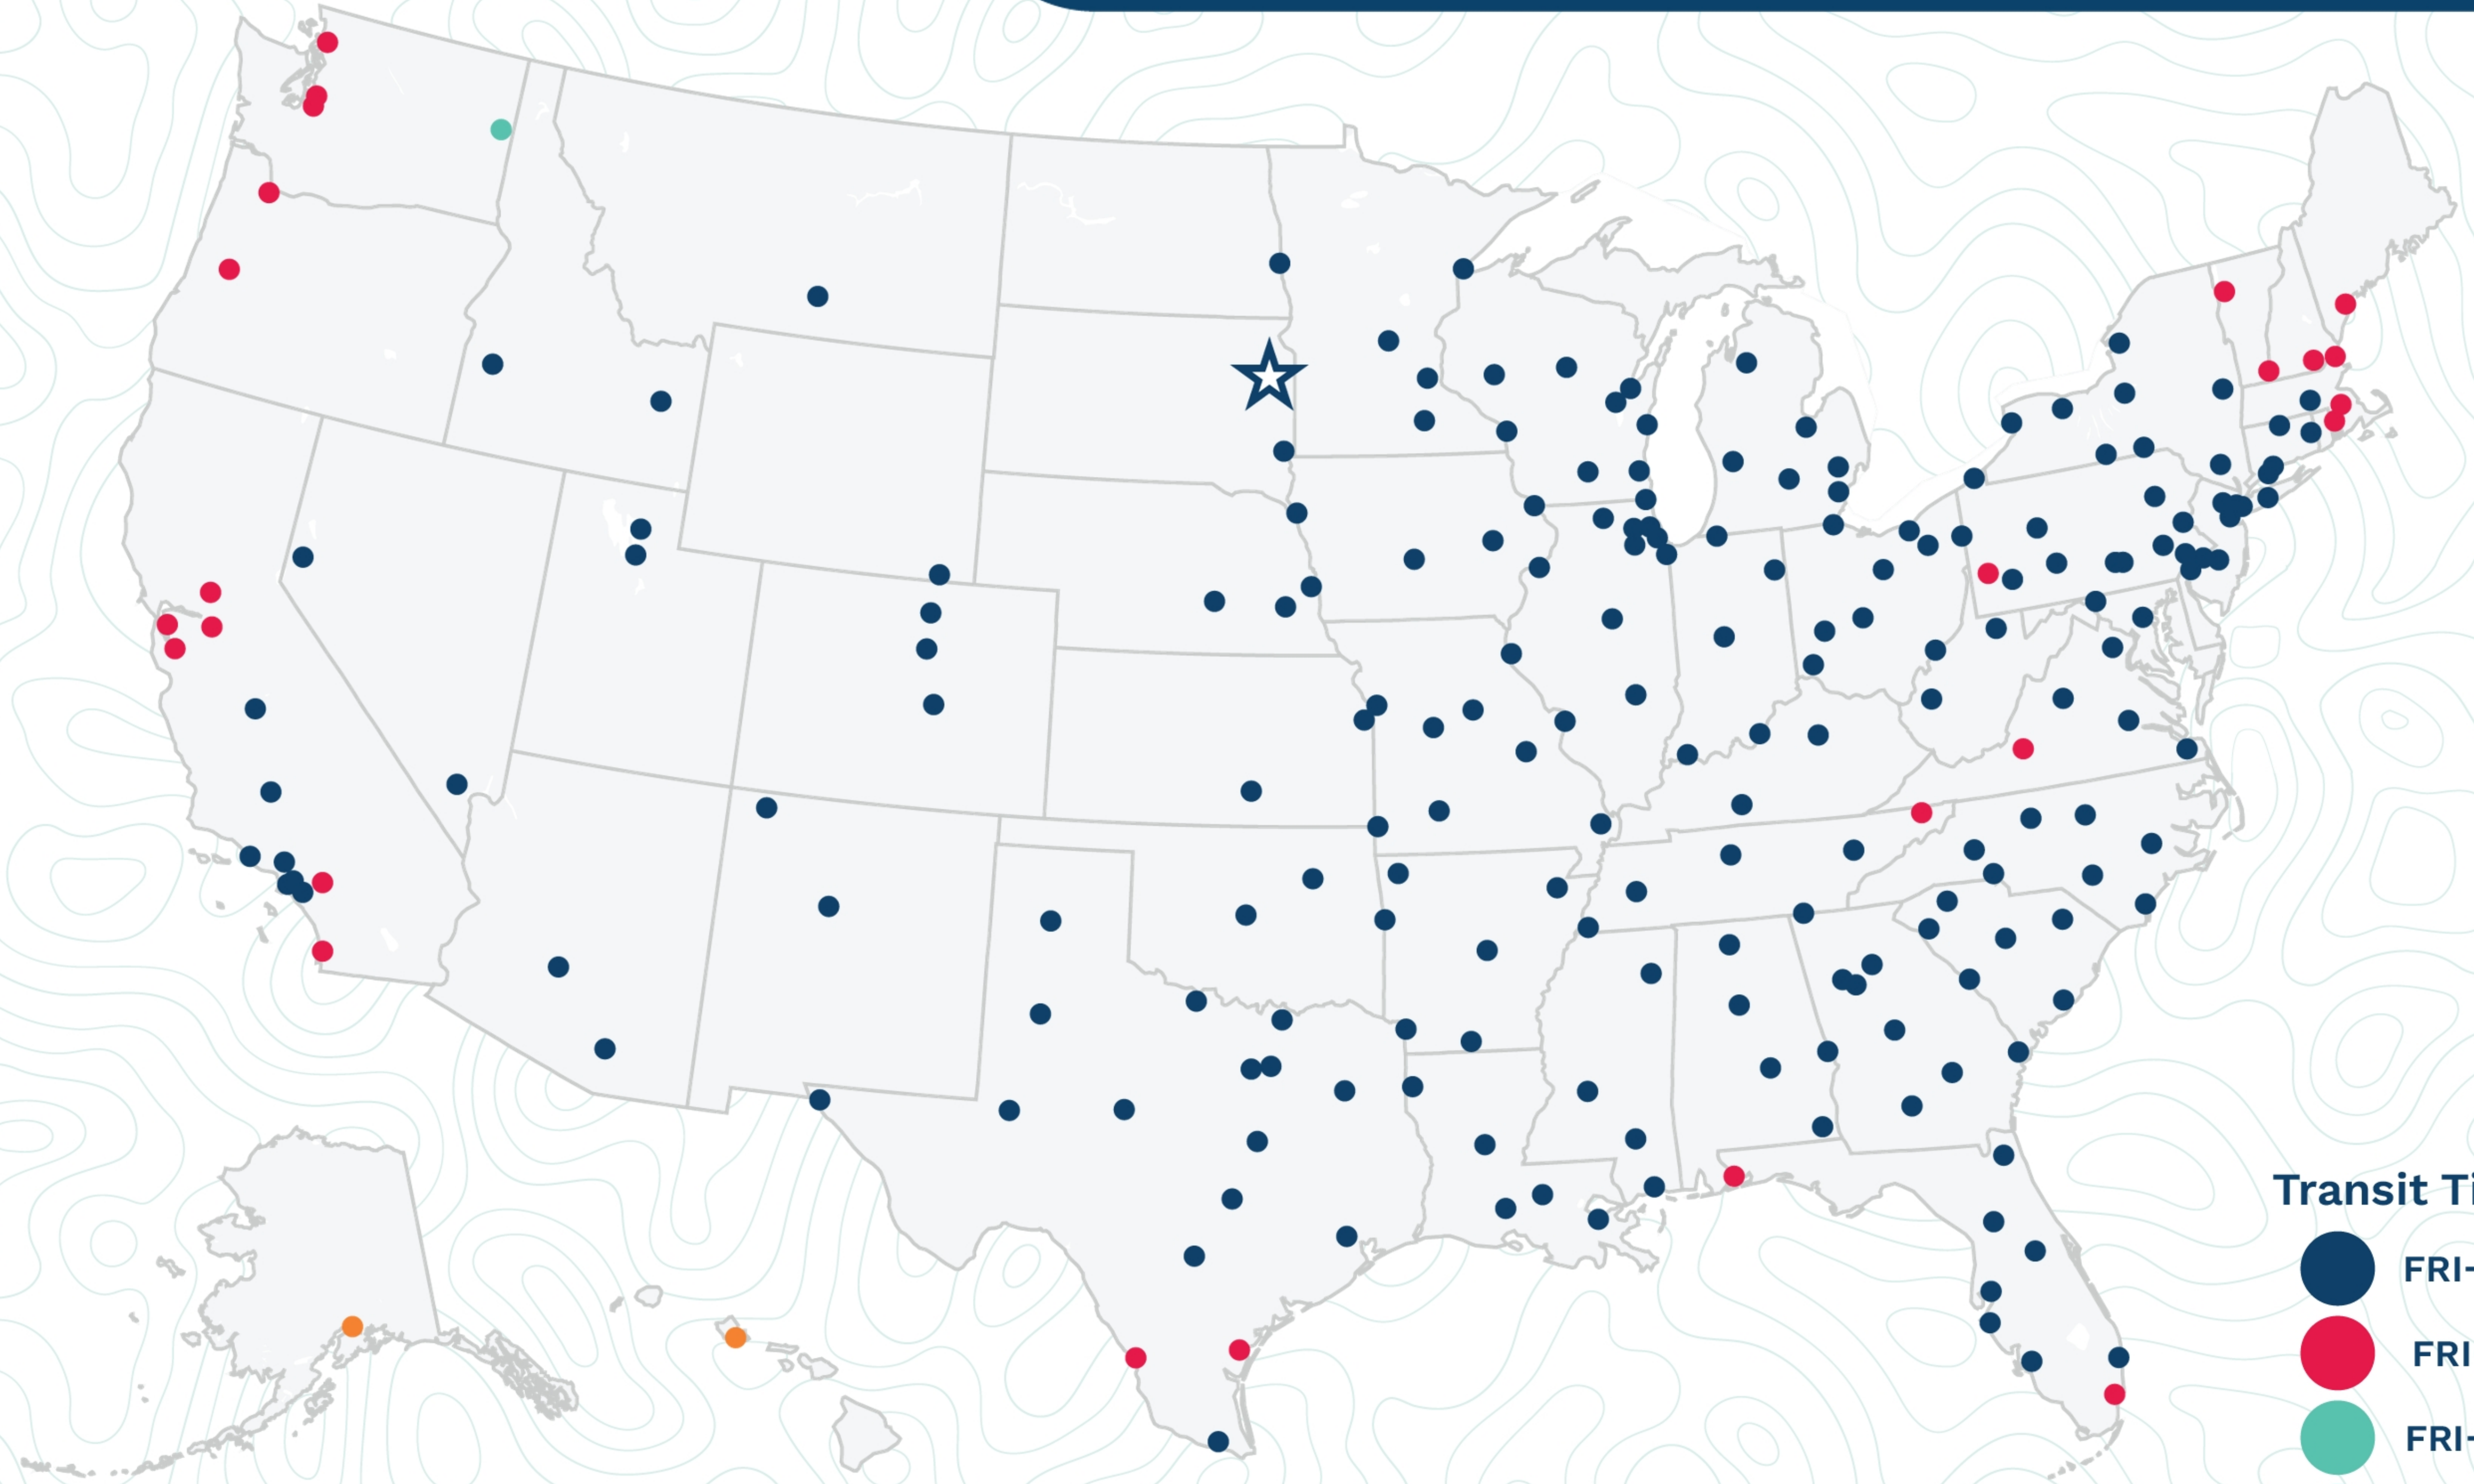

## Watertown

1009 17th St Se  
Watertown, SD 57201  
(605) 886-5575

### Transit Times\*

- FRI-MON
- FRI-TUE
- FRI-WED
- FRI-THU
- FRI-FRI
- 1 WEEK +

\*Map graphically represents outbound transit times to service centers and is for illustrative purposes only.