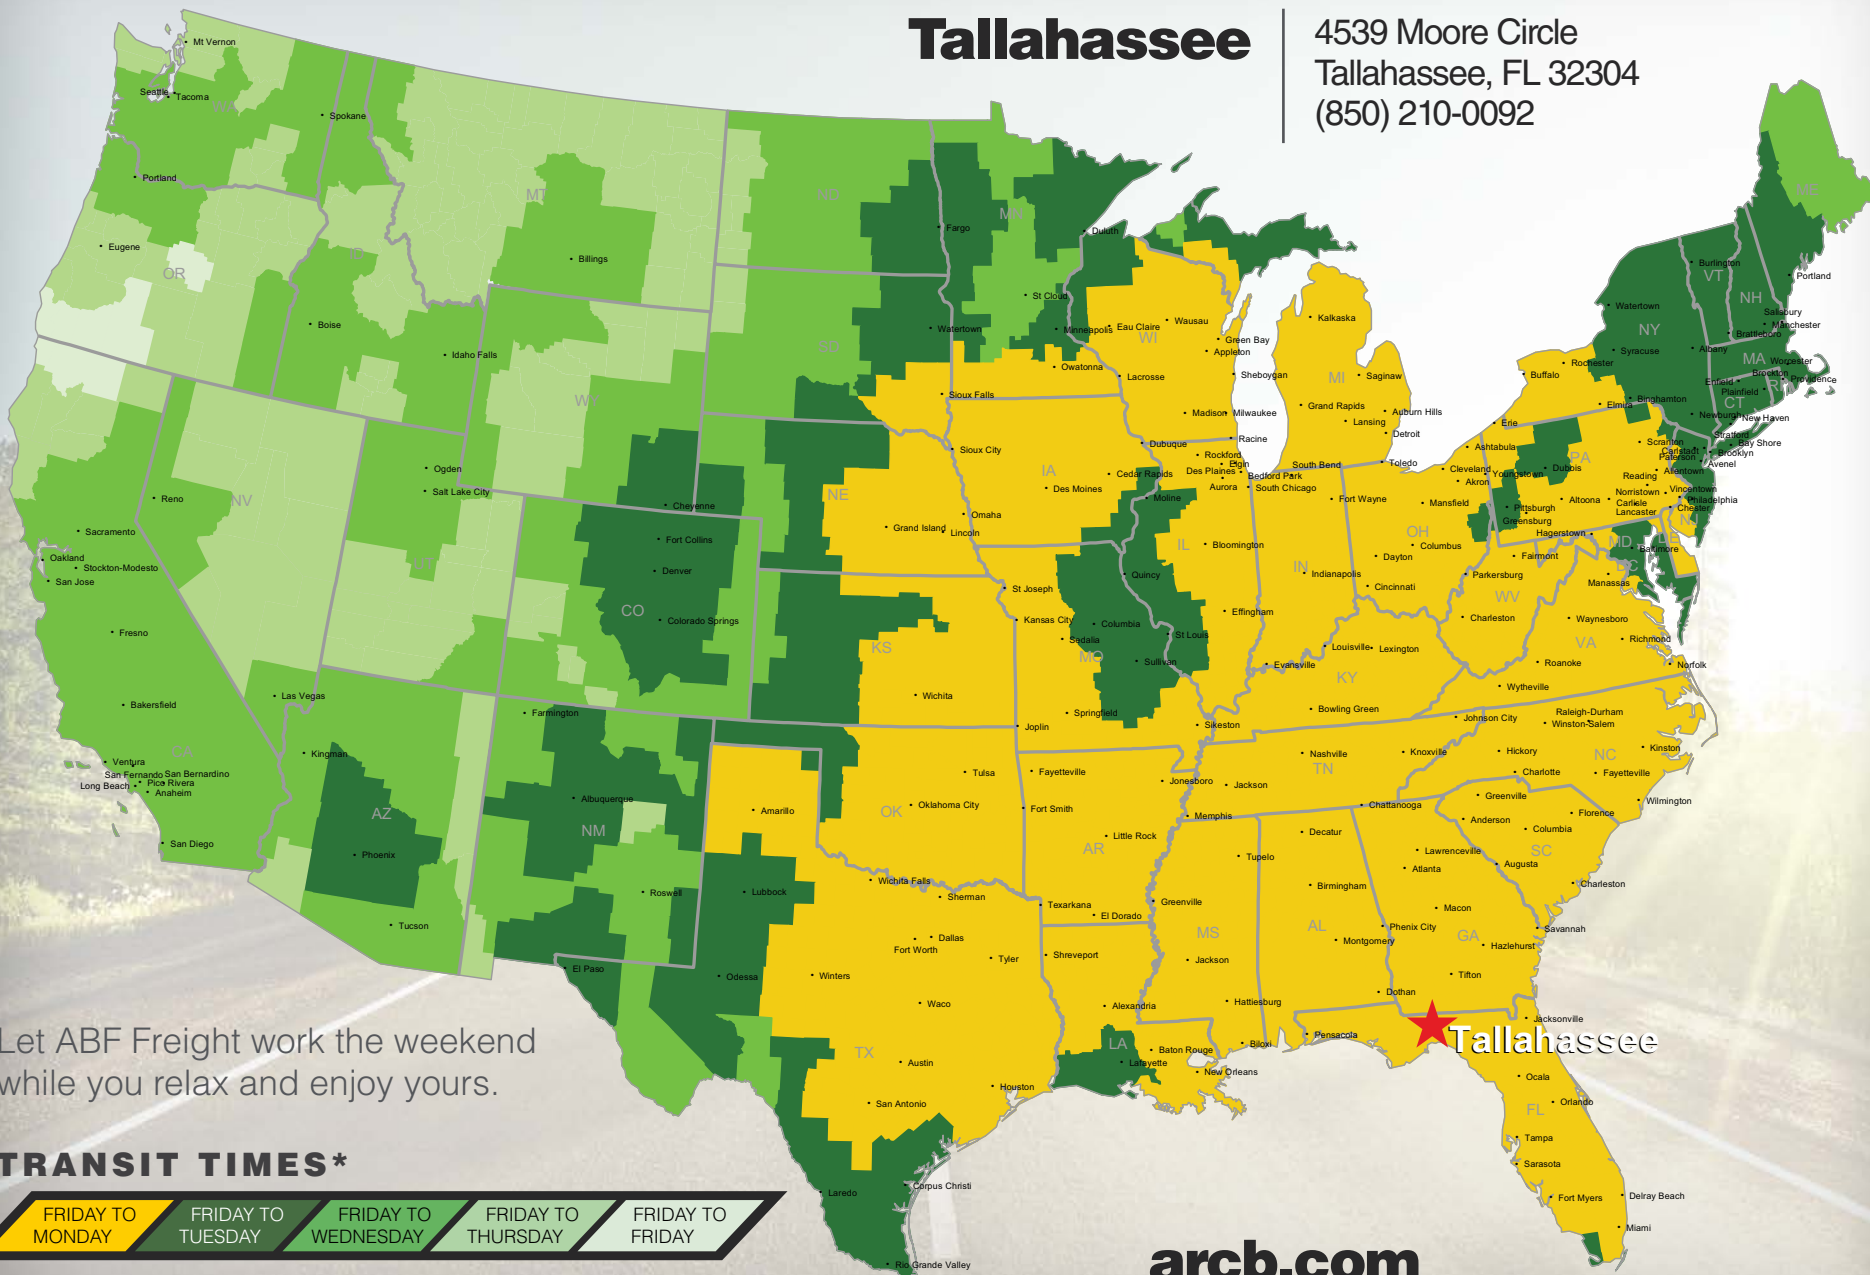

Tallahassee

4539 Moore Circle
Tallahassee, FL 32304
(850) 210-0092

Let ABF Freight work the weekend while you relax and enjoy yours.

TRANSIT TIMES*

*Map graphically represents outbound transit times to service centers and is for illustrative purposes only. For a specific transit request, visit arcb.com or contact your account manager.