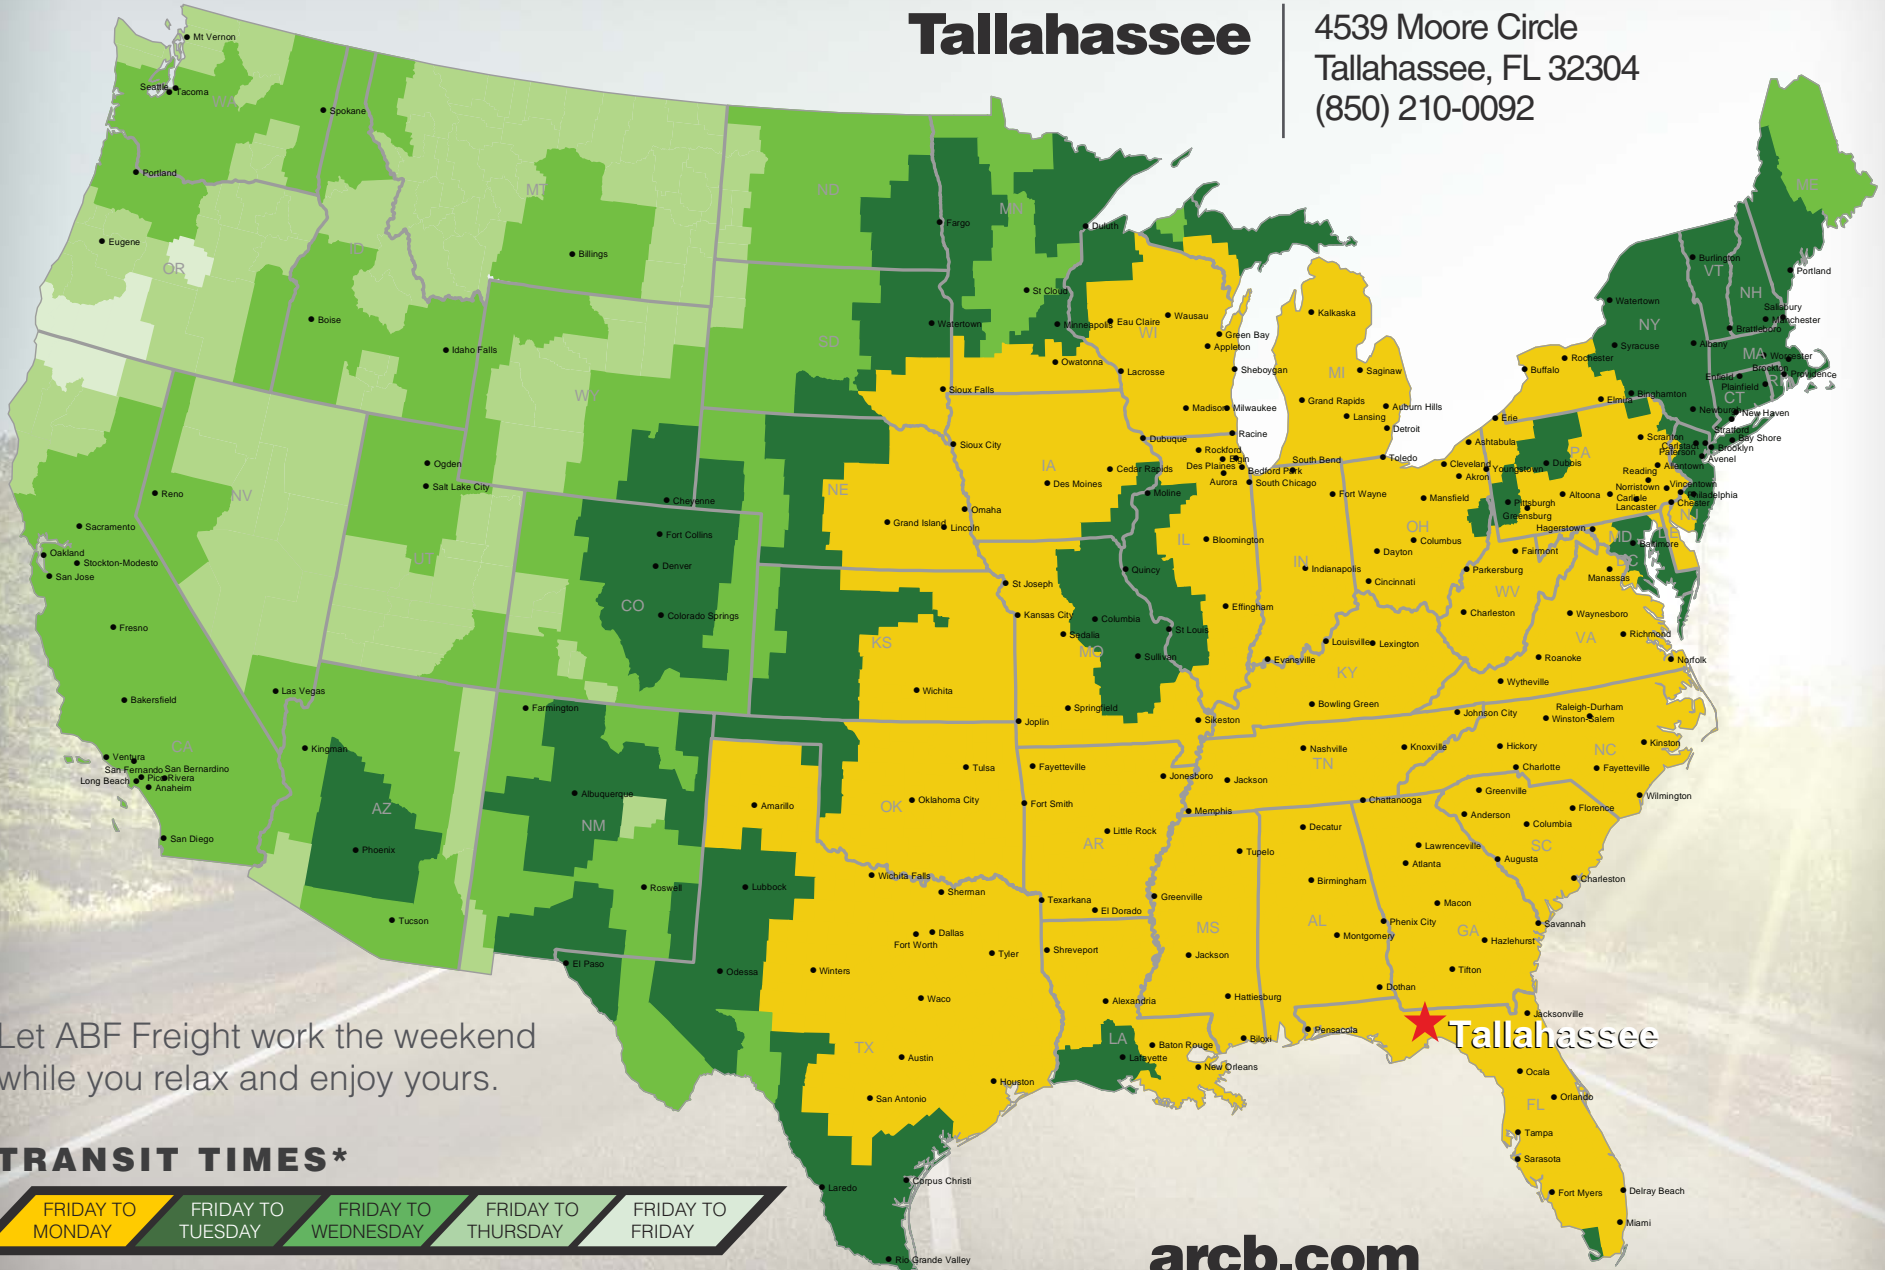

### Tallahassee

4539 Moore Circle  
Tallahassee, FL 32304  
(850) 210-0092

Let ABF Freight work the weekend while you relax and enjoy yours.

#### TRANSIT TIMES\*

\*Map graphically represents outbound transit times to service centers and is for illustrative purposes only. For a specific transit request, visit [arcb.com](http://arcb.com) or contact your account manager.