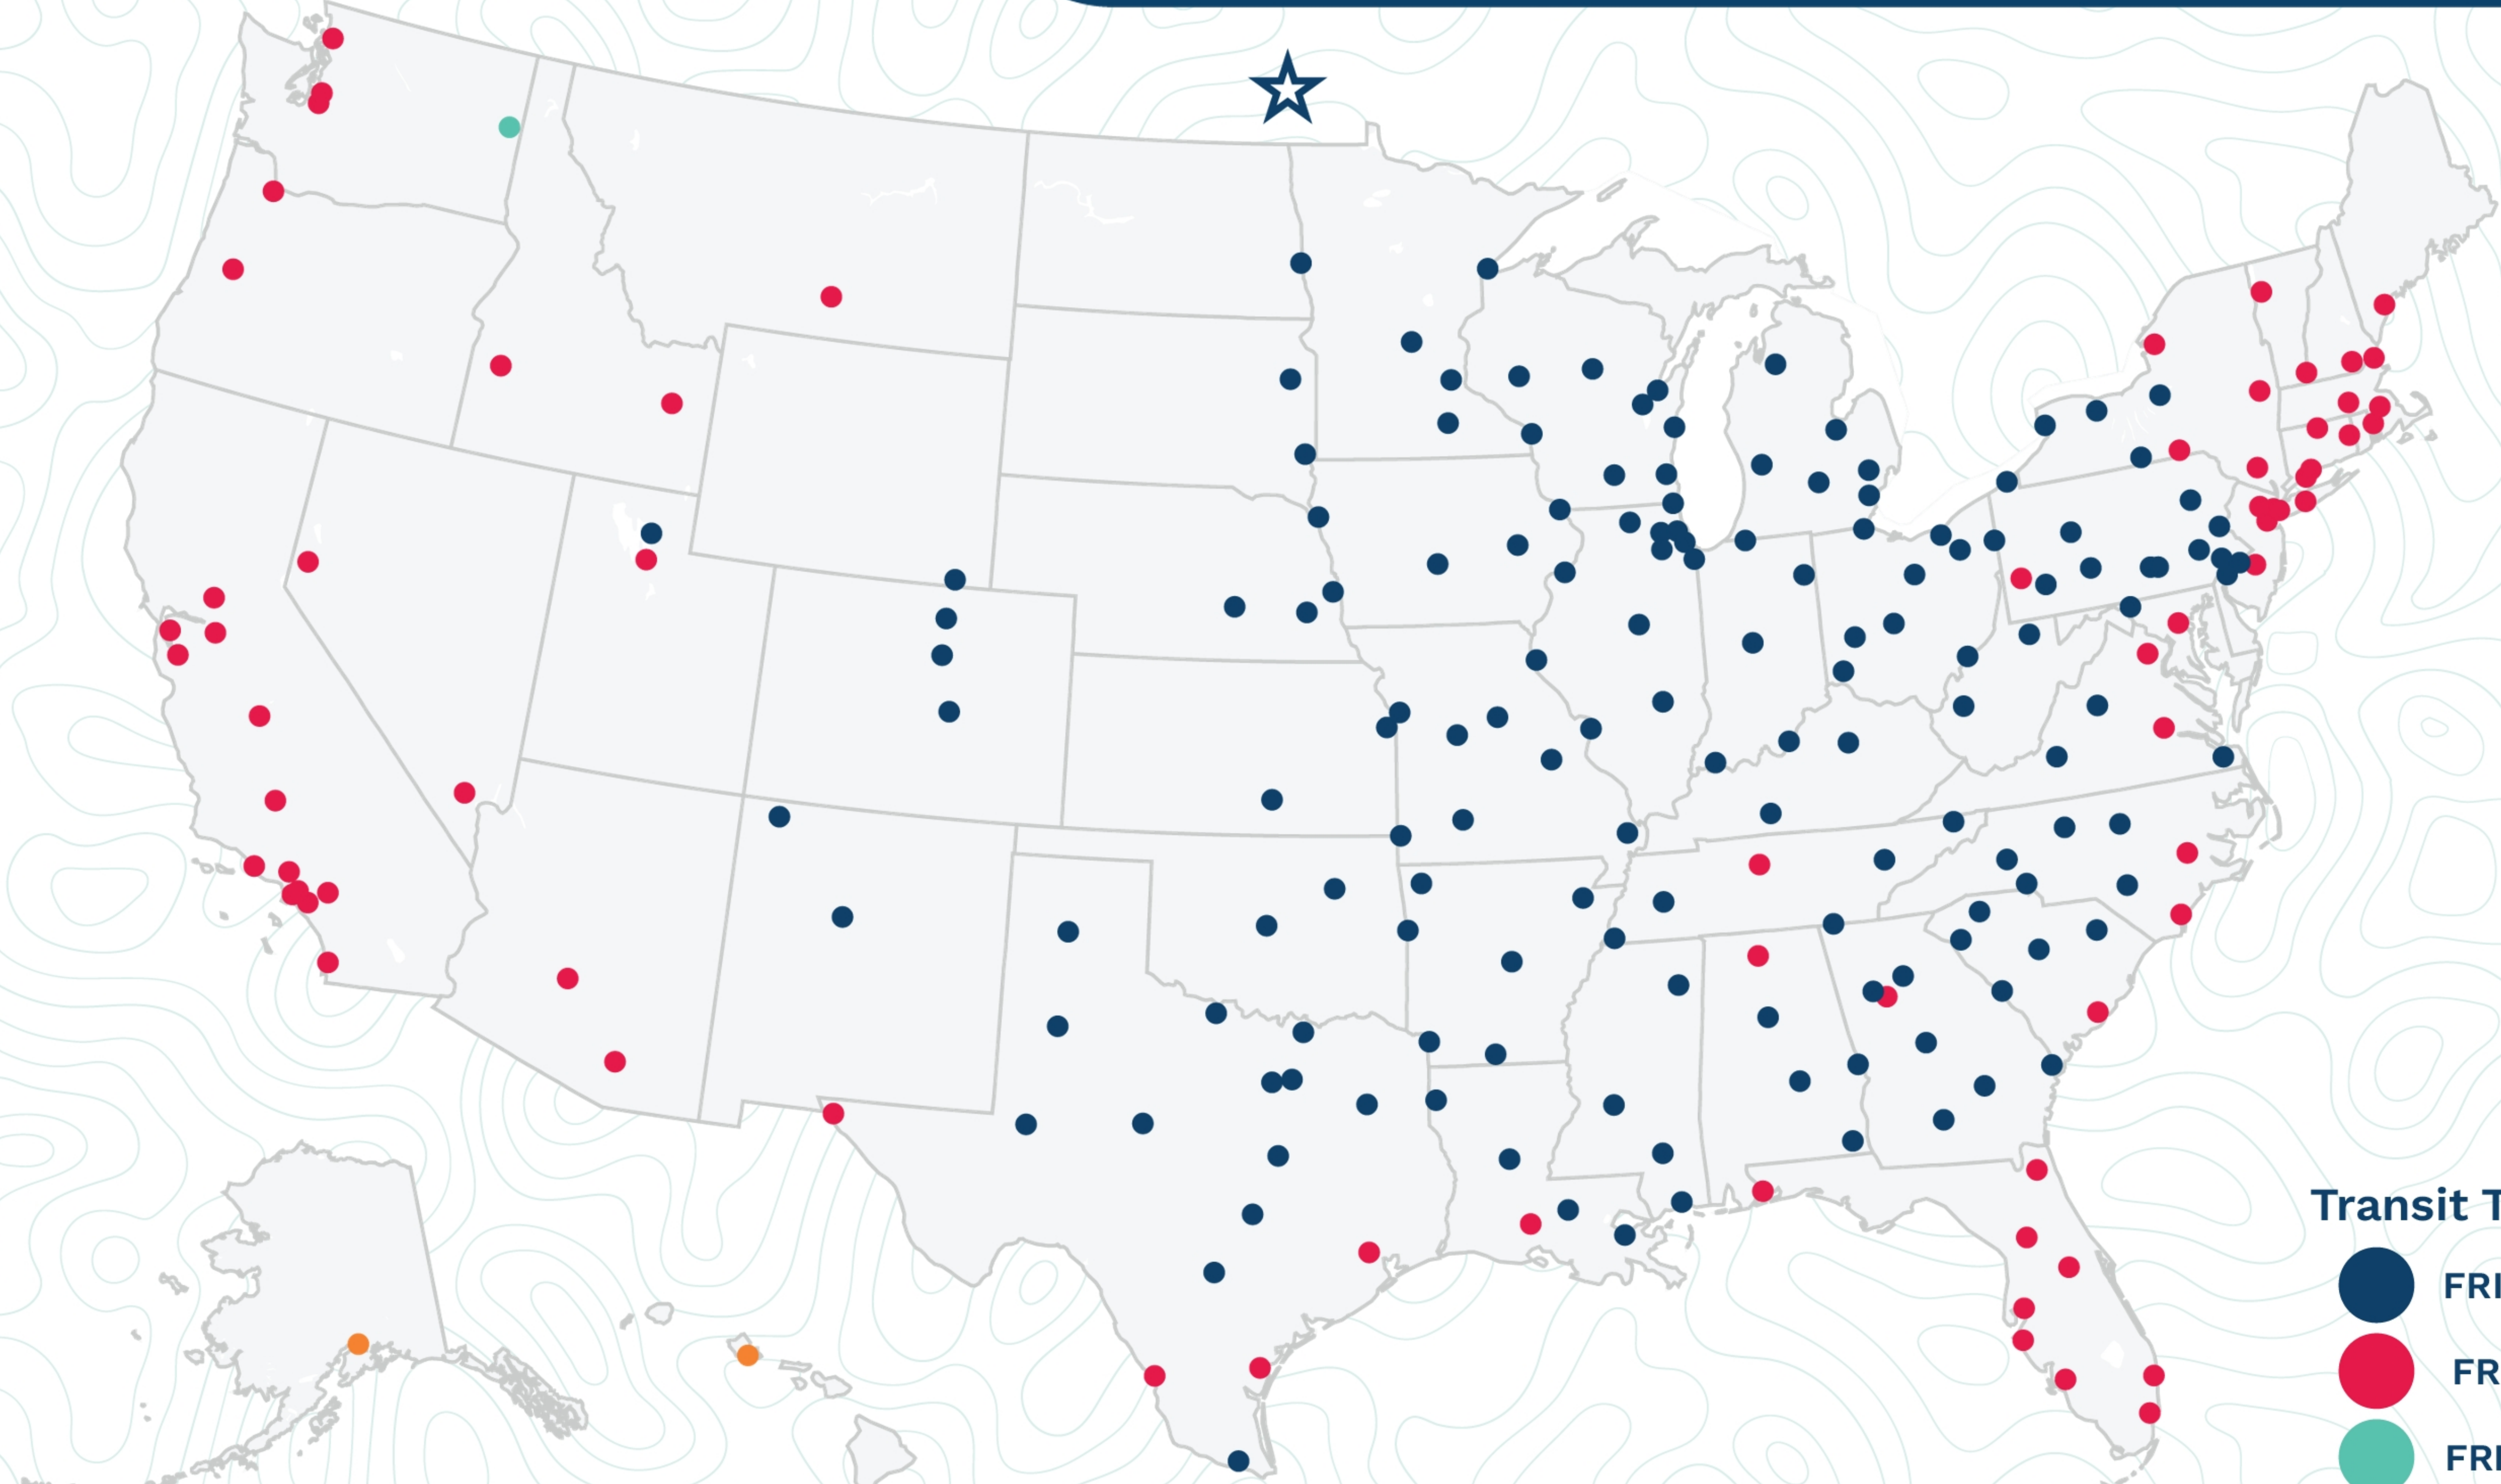

Rosser

3040 Red Fife Road
Rosser, MB R0H1E0
(204) 694-8897

Transit Times*

-  FRI-MON
-  FRI-TUE
-  FRI-WED
-  FRI-THU
-  FRI-FRI
-  1 WEEK +

*Map graphically represents outbound transit times to service centers and is for illustrative purposes only.