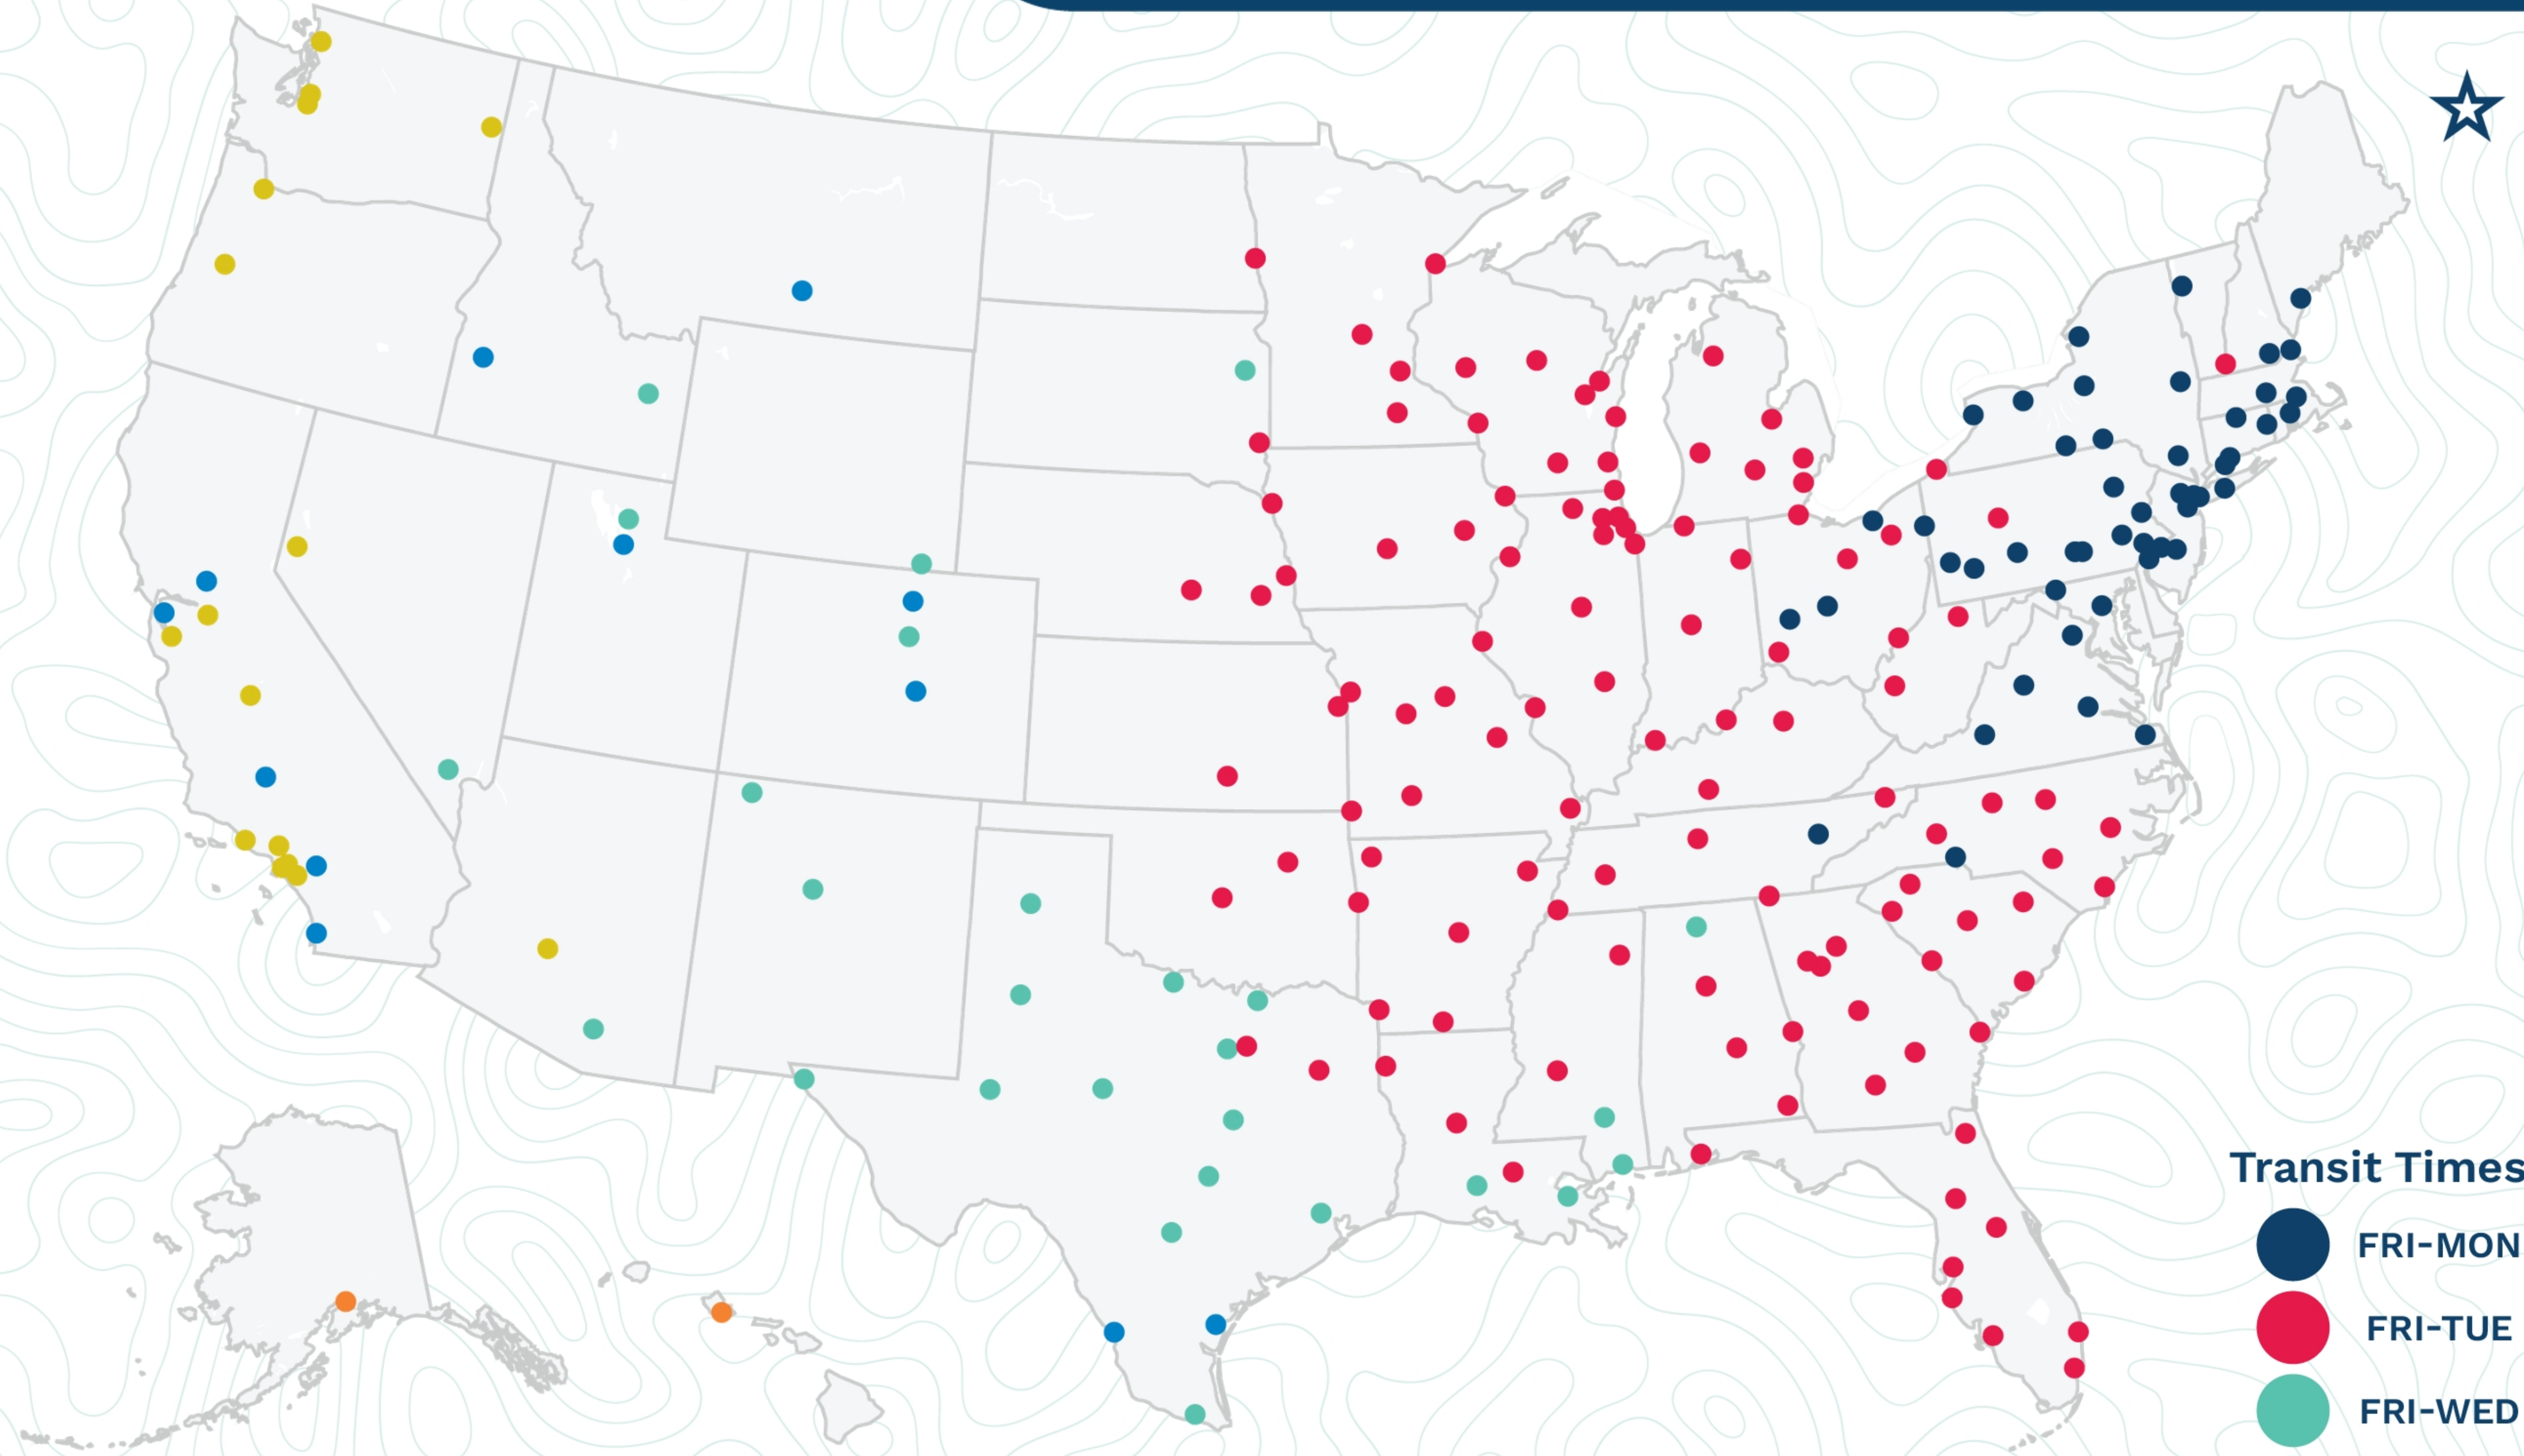

Moncton

689 Edinburgh Drive
Moncton, NB E1E4C7
(506) 858-5511

Transit Times*

- FRI-MON
- FRI-TUE
- FRI-WED
- FRI-THU
- FRI-FRI
- 1 WEEK +

*Map graphically represents outbound transit times to service centers and is for illustrative purposes only.