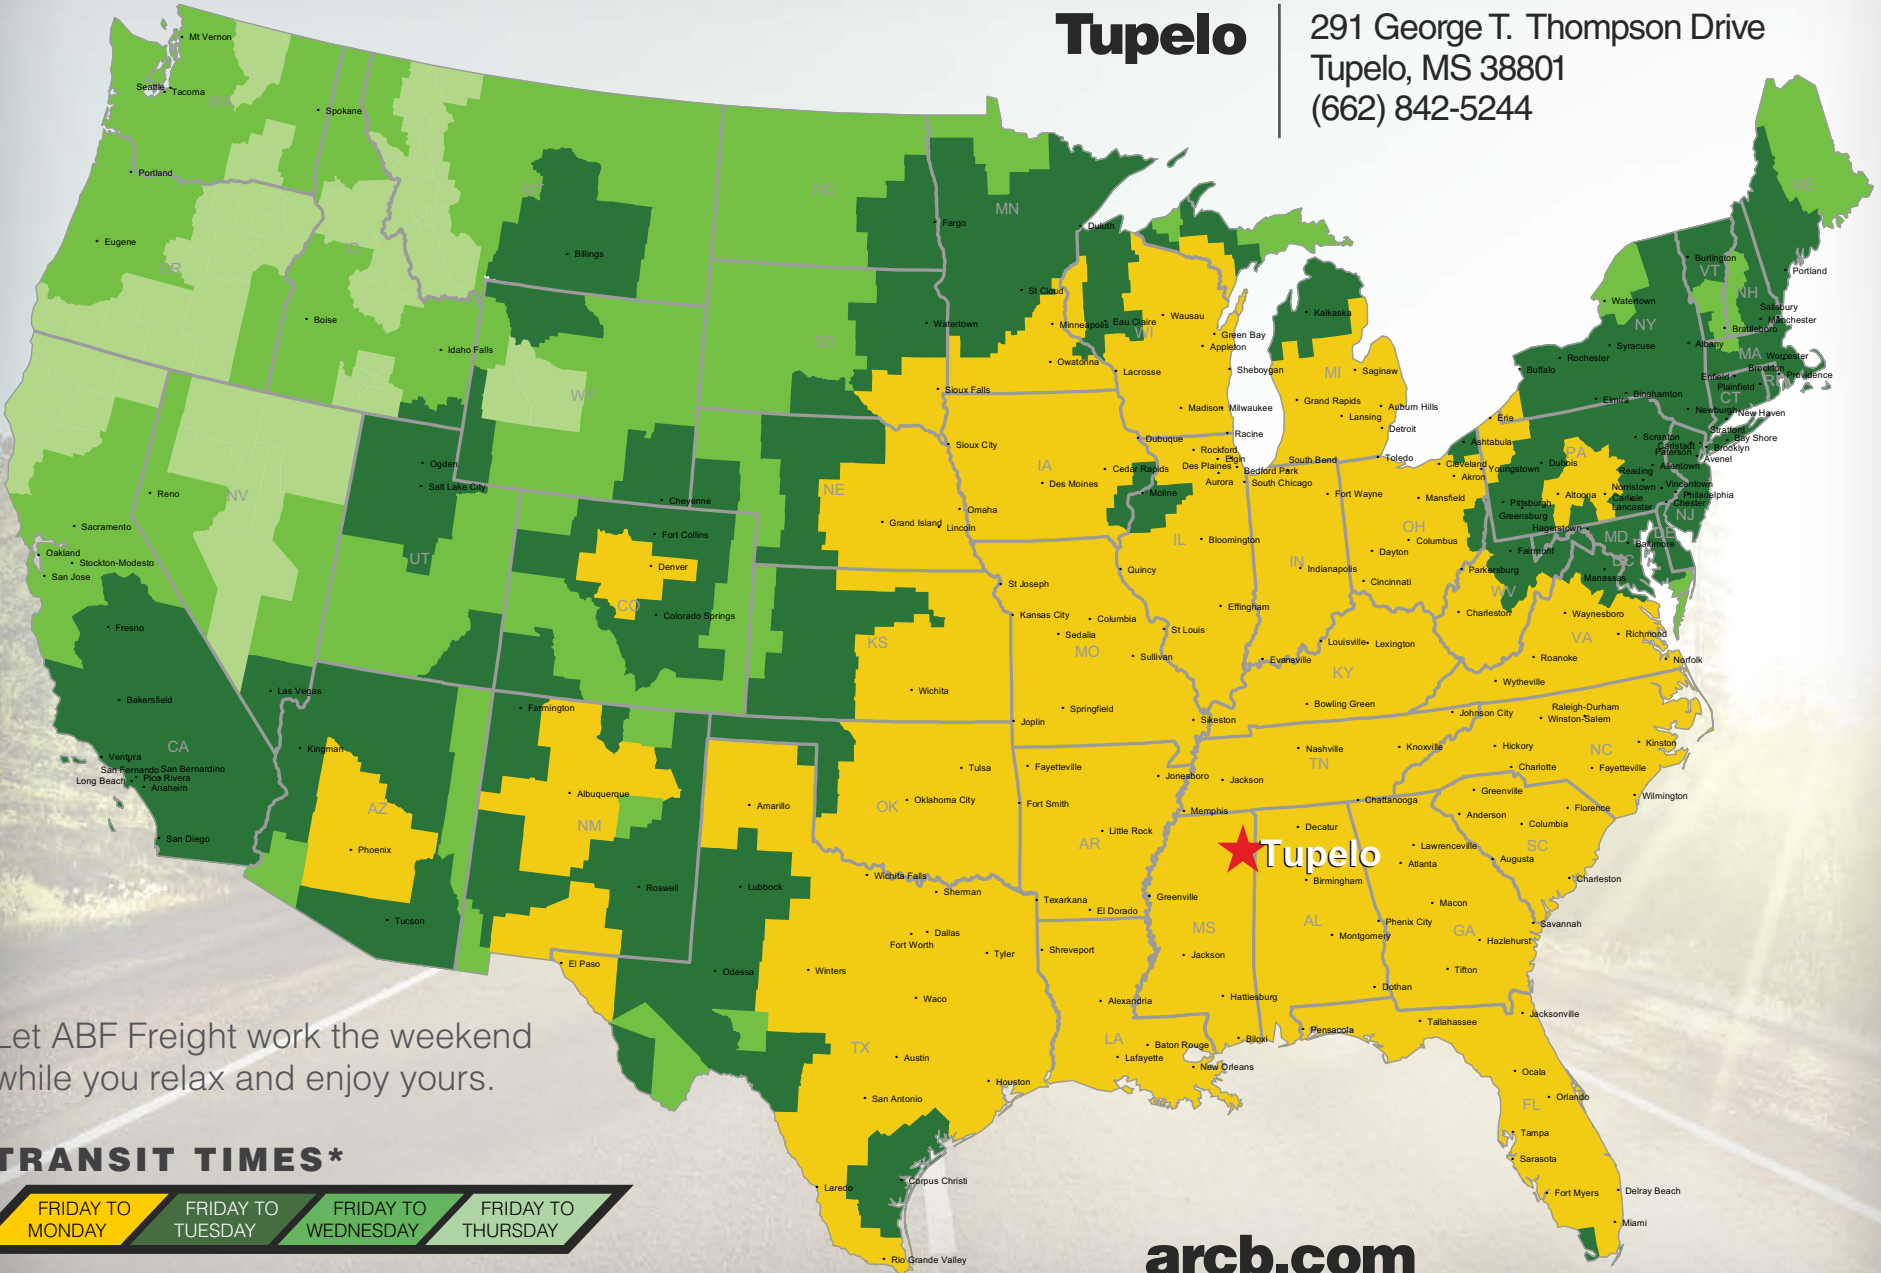

### Tupelo

291 George T. Thompson Drive  
Tupelo, MS 38801  
(662) 842-5244

Let ABF Freight work the weekend while you relax and enjoy yours.

### TRANSIT TIMES\*

FRIDAY TO MONDAY	FRIDAY TO TUESDAY	FRIDAY TO WEDNESDAY	FRIDAY TO THURSDAY
------------------	-------------------	---------------------	--------------------

\*Map graphically represents outbound transit times to service centers and is for illustrative purposes only. For a specific transit request, visit [arcb.com](http://arcb.com) or contact your account manager.